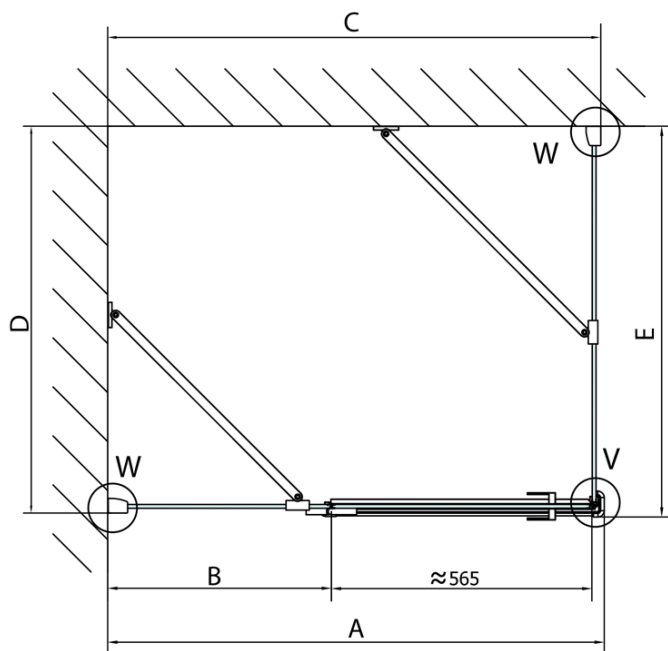

FORTIS Square screen 900x900 mm, corner, R variant

Order code: FL1090RFL3590

Basic information

Brand: Polysan
Series: FORTIS

Size

Width: 900 mm
Height: 2000 mm
Depth: 900 mm

Properties

Profile colour: Chrome - polished aluminum
Shape: Square shower enclosures
Type of opening: Single pivot door
Opening direction: Right
Opening width: 565 mm
Glass colour: TRANSPARENT glass
Glass finish: Antidrop
Glass thickness: 8 mm
Properties: Frameless design
Weight / Piece: 81.0 kg
Packaging: 2 Piece
Warranty: 2 years

Technical sheet

FORTIS Square screen 900x900 mm, corner, R variant

Dveře	A (mm)	B (mm)	C (mm)
FL1080	785-801	≈ 200	779-795
FL1090	885-901	≈ 300	879-895
FL1010	985-1001	≈ 400	979-995
FL1011	1085-1101	≈ 500	1079-1095
FL1012	1185-1201	≈ 600	1179-1195
FL1113	1285-1301	≈ 700	1279-1295
FL1114	1385-1401	≈ 800	1379-1395
FL1115	1485-1501	≈ 900	1479-1495

Boční stěna	E	D
FL3580	785-801	779-795
FL3590	885-901	879-895
FL3510	985-1001	979-995

FORTIS Square screen 900x900 mm, corner, R variant

Stavební připravenost pro montáž na dlažbu
kóty x, y = Rozměr k vnitřní straně skla

Construction readiness for floor mounting
dimensions x, y = Dimension to the inside of the glass

Dveře	X (mm)	B (mm)
FL1080	768	≈ 200
FL1090	868	≈ 300
FL1010	968	≈ 400
FL1011	1068	≈ 500
FL1012	1168	≈ 600
FL1113	1268	≈ 700
FL1114	1368	≈ 800
FL1115	1468	≈ 900