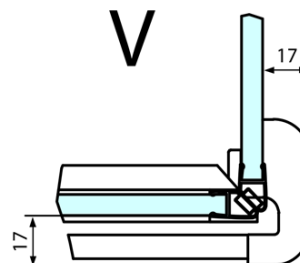

FORTIS Square screen 900x900 mm, corner, R variant

Order code: FL1090RFL3590

Basic information

Brand: Polysan
Series: FORTIS

Size

Width: 900 mm
Height: 2000 mm
Depth: 900 mm

Properties

Profile colour: Chrome - polished aluminum
Shape: Square shower enclosures
Type of opening: Single pivot door
Opening direction: Right
Opening width: 565 mm
Glass colour: TRANSPARENT glass
Glass finish: Antidrop
Glass thickness: 8 mm
Properties: Frameless design
Weight / Piece: 81.0 kg
Packaging: 2 Piece
Warranty: 2 years

Technical sheet

FORTIS Square screen 900x900 mm, corner, R variant

Dveře	A (mm)	B (mm)	C (mm)
FL1080	785-801	≈ 200	779-795
FL1090	885-901	≈ 300	879-895
FL1010	985-1001	≈ 400	979-995
FL1011	1085-1101	≈ 500	1079-1095
FL1012	1185-1201	≈ 600	1179-1195
FL1113	1285-1301	≈ 700	1279-1295
FL1114	1385-1401	≈ 800	1379-1395
FL1115	1485-1501	≈ 900	1479-1495

Boční stěna	E	D
FL3580	785-801	779-795
FL3590	885-901	879-895
FL3510	985-1001	979-995

FORTIS Square screen 900x900 mm, corner, R variant

Stavební připravenost pro montáž na dlažbu
kóty x, y = Rozměr k vnitřní straně skla

Construction readiness for floor mounting
dimensions x, y = Dimension to the inside of the glass

Dveře	X (mm)	B (mm)
FL1080	768	≈ 200
FL1090	868	≈ 300
FL1010	968	≈ 400
FL1011	1068	≈ 500
FL1012	1168	≈ 600
FL1113	1268	≈ 700
FL1114	1368	≈ 800
FL1115	1468	≈ 900