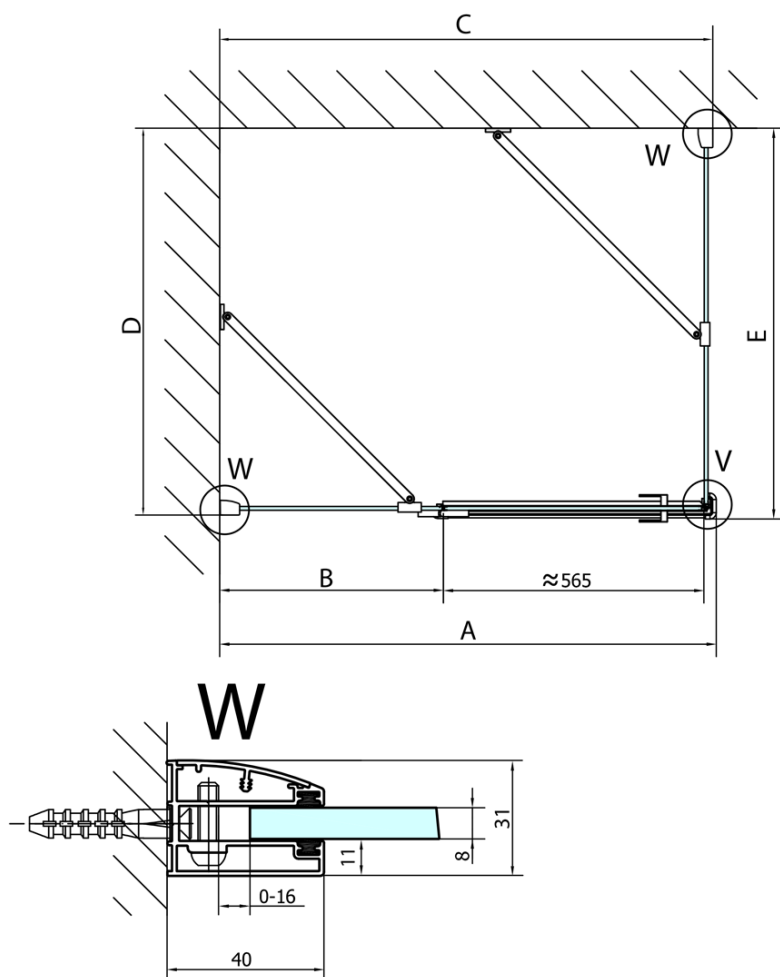

FORTIS Square screen 900x900 mm, corner, R variant

Order code: FL1090RFL3590

Basic information

Brand: Polysan
Series: FORTIS

Size

Width: 900 mm
Height: 2000 mm
Depth: 900 mm

Properties

Profile colour: Chrome - polished aluminum
Shape: Square shower enclosures
Type of opening: Single pivot door
Opening direction: Right
Opening width: 565 mm
Glass colour: TRANSPARENT glass
Glass finish: Antidrop
Glass thickness: 8 mm
Properties: Frameless design
Weight / Piece: 81.0 kg
Packaging: 2 Piece
Warranty: 2 years

Technical sheet

FORTIS Square screen 900x900 mm, corner, R variant

Dveře	A (mm)	B (mm)	C (mm)
FL1080	785-801	≈ 200	779-795
FL1090	885-901	≈ 300	879-895
FL1010	985-1001	≈ 400	979-995
FL1011	1085-1101	≈ 500	1079-1095
FL1012	1185-1201	≈ 600	1179-1195
FL1113	1285-1301	≈ 700	1279-1295
FL1114	1385-1401	≈ 800	1379-1395
FL1115	1485-1501	≈ 900	1479-1495

Boční stěna	E	D
FL3580	785-801	779-795
FL3590	885-901	879-895
FL3510	985-1001	979-995

FORTIS Square screen 900x900 mm, corner, R variant

Stavební připravenost pro montáž na dlažbu
kóty x, y = Rozměr k vnitřní straně skla

Construction readiness for floor mounting
dimensions x, y = Dimension to the inside of the glass

Dveře	X (mm)	B (mm)
FL1080	768	≈ 200
FL1090	868	≈ 300
FL1010	968	≈ 400
FL1011	1068	≈ 500
FL1012	1168	≈ 600
FL1113	1268	≈ 700
FL1114	1368	≈ 800
FL1115	1468	≈ 900