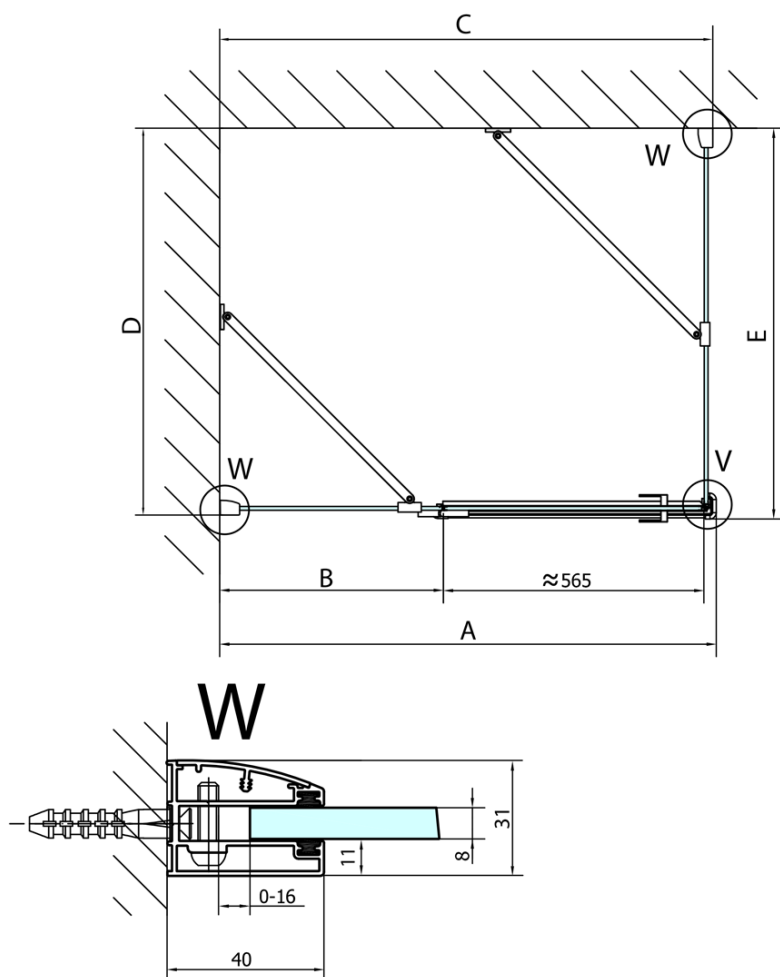

### Size

Width: 900 mm  
Height: 2000 mm  
Depth: 900 mm

### Properties

Profile colour: Chrome - polished aluminum  
Shape: Square shower enclosures  
Type of opening: Single pivot door  
Opening direction: Right  
Opening width: 565 mm  
Glass colour: TRANSPARENT glass  
Glass finish: Antidrop  
Glass thickness: 8 mm  
Properties: Frameless design  
Weight / Piece: 81.0 kg  
Packaging: 2 Piece  
Warranty: 2 years

Technical sheet

FORTIS Square screen 900x900 mm, corner, R variant

Dveře	A (mm)	B (mm)	C (mm)
FL1080	785-801	≈ 200	779-795
FL1090	885-901	≈ 300	879-895
FL1010	985-1001	≈ 400	979-995
FL1011	1085-1101	≈ 500	1079-1095
FL1012	1185-1201	≈ 600	1179-1195
FL1113	1285-1301	≈ 700	1279-1295
FL1114	1385-1401	≈ 800	1379-1395
FL1115	1485-1501	≈ 900	1479-1495

Construction readiness for floor mounting  
dimensions  $x, y$  = Dimension to the inside of the glass

Dveře	X (mm)	B (mm)
FL1080	768	≈ 200
FL1090	868	≈ 300
FL1010	968	≈ 400
FL1011	1068	≈ 500
FL1012	1168	≈ 600
FL1113	1268	≈ 700
FL1114	1368	≈ 800
FL1115	1468	≈ 900