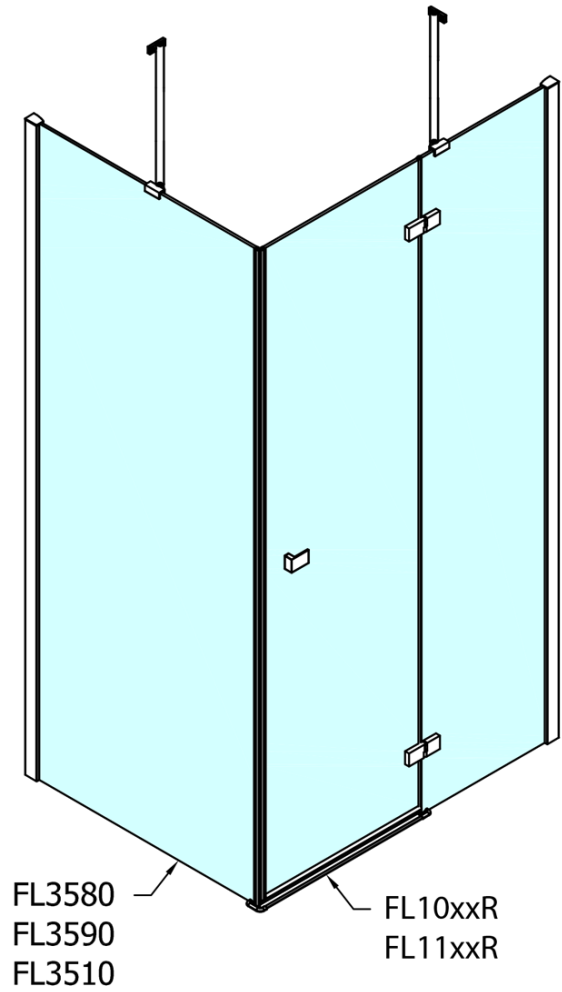

## FORTIS Square screen 900x900 mm, corner, R variant

Order code: FL1090RFL3590

### Size

Width: 900 mm  
Height: 2000 mm  
Depth: 900 mm

### Properties

Profile colour: Chrome - polished aluminum  
Shape: Square shower enclosures  
Type of opening: Single pivot door  
Opening direction: Right  
Opening width: 565 mm  
Glass colour: TRANSPARENT glass  
Glass finish: Antidrop  
Glass thickness: 8 mm  
Properties: Frameless design  
Weight / Piece: 81.0 kg  
Packaging: 2 Piece  
Warranty: 2 years

Technical sheet

FORTIS Square screen 900x900 mm, corner, R variant

Dveře	A (mm)	B (mm)	C (mm)
FL1080	785-801	≈ 200	779-795
FL1090	885-901	≈ 300	879-895
FL1010	985-1001	≈ 400	979-995
FL1011	1085-1101	≈ 500	1079-1095
FL1012	1185-1201	≈ 600	1179-1195
FL1113	1285-1301	≈ 700	1279-1295
FL1114	1385-1401	≈ 800	1379-1395
FL1115	1485-1501	≈ 900	1479-1495