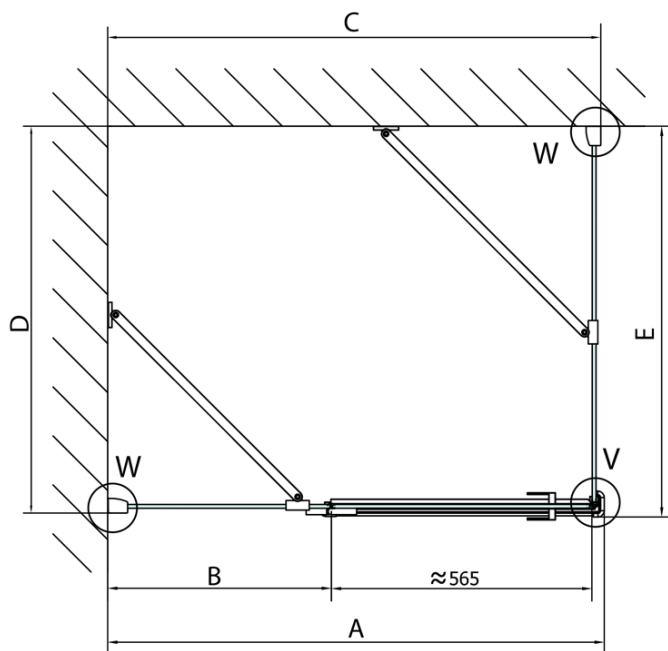

### Size

Width: 900 mm  
Height: 2000 mm  
Depth: 900 mm

### Properties

Profile colour: Chrome - polished aluminum  
Shape: Square shower enclosures  
Type of opening: Single pivot door  
Opening direction: Left  
Opening width: 565 mm  
Glass colour: TRANSPARENT glass  
Glass finish: Antidrop  
Glass thickness: 8 mm  
Properties: Frameless design  
Weight / Piece: 81.0 kg  
Packaging: 2 Piece  
Warranty: 2 years

Technical sheet

**FORTIS Square screen 900x900 mm, corner, L variant**

Dveře	A (mm)	B (mm)	C (mm)
FL1080	785-801	≈ 200	779-795
FL1090	885-901	≈ 300	879-895
FL1010	985-1001	≈ 400	979-995
FL1011	1085-1101	≈ 500	1079-1095
FL1012	1185-1201	≈ 600	1179-1195
FL1113	1285-1301	≈ 700	1279-1295
FL1114	1385-1401	≈ 800	1379-1395
FL1115	1485-1501	≈ 900	1479-1495

Construction readiness for floor mounting  
dimensions  $x, y$  = Dimension to the inside of the glass

Dveře	X (mm)	B (mm)
FL1080	768	≈ 200
FL1090	868	≈ 300
FL1010	968	≈ 400
FL1011	1068	≈ 500
FL1012	1168	≈ 600
FL1113	1268	≈ 700
FL1114	1368	≈ 800
FL1115	1468	≈ 900