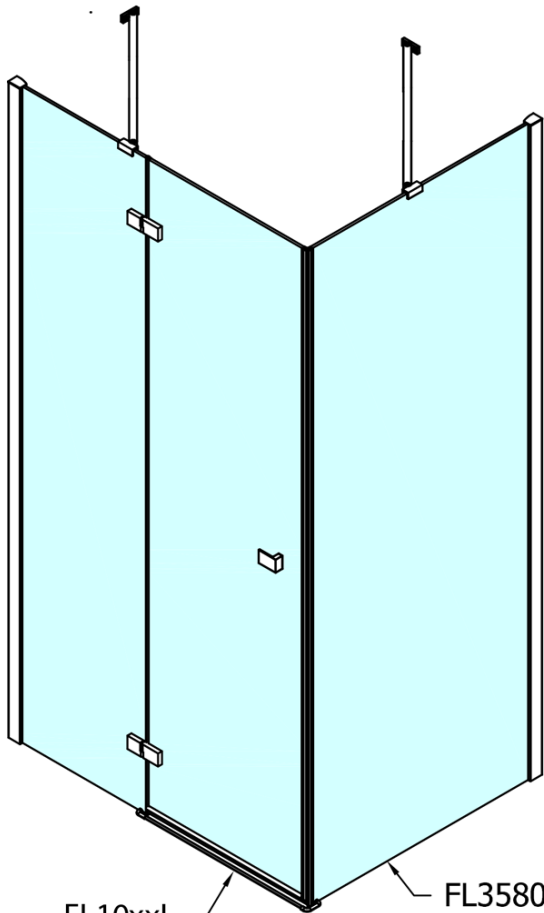

FORTIS Square screen 900x900 mm, corner, L variant

Order code: FL1090LFL3590

Basic information

Brand: Polysan
Series: FORTIS

Size

Width: 900 mm
Height: 2000 mm
Depth: 900 mm

Properties

Profile colour: Chrome - polished aluminum
Shape: Square shower enclosures
Type of opening: Single pivot door
Opening direction: Left
Opening width: 565 mm
Glass colour: TRANSPARENT glass
Glass finish: Antidrop
Glass thickness: 8 mm
Properties: Frameless design
Weight / Piece: 81.0 kg
Packaging: 2 Piece
Warranty: 2 years

Technical sheet

FL10xxL
FL11xxL

FL3580
FL3590
FL3510

FL3580
FL3590
FL3510

FL10xxR
FL11xxR

FORTIS Square screen 900x900 mm, corner, L variant

Dveře	A (mm)	B (mm)	C (mm)
FL1080	785-801	≈ 200	779-795
FL1090	885-901	≈ 300	879-895
FL1010	985-1001	≈ 400	979-995
FL1011	1085-1101	≈ 500	1079-1095
FL1012	1185-1201	≈ 600	1179-1195
FL1113	1285-1301	≈ 700	1279-1295
FL1114	1385-1401	≈ 800	1379-1395
FL1115	1485-1501	≈ 900	1479-1495

Boční stěna	E	D
FL3580	785-801	779-795
FL3590	885-901	879-895
FL3510	985-1001	979-995

FORTIS Square screen 900x900 mm, corner, L variant

Stavební připravenost pro montáž na dlažbu
kóty x, y = Rozměr k vnitřní straně skla

Construction readiness for floor mounting
dimensions x, y = Dimension to the inside of the glass

Dveře	X (mm)	B (mm)
FL1080	768	≈ 200
FL1090	868	≈ 300
FL1010	968	≈ 400
FL1011	1068	≈ 500
FL1012	1168	≈ 600
FL1113	1268	≈ 700
FL1114	1368	≈ 800
FL1115	1468	≈ 900