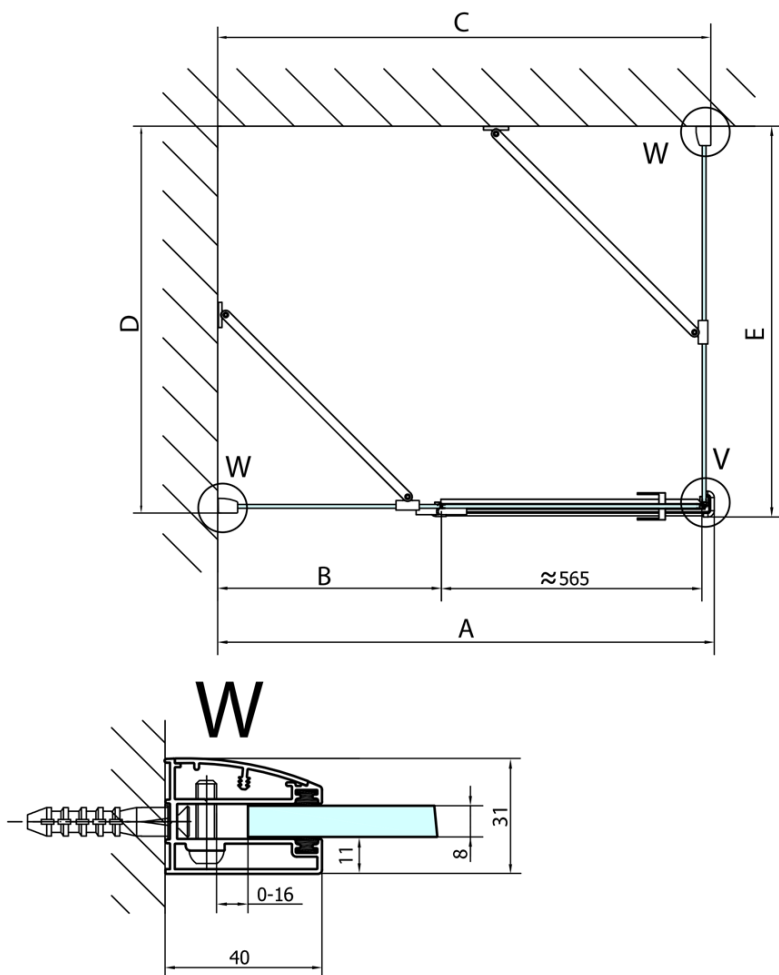

FORTIS Square screen 900x900 mm, corner, L variant

Order code: FL1090LFL3590

Basic information

Brand: Polysan
Series: FORTIS

Size

Width: 900 mm
Height: 2000 mm
Depth: 900 mm

Properties

Profile colour: Chrome - polished aluminum
Shape: Square shower enclosures
Type of opening: Single pivot door
Opening direction: Left
Opening width: 565 mm
Glass colour: TRANSPARENT glass
Glass finish: Antidrop
Glass thickness: 8 mm
Properties: Frameless design
Weight / Piece: 81.0 kg
Packaging: 2 Piece
Warranty: 2 years

Technical sheet

FL10xxL
FL11xxL

FL3580
FL3590
FL3510

FL3580
FL3590
FL3510

FL10xxR
FL11xxR

FORTIS Square screen 900x900 mm, corner, L variant

Dveře	A (mm)	B (mm)	C (mm)
FL1080	785-801	≈ 200	779-795
FL1090	885-901	≈ 300	879-895
FL1010	985-1001	≈ 400	979-995
FL1011	1085-1101	≈ 500	1079-1095
FL1012	1185-1201	≈ 600	1179-1195
FL1113	1285-1301	≈ 700	1279-1295
FL1114	1385-1401	≈ 800	1379-1395
FL1115	1485-1501	≈ 900	1479-1495

Boční stěna	E	D
FL3580	785-801	779-795
FL3590	885-901	879-895
FL3510	985-1001	979-995

FORTIS Square screen 900x900 mm, corner, L variant

Stavební připravenost pro montáž na dlažbu
kóty x, y = Rozměr k vnitřní straně skla

Construction readiness for floor mounting
dimensions x, y = Dimension to the inside of the glass

Dveře	X (mm)	B (mm)
FL1080	768	≈ 200
FL1090	868	≈ 300
FL1010	968	≈ 400
FL1011	1068	≈ 500
FL1012	1168	≈ 600
FL1113	1268	≈ 700
FL1114	1368	≈ 800
FL1115	1468	≈ 900