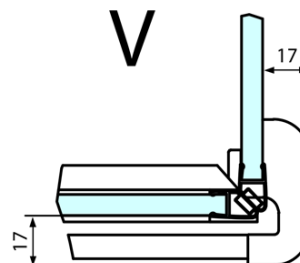

FORTIS Square screen 900x900 mm, corner, L variant

Order code: FL1090LFL3590

Basic information

Brand: Polysan
Series: FORTIS

Size

Width: 900 mm
Height: 2000 mm
Depth: 900 mm

Properties

Profile colour: Chrome - polished aluminum
Shape: Square shower enclosures
Type of opening: Single pivot door
Opening direction: Left
Opening width: 565 mm
Glass colour: TRANSPARENT glass
Glass finish: Antidrop
Glass thickness: 8 mm
Properties: Frameless design
Weight / Piece: 81.0 kg
Packaging: 2 Piece
Warranty: 2 years

Technical sheet

FL10xxL
FL11xxL

FL3580
FL3590
FL3510

FL3580
FL3590
FL3510

FL10xxR
FL11xxR

FORTIS Square screen 900x900 mm, corner, L variant

Dveře	A (mm)	B (mm)	C (mm)
FL1080	785-801	≈ 200	779-795
FL1090	885-901	≈ 300	879-895
FL1010	985-1001	≈ 400	979-995
FL1011	1085-1101	≈ 500	1079-1095
FL1012	1185-1201	≈ 600	1179-1195
FL1113	1285-1301	≈ 700	1279-1295
FL1114	1385-1401	≈ 800	1379-1395
FL1115	1485-1501	≈ 900	1479-1495

Boční stěna	E	D
FL3580	785-801	779-795
FL3590	885-901	879-895
FL3510	985-1001	979-995

FORTIS Square screen 900x900 mm, corner, L variant

Stavební připravenost pro montáž na dlažbu
kóty x, y = Rozměr k vnitřní straně skla

Construction readiness for floor mounting
dimensions x, y = Dimension to the inside of the glass

Dveře	X (mm)	B (mm)
FL1080	768	≈ 200
FL1090	868	≈ 300
FL1010	968	≈ 400
FL1011	1068	≈ 500
FL1012	1168	≈ 600
FL1113	1268	≈ 700
FL1114	1368	≈ 800
FL1115	1468	≈ 900