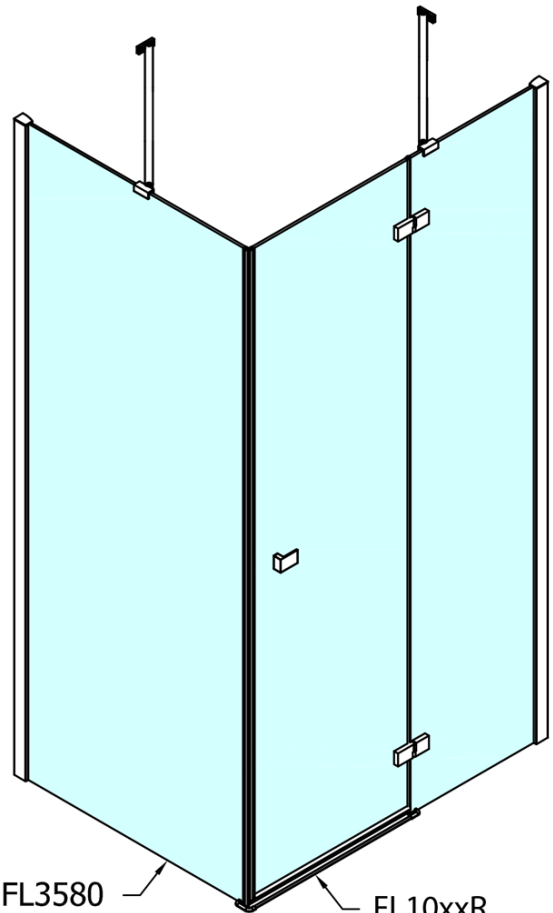

FORTIS Square screen 900x900 mm, corner, L variant

Order code: FL1090LFL3590

Basic information

Brand: Polysan
Series: FORTIS

Size

Width: 900 mm
Height: 2000 mm
Depth: 900 mm

Properties

Profile colour: Chrome - polished aluminum
Shape: Square shower enclosures
Type of opening: Single pivot door
Opening direction: Left
Opening width: 565 mm
Glass colour: TRANSPARENT glass
Glass finish: Antidrop
Glass thickness: 8 mm
Properties: Frameless design
Weight / Piece: 81.0 kg
Packaging: 2 Piece
Warranty: 2 years

Technical sheet

FL10xxL
FL11xxL

FL3580
FL3590
FL3510

FL3580
FL3590
FL3510

FL10xxR
FL11xxR

FORTIS Square screen 900x900 mm, corner, L variant

Dveře	A (mm)	B (mm)	C (mm)
FL1080	785-801	≈ 200	779-795
FL1090	885-901	≈ 300	879-895
FL1010	985-1001	≈ 400	979-995
FL1011	1085-1101	≈ 500	1079-1095
FL1012	1185-1201	≈ 600	1179-1195
FL1113	1285-1301	≈ 700	1279-1295
FL1114	1385-1401	≈ 800	1379-1395
FL1115	1485-1501	≈ 900	1479-1495

Boční stěna	E	D
FL3580	785-801	779-795
FL3590	885-901	879-895
FL3510	985-1001	979-995

FORTIS Square screen 900x900 mm, corner, L variant

Stavební připravenost pro montáž na dlažbu
kóty x, y = Rozměr k vnitřní straně skla

Construction readiness for floor mounting
dimensions x, y = Dimension to the inside of the glass

Dveře	X (mm)	B (mm)
FL1080	768	≈ 200
FL1090	868	≈ 300
FL1010	968	≈ 400
FL1011	1068	≈ 500
FL1012	1168	≈ 600
FL1113	1268	≈ 700
FL1114	1368	≈ 800
FL1115	1468	≈ 900