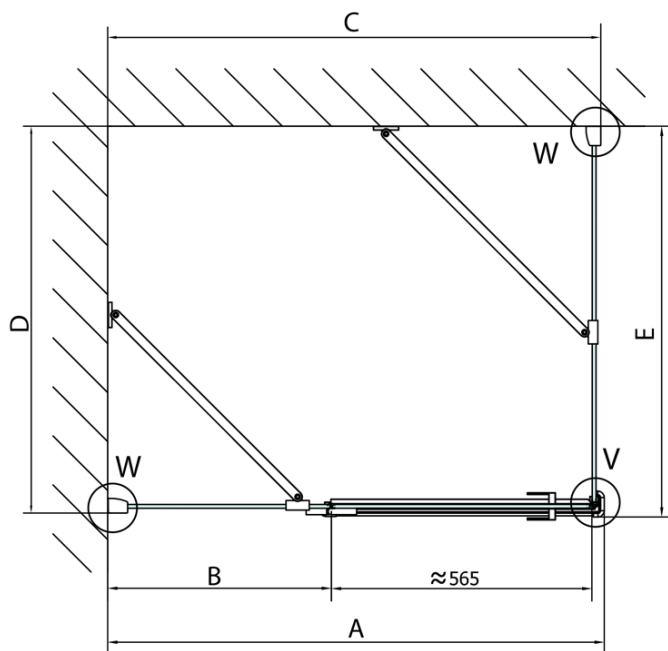

FORTIS Square screen 900x900 mm, corner, L variant

Order code: FL1090LFL3590

Basic information

Brand: Polysan
Series: FORTIS

Size

Width: 900 mm
Height: 2000 mm
Depth: 900 mm

Properties

Profile colour: Chrome - polished aluminum
Shape: Square shower enclosures
Type of opening: Single pivot door
Opening direction: Left
Opening width: 565 mm
Glass colour: TRANSPARENT glass
Glass finish: Antidrop
Glass thickness: 8 mm
Properties: Frameless design
Weight / Piece: 81.0 kg
Packaging: 2 Piece
Warranty: 2 years

Technical sheet

FL10xxL
FL11xxL

FL3580
FL3590
FL3510

FL3580
FL3590
FL3510

FL10xxR
FL11xxR

FORTIS Square screen 900x900 mm, corner, L variant

Dveře	A (mm)	B (mm)	C (mm)
FL1080	785-801	≈ 200	779-795
FL1090	885-901	≈ 300	879-895
FL1010	985-1001	≈ 400	979-995
FL1011	1085-1101	≈ 500	1079-1095
FL1012	1185-1201	≈ 600	1179-1195
FL1113	1285-1301	≈ 700	1279-1295
FL1114	1385-1401	≈ 800	1379-1395
FL1115	1485-1501	≈ 900	1479-1495

Boční stěna	E	D
FL3580	785-801	779-795
FL3590	885-901	879-895
FL3510	985-1001	979-995

FORTIS Square screen 900x900 mm, corner, L variant

Stavební připravenost pro montáž na dlažbu
kóty x, y = Rozměr k vnitřní straně skla

Construction readiness for floor mounting
dimensions x, y = Dimension to the inside of the glass

Dveře	X (mm)	B (mm)
FL1080	768	≈ 200
FL1090	868	≈ 300
FL1010	968	≈ 400
FL1011	1068	≈ 500
FL1012	1168	≈ 600
FL1113	1268	≈ 700
FL1114	1368	≈ 800
FL1115	1468	≈ 900