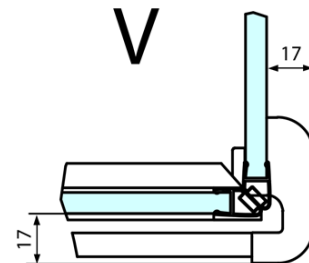

FORTIS Square screen 900x900 mm, corner, L variant

Order code: FL1090LFL3590

Basic information

Brand: Polysan
Series: FORTIS

Size

Width: 900 mm
Height: 2000 mm
Depth: 900 mm

Properties

Profile colour: Chrome - polished aluminum
Shape: Square shower enclosures
Type of opening: Single pivot door
Opening direction: Left
Opening width: 565 mm
Glass colour: TRANSPARENT glass
Glass finish: Antidrop
Glass thickness: 8 mm
Properties: Frameless design
Weight / Piece: 81.0 kg
Packaging: 2 Piece
Warranty: 2 years

Technical sheet

FORTIS Square screen 900x900 mm, corner, L
variant

Dveře	A (mm)	B (mm)	C (mm)
FL1080	785-801	≈ 200	779-795
FL1090	885-901	≈ 300	879-895
FL1010	985-1001	≈ 400	979-995
FL1011	1085-1101	≈ 500	1079-1095
FL1012	1185-1201	≈ 600	1179-1195
FL1113	1285-1301	≈ 700	1279-1295
FL1114	1385-1401	≈ 800	1379-1395
FL1115	1485-1501	≈ 900	1479-1495

Boční stěna	E	D
FL3580	785-801	779-795
FL3590	885-901	879-895
FL3510	985-1001	979-995

FORTIS Square screen 900x900 mm, corner, L variant

Stavební připravenost pro montáž na dlažbu
kóty x, y = Rozměr k vnitřní straně skla

Construction readiness for floor mounting
dimensions x, y = Dimension to the inside of the glass

Dveře	X (mm)	B (mm)
FL1080	768	≈ 200
FL1090	868	≈ 300
FL1010	968	≈ 400
FL1011	1068	≈ 500
FL1012	1168	≈ 600
FL1113	1268	≈ 700
FL1114	1368	≈ 800
FL1115	1468	≈ 900