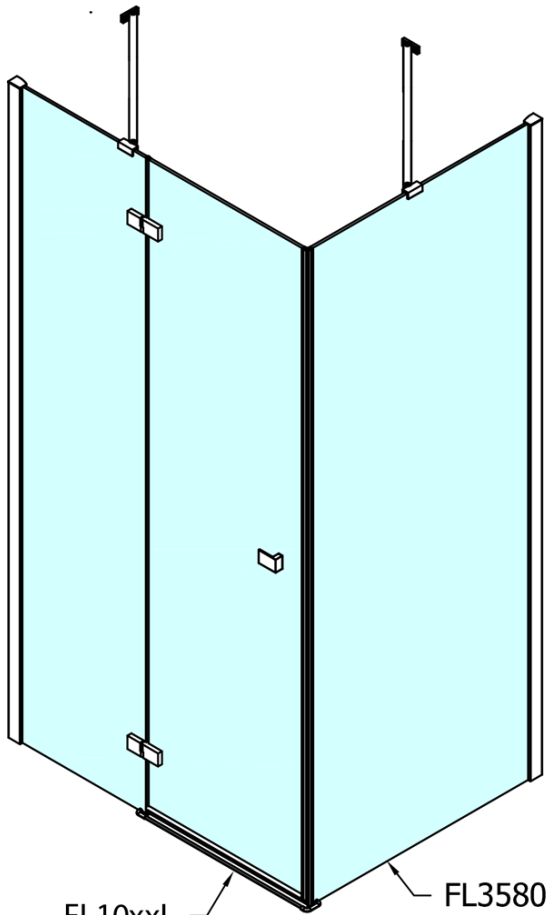

FORTIS Square screen 900x900 mm, corner, L variant

Order code: FL1090LFL3590

Basic information

Brand: Polysan
Series: FORTIS

Size

Width: 900 mm
Height: 2000 mm
Depth: 900 mm

Properties

Profile colour: Chrome - polished aluminum
Shape: Square shower enclosures
Type of opening: Single pivot door
Opening direction: Left
Opening width: 565 mm
Glass colour: TRANSPARENT glass
Glass finish: Antidrop
Glass thickness: 8 mm
Properties: Frameless design
Weight / Piece: 81.0 kg
Packaging: 2 Piece
Warranty: 2 years

Technical sheet

FL10xxL
FL11xxL

FL3580
FL3590
FL3510

FL3580
FL3590
FL3510

FL10xxR
FL11xxR

FORTIS Square screen 900x900 mm, corner, L variant

Dveře	A (mm)	B (mm)	C (mm)
FL1080	785-801	≈ 200	779-795
FL1090	885-901	≈ 300	879-895
FL1010	985-1001	≈ 400	979-995
FL1011	1085-1101	≈ 500	1079-1095
FL1012	1185-1201	≈ 600	1179-1195
FL1113	1285-1301	≈ 700	1279-1295
FL1114	1385-1401	≈ 800	1379-1395
FL1115	1485-1501	≈ 900	1479-1495

Boční stěna	E	D
FL3580	785-801	779-795
FL3590	885-901	879-895
FL3510	985-1001	979-995

FORTIS Square screen 900x900 mm, corner, L variant

Stavební připravenost pro montáž na dlažbu
kóty x, y = Rozměr k vnitřní straně skla

Construction readiness for floor mounting
dimensions x, y = Dimension to the inside of the glass

Dveře	X (mm)	B (mm)
FL1080	768	≈ 200
FL1090	868	≈ 300
FL1010	968	≈ 400
FL1011	1068	≈ 500
FL1012	1168	≈ 600
FL1113	1268	≈ 700
FL1114	1368	≈ 800
FL1115	1468	≈ 900