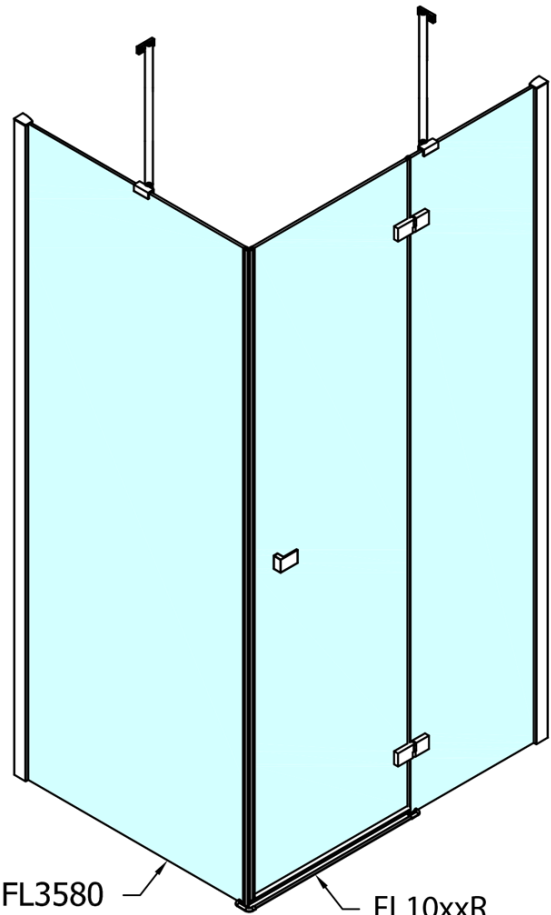

FORTIS Square screen 900x900 mm, corner, L variant

Order code: FL1090LFL3590

Basic information

Brand: Polysan
Series: FORTIS

Size

Width: 900 mm
Height: 2000 mm
Depth: 900 mm

Properties

Profile colour: Chrome - polished aluminum
Shape: Square shower enclosures
Type of opening: Single pivot door
Opening direction: Left
Opening width: 565 mm
Glass colour: TRANSPARENT glass
Glass finish: Antidrop
Glass thickness: 8 mm
Properties: Frameless design
Weight / Piece: 81.0 kg
Packaging: 2 Piece
Warranty: 2 years

Technical sheet

FL10xxL
FL11xxL

FL3580
FL3590
FL3510

FL3580
FL3590
FL3510

FL10xxR
FL11xxR

FORTIS Square screen 900x900 mm, corner, L variant

Dveře	A (mm)	B (mm)	C (mm)
FL1080	785-801	≈ 200	779-795
FL1090	885-901	≈ 300	879-895
FL1010	985-1001	≈ 400	979-995
FL1011	1085-1101	≈ 500	1079-1095
FL1012	1185-1201	≈ 600	1179-1195
FL1113	1285-1301	≈ 700	1279-1295
FL1114	1385-1401	≈ 800	1379-1395
FL1115	1485-1501	≈ 900	1479-1495

Boční stěna	E	D
FL3580	785-801	779-795
FL3590	885-901	879-895
FL3510	985-1001	979-995

FORTIS Square screen 900x900 mm, corner, L variant

Stavební připravenost pro montáž na dlažbu
kóty x, y = Rozměr k vnitřní straně skla

Construction readiness for floor mounting
dimensions x, y = Dimension to the inside of the glass

Dveře	X (mm)	B (mm)
FL1080	768	≈ 200
FL1090	868	≈ 300
FL1010	968	≈ 400
FL1011	1068	≈ 500
FL1012	1168	≈ 600
FL1113	1268	≈ 700
FL1114	1368	≈ 800
FL1115	1468	≈ 900