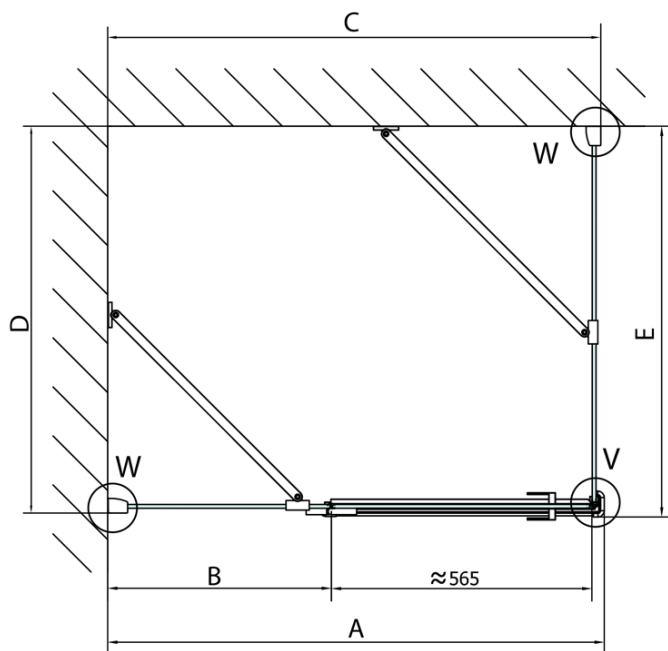

FORTIS Square screen 800x800 mm, corner, R variant

Order code: FL1080RFL3580

Basic information

Brand: Polysan
Series: FORTIS

Size

Width: 800 mm
Height: 2000 mm
Depth: 800 mm

Properties

Profile colour: Chrome - polished aluminum
Shape: Square shower enclosures
Type of opening: Single pivot door
Opening direction: Right
Opening width: 565 mm
Glass colour: TRANSPARENT glass
Glass finish: Antidrop
Glass thickness: 8 mm
Properties: Frameless design
Weight / Piece: 77.0 kg
Packaging: 2 Piece
Warranty: 2 years

Technical sheet

FL10xxL
FL11xxL

FL3580
FL3590
FL3510

FL3580
FL3590
FL3510

FL10xxR
FL11xxR

FORTIS Square screen 800x800 mm, corner, R variant

Dveře	A (mm)	B (mm)	C (mm)
FL1080	785-801	≈ 200	779-795
FL1090	885-901	≈ 300	879-895
FL1010	985-1001	≈ 400	979-995
FL1011	1085-1101	≈ 500	1079-1095
FL1012	1185-1201	≈ 600	1179-1195
FL1113	1285-1301	≈ 700	1279-1295
FL1114	1385-1401	≈ 800	1379-1395
FL1115	1485-1501	≈ 900	1479-1495

Boční stěna	E	D
FL3580	785-801	779-795
FL3590	885-901	879-895
FL3510	985-1001	979-995

FORTIS Square screen 800x800 mm, corner, R variant

Stavební připravenost pro montáž na dlažbu
kóty x, y = Rozměr k vnitřní straně skla

Construction readiness for floor mounting
dimensions x, y = Dimension to the inside of the glass

Dveře	X (mm)	B (mm)
FL1080	768	≈ 200
FL1090	868	≈ 300
FL1010	968	≈ 400
FL1011	1068	≈ 500
FL1012	1168	≈ 600
FL1113	1268	≈ 700
FL1114	1368	≈ 800
FL1115	1468	≈ 900