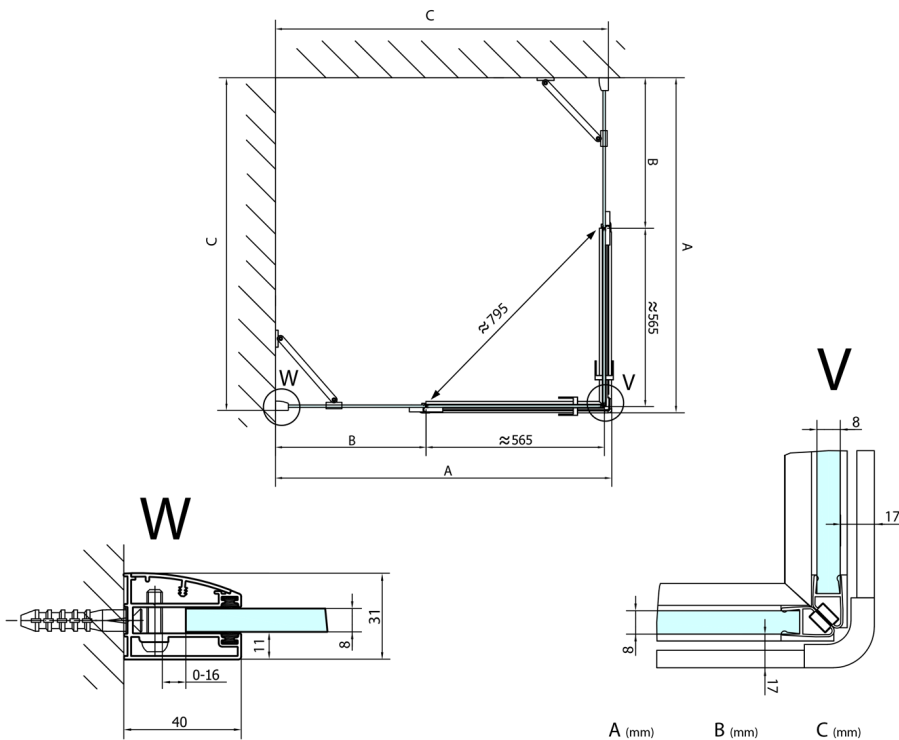

FORTIS Rectangular screen 1500x1200 mm, corner

Order code: FL1115LFL1012R

Size

Width: 1500 mm

Height: 2000 mm

Depth: 1200 mm

Properties

Warranty: 2 years

Technical sheet

FL10xxL
FL11xxL

FL10xxR
FL11xxR

	A (mm)	B (mm)	C (mm)
FL1080	785-801	≈ 210	779-795
FL1090	885-901	≈ 310	879-895
FL1010	985-1001	≈ 410	979-995
FL1011	1085-1101	≈ 510	1079-1095
FL1012	1185-1201	≈ 610	1179-1195
FL1113	1285-1301	≈ 710	1279-1295
FL1114	1385-1401	≈ 810	1379-1395
FL1115	1485-1501	≈ 910	1479-1495