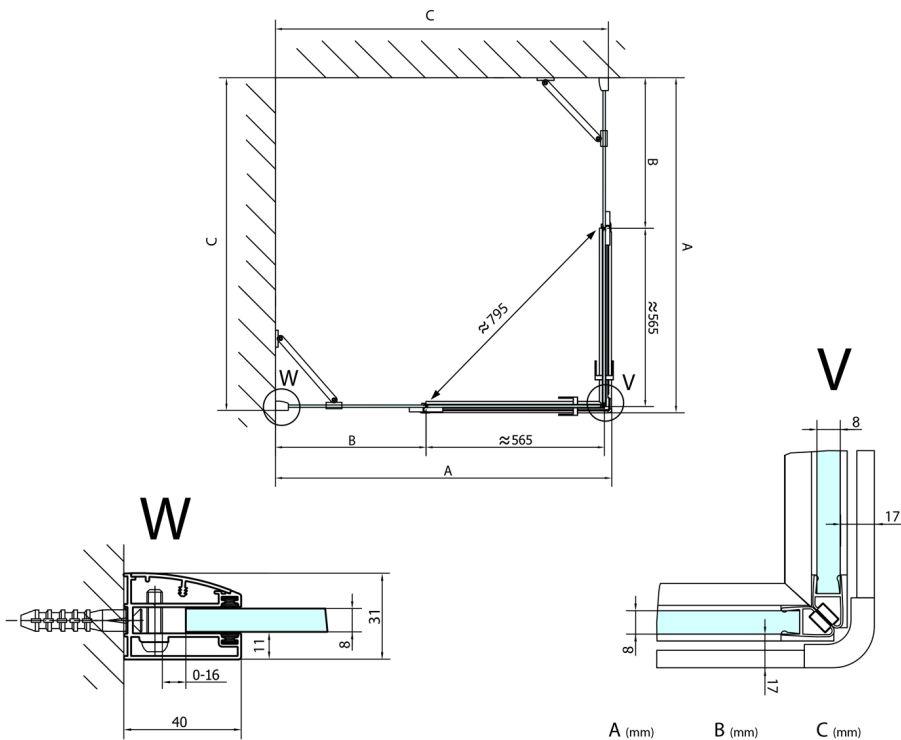

FORTIS Rectangular screen 1100x1400 mm, corner

Order code: FL1011LFL1114R

Size

Width: 1100 mm
Height: 2000 mm
Depth: 1400 mm

Properties

Warranty: 2 years

Technical sheet

FL10xxL
FL11xxL

FL10xxR
FL11xxR

	A (mm)	B (mm)	C (mm)
FL1080	785-801	≈ 210	779-795
FL1090	885-901	≈ 310	879-895
FL1010	985-1001	≈ 410	979-995
FL1011	1085-1101	≈ 510	1079-1095
FL1012	1185-1201	≈ 610	1179-1195
FL1113	1285-1301	≈ 710	1279-1295
FL1114	1385-1401	≈ 810	1379-1395
FL1115	1485-1501	≈ 910	1479-1495