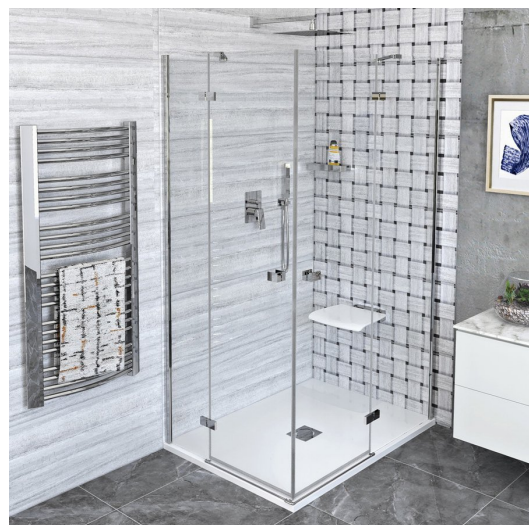

FORTIS Rectangular screen 1100x1200 mm, corner

Order code: FL1011LFL1012R

Size

Width: 1000 mm

Height: 2000 mm

Depth: 1200 mm

Properties

Warranty: 2 years