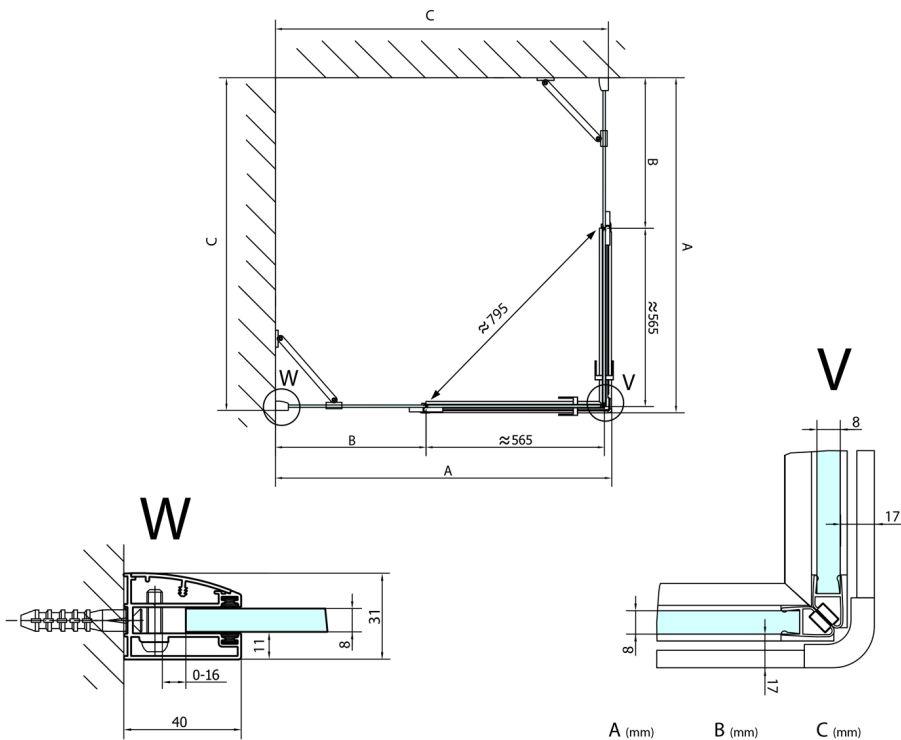

FORTIS Rectangular screen 1100x1200 mm, corner

Order code: FL1011LFL1012R

Size

Width: 1000 mm

Height: 2000 mm

Depth: 1200 mm

Properties

Warranty: 2 years

Technical sheet

FL10xxL
FL11xxL

FL10xxR
FL11xxR

	A (mm)	B (mm)	C (mm)
FL1080	785-801	≈ 210	779-795
FL1090	885-901	≈ 310	879-895
FL1010	985-1001	≈ 410	979-995
FL1011	1085-1101	≈ 510	1079-1095
FL1012	1185-1201	≈ 610	1179-1195
FL1113	1285-1301	≈ 710	1279-1295
FL1114	1385-1401	≈ 810	1379-1395
FL1115	1485-1501	≈ 910	1479-1495