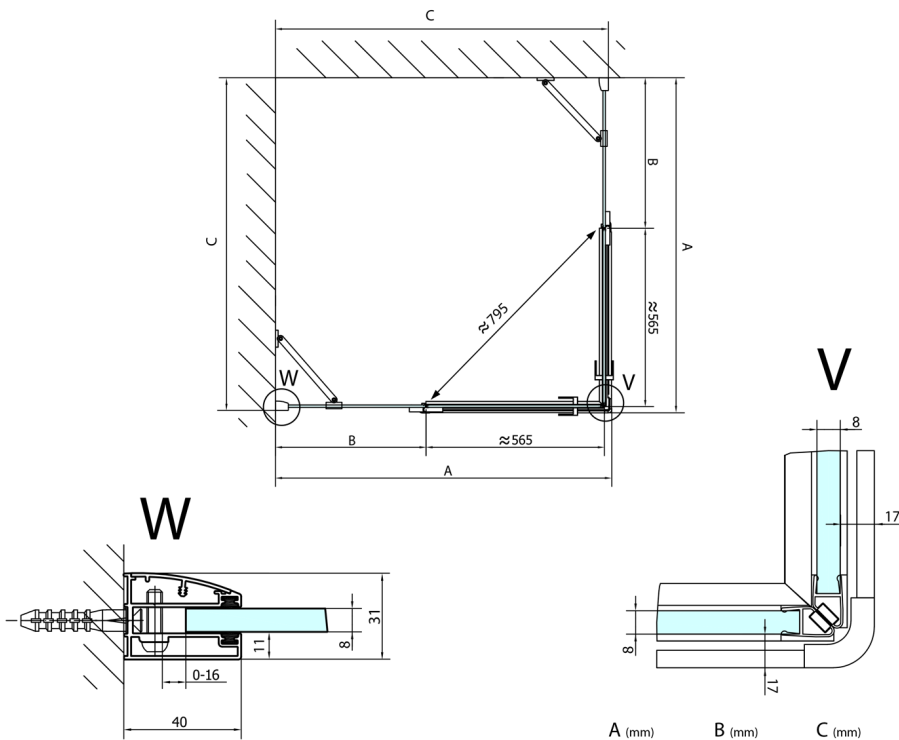

FORTIS Rectangular screen 1200x1000 mm, corner

Order code: FL1012LFL1010R

Size

Width: 1200 mm

Height: 2000 mm

Depth: 1000 mm

Properties

Warranty: 2 years

Technical sheet

FL10xxL
FL11xxL

FL10xxR
FL11xxR

	A (mm)	B (mm)	C (mm)
FL1080	785-801	≈ 210	779-795
FL1090	885-901	≈ 310	879-895
FL1010	985-1001	≈ 410	979-995
FL1011	1085-1101	≈ 510	1079-1095
FL1012	1185-1201	≈ 610	1179-1195
FL1113	1285-1301	≈ 710	1279-1295
FL1114	1385-1401	≈ 810	1379-1395
FL1115	1485-1501	≈ 910	1479-1495