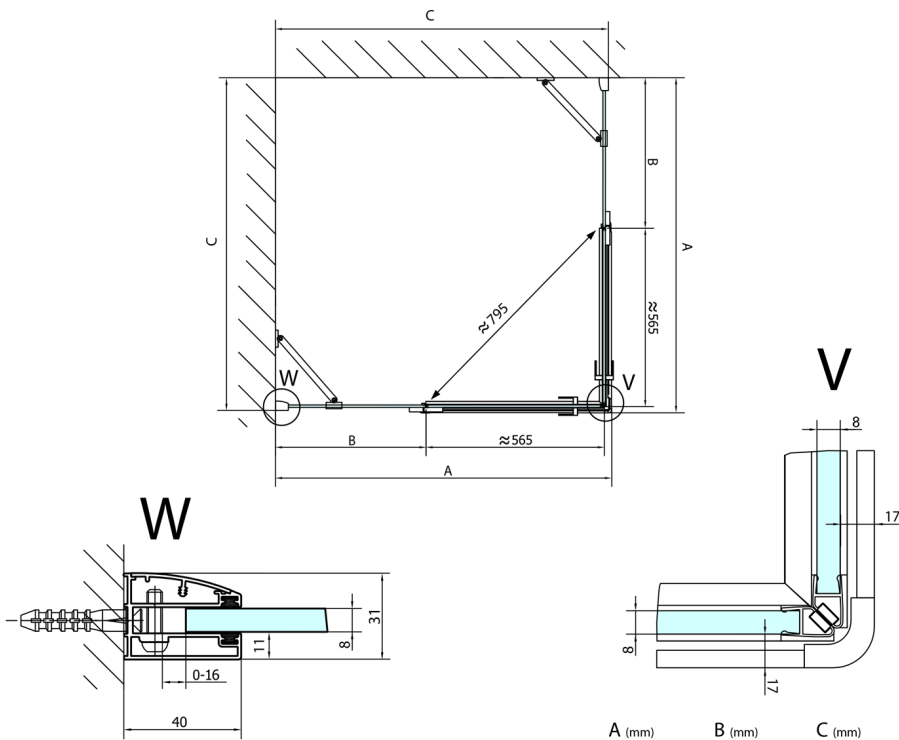

FORTIS Rectangular screen 1100x1000 mm, corner

Order code: FL1011LFL1010R

Size

Width: 1100 mm
Height: 2000 mm
Depth: 1000 mm

Properties

Warranty: 2 years

Technical sheet

FL10xxL
FL11xxL

FL10xxR
FL11xxR

	A (mm)	B (mm)	C (mm)
FL1080	785-801	≈ 210	779-795
FL1090	885-901	≈ 310	879-895
FL1010	985-1001	≈ 410	979-995
FL1011	1085-1101	≈ 510	1079-1095
FL1012	1185-1201	≈ 610	1179-1195
FL1113	1285-1301	≈ 710	1279-1295
FL1114	1385-1401	≈ 810	1379-1395
FL1115	1485-1501	≈ 910	1479-1495