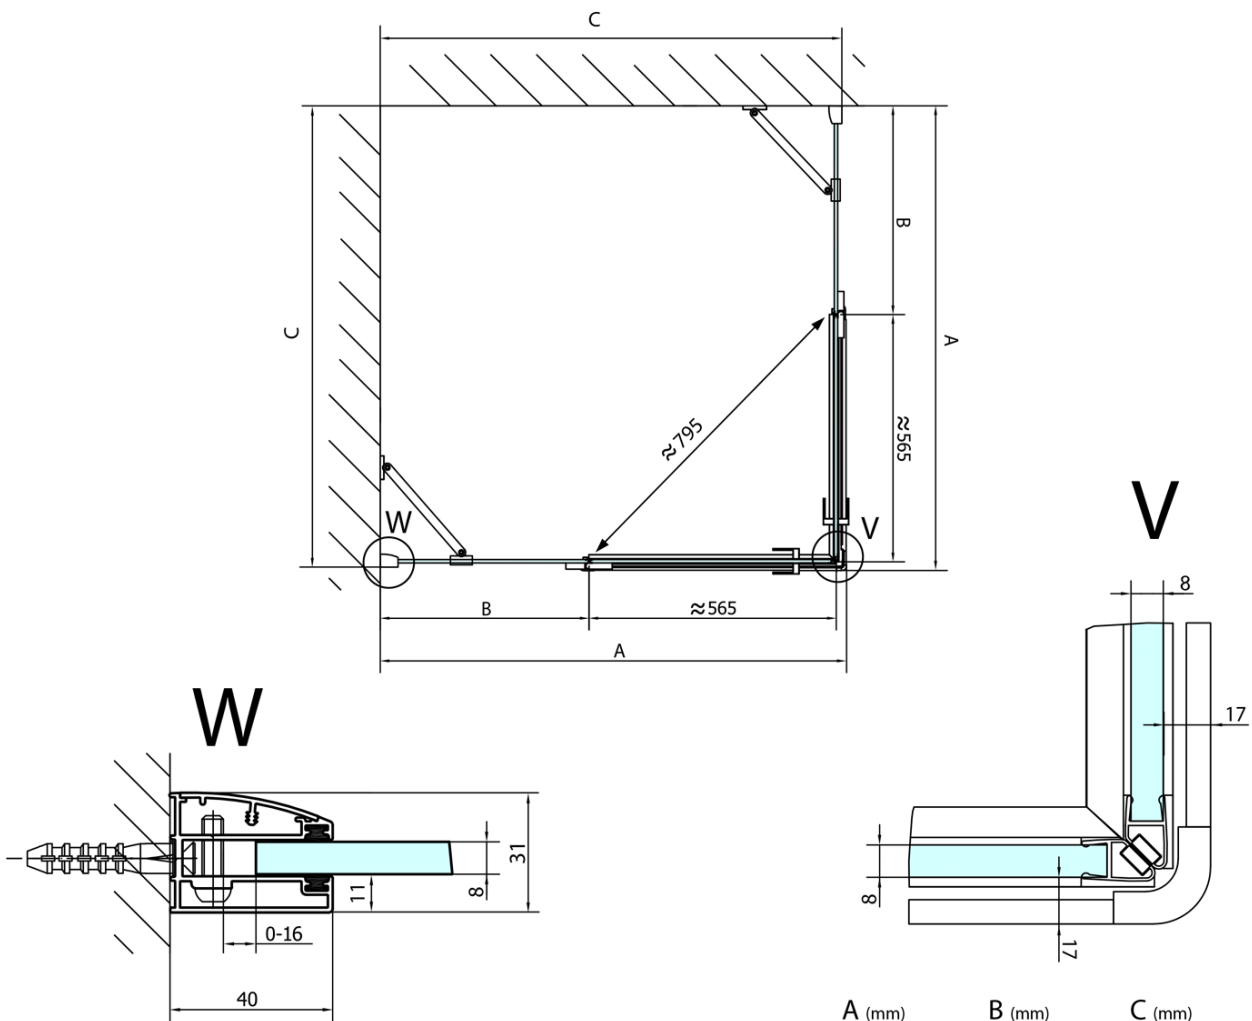

FORTIS Rectangular screen 1500x900 mm, corner

Order code: FL1115LFL1090R

Basic information

Brand: Polysan
Series: FORTIS

Size

Width: 1500 mm
Height: 2000 mm
Depth: 900 mm

Properties

Profile colour: Chrome - polished aluminum
Shape: Rectangular with corner entry
Type of opening: Double pivot door
Opening width: 795 mm
Glass colour: TRANSPARENT glass
Glass finish: Antidrop
Glass thickness: 8 mm
Properties: Frameless design
Weight / Piece: 100.0 kg
Packaging: 2 Piece
Warranty: 2 years

Technical sheet

FL10xxL
FL11xxL

FL10xxR
FL11xxR

	A (mm)	B (mm)	C (mm)
FL1080	785-801	≈ 210	779-795
FL1090	885-901	≈ 310	879-895
FL1010	985-1001	≈ 410	979-995
FL1011	1085-1101	≈ 510	1079-1095
FL1012	1185-1201	≈ 610	1179-1195
FL1113	1285-1301	≈ 710	1279-1295
FL1114	1385-1401	≈ 810	1379-1395
FL1115	1485-1501	≈ 910	1479-1495