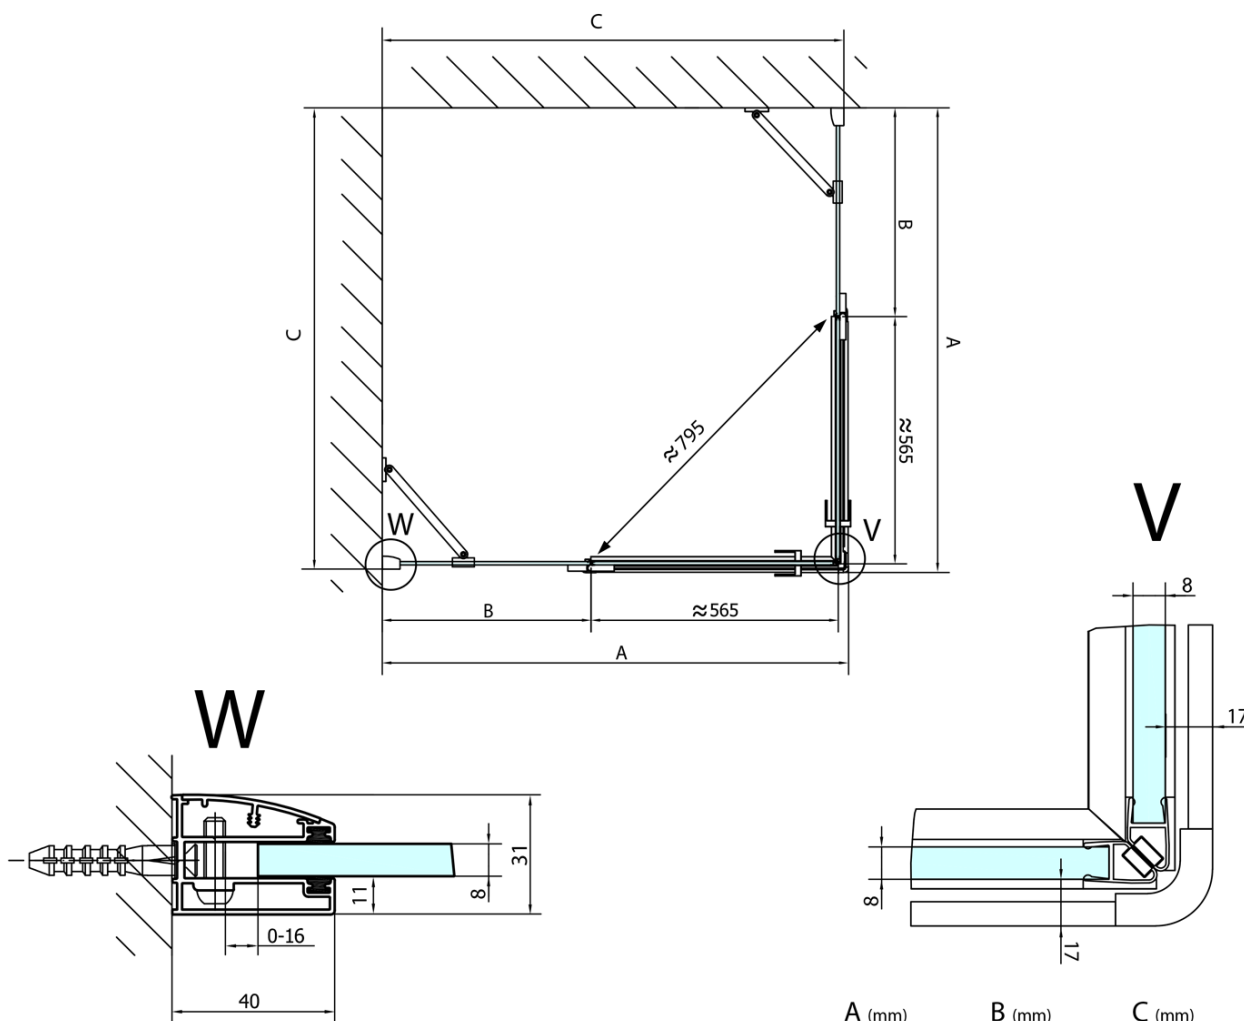

### Size

**Width:** 1200 mm  
**Height:** 2000 mm  
**Depth:** 900 mm

### Properties

**Profile colour:** Chrome - polished aluminum  
**Shape:** Rectangular with corner entry  
**Type of opening:** Double pivot door  
**Opening width:** 795 mm  
**Glass colour:** TRANSPARENT glass  
**Glass finish:** Antidrop  
**Glass thickness:** 8 mm  
**Properties:** Frameless design  
**Weight / Piece:** 93.0 kg  
**Packaging:** 2 Piece  
**Warranty:** 2 years

Technical sheet

FL10xxL  
FL11xxL

FL10xxR  
FL11xxR

	A (mm)	B (mm)	C (mm)
FL1080	785-801	≈ 210	779-795
FL1090	885-901	≈ 310	879-895
FL1010	985-1001	≈ 410	979-995
FL1011	1085-1101	≈ 510	1079-1095
FL1012	1185-1201	≈ 610	1179-1195
FL1113	1285-1301	≈ 710	1279-1295
FL1114	1385-1401	≈ 810	1379-1395
FL1115	1485-1501	≈ 910	1479-1495