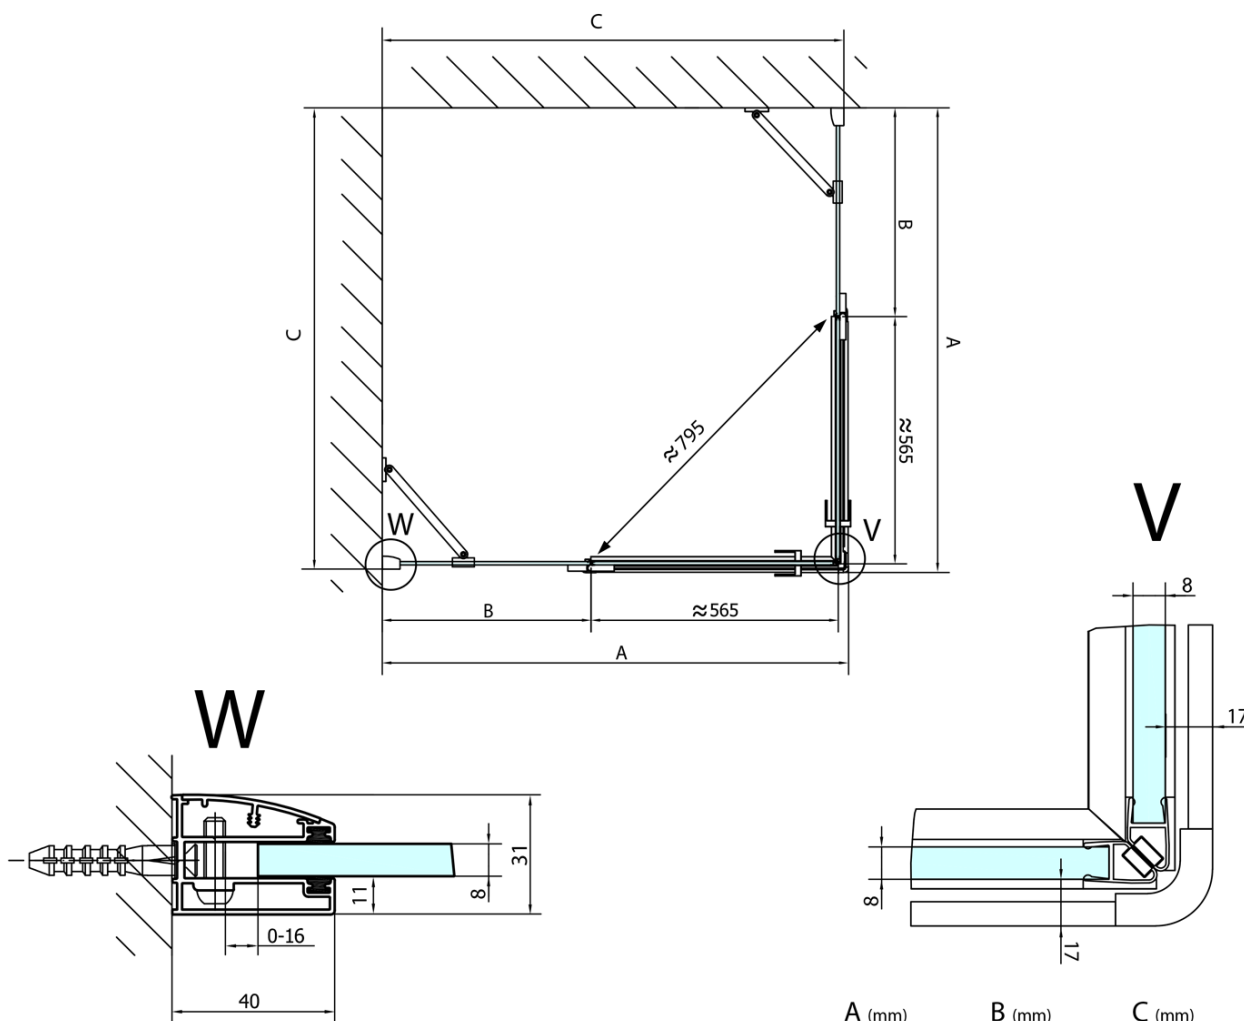

FORTIS Rectangular screen 1100x900 mm, corner

Order code: FL1011LFL1090R

Basic information

Brand: Polysan

Series: FORTIS

Size

Width: 1100 mm

Height: 2000 mm

Depth: 900 mm

Properties

Profile colour: Chrome - polished aluminum

Shape: Rectangular with corner entry

Type of opening: Double pivot door

Opening width: 795 mm

Glass colour: TRANSPARENT glass

Glass finish: Antidrop

Glass thickness: 8 mm

Properties: Frameless design

Weight / Piece: 91.0 kg

Packaging: 2 Piece

Warranty: 2 years

Technical sheet

FL10xxL
FL11xxL

FL10xxR
FL11xxR

	A (mm)	B (mm)	C (mm)
FL1080	785-801	≈ 210	779-795
FL1090	885-901	≈ 310	879-895
FL1010	985-1001	≈ 410	979-995
FL1011	1085-1101	≈ 510	1079-1095
FL1012	1185-1201	≈ 610	1179-1195
FL1113	1285-1301	≈ 710	1279-1295
FL1114	1385-1401	≈ 810	1379-1395
FL1115	1485-1501	≈ 910	1479-1495