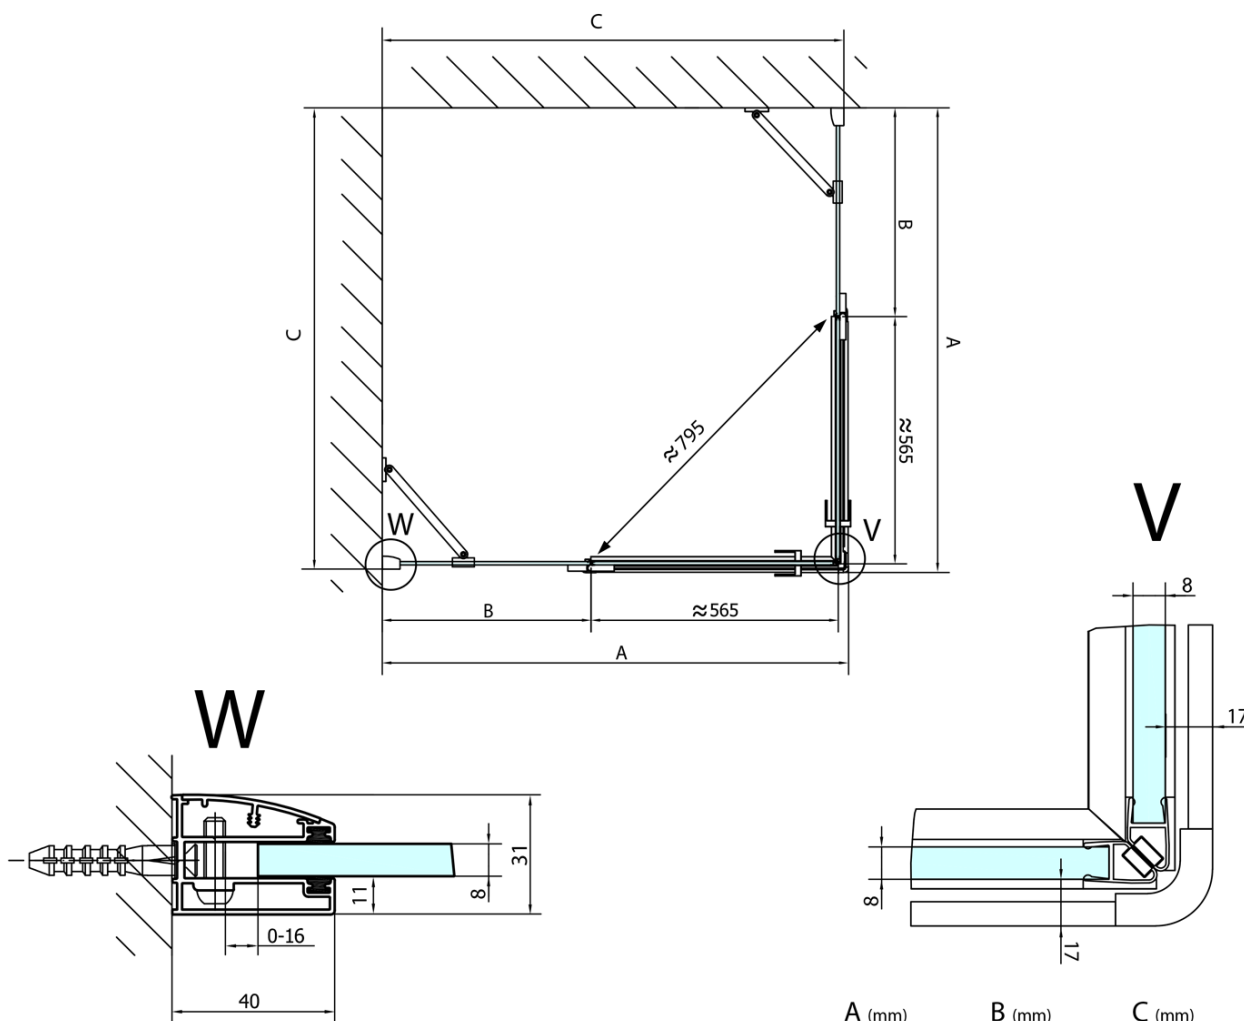

FORTIS Rectangular screen 1400x800 mm, corner

Order code: FL1114LFL1080R

Basic information

Brand: Polysan

Series: FORTIS

Size

Width: 1400 mm

Height: 2000 mm

Depth: 800 mm

Properties

Profile colour: Chrome - polished aluminum

Shape: Rectangular with corner entry

Type of opening: Double pivot door

Opening width: 795 mm

Glass colour: TRANSPARENT glass

Glass finish: Antidrop

Glass thickness: 8 mm

Properties: Frameless design

Weight / Piece: 97.0 kg

Packaging: 2 Piece

Warranty: 2 years

Technical sheet

FL10xxL
FL11xxL

FL10xxR
FL11xxR

	A (mm)	B (mm)	C (mm)
FL1080	785-801	≈ 210	779-795
FL1090	885-901	≈ 310	879-895
FL1010	985-1001	≈ 410	979-995
FL1011	1085-1101	≈ 510	1079-1095
FL1012	1185-1201	≈ 610	1179-1195
FL1113	1285-1301	≈ 710	1279-1295
FL1114	1385-1401	≈ 810	1379-1395
FL1115	1485-1501	≈ 910	1479-1495