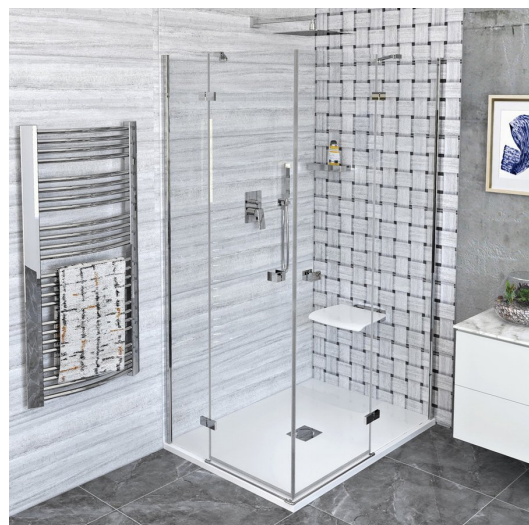

FORTIS Rectangular screen 800x1000 mm, corner

Order code: FL1080LFL1010R

Size

Width: 800 mm
Height: 2000 mm
Depth: 1000 mm

Properties

Warranty: 2 years

Technical sheet

FL10xxL
FL11xxL