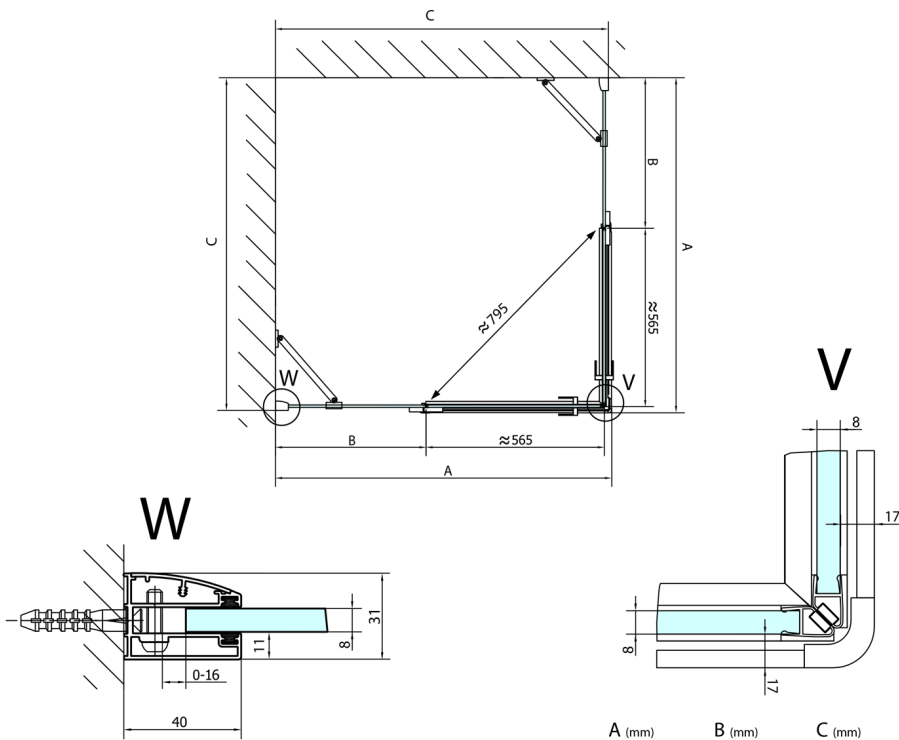

FORTIS Rectangular screen 800x1000 mm, corner

Order code: FL1080LFL1010R

Size

Width: 800 mm
Height: 2000 mm
Depth: 1000 mm

Properties

Warranty: 2 years

Technical sheet

FL10xxL
FL11xxL

FL10xxR
FL11xxR

	A (mm)	B (mm)	C (mm)
FL1080	785-801	≈ 210	779-795
FL1090	885-901	≈ 310	879-895
FL1010	985-1001	≈ 410	979-995
FL1011	1085-1101	≈ 510	1079-1095
FL1012	1185-1201	≈ 610	1179-1195
FL1113	1285-1301	≈ 710	1279-1295
FL1114	1385-1401	≈ 810	1379-1395
FL1115	1485-1501	≈ 910	1479-1495