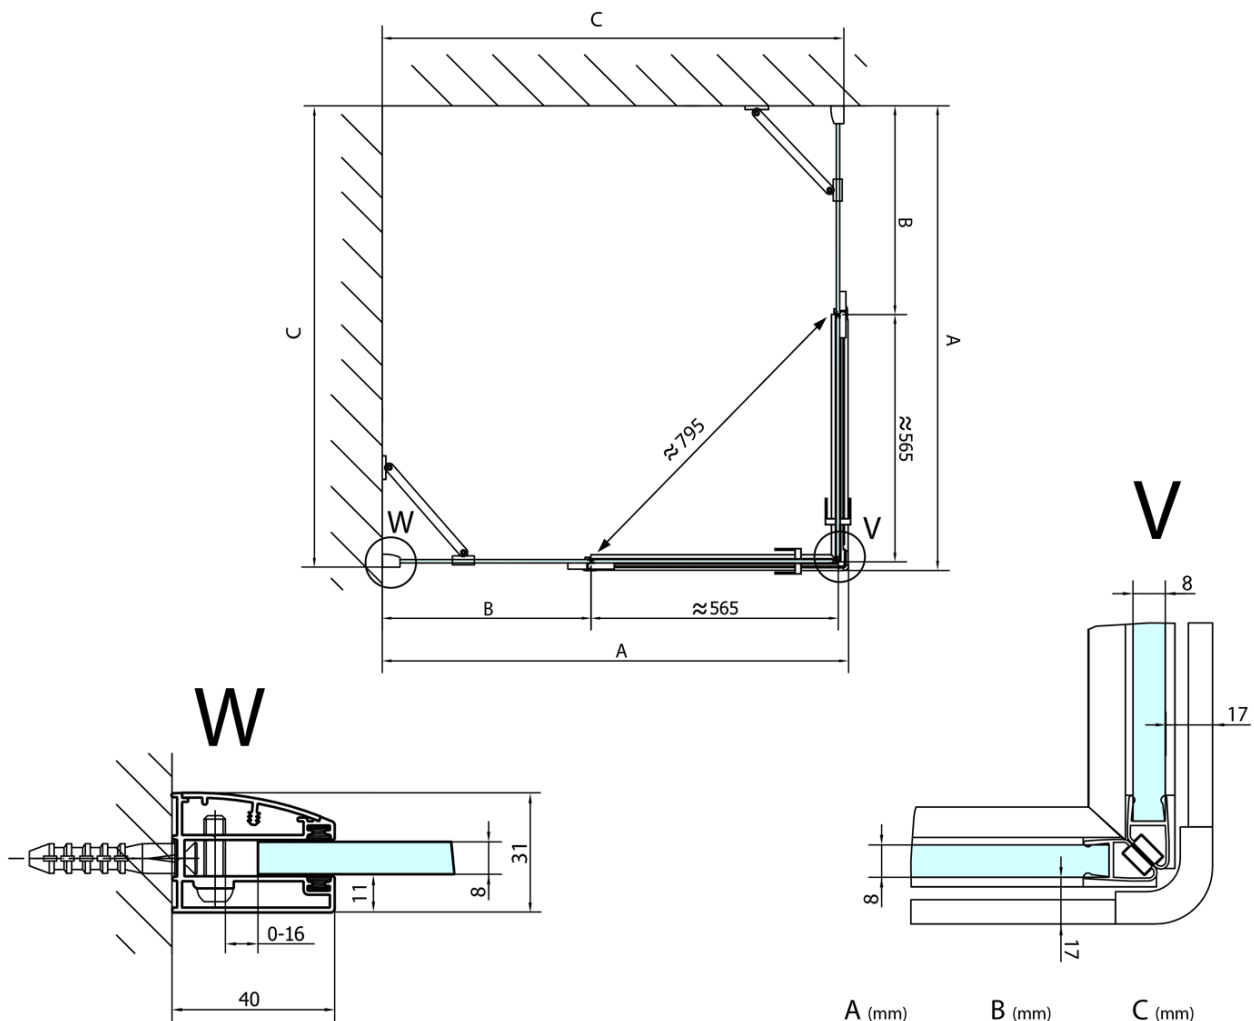

FORTIS Square screen 1300x1300 mm, corner

Order code: FL1113LFL1113R

Basic information

Brand: Polysan

Series: FORTIS

Size

Width: 1300 mm

Height: 2000 mm

Depth: 1300 mm

Properties

Profile colour: Chrome - polished aluminum

Shape: Square with corner entry

Type of opening: Double pivot door

Opening width: 795 mm

Glass colour: TRANSPARENT glass

Glass finish: Antidrop

Glass thickness: 8 mm

Properties: Frameless design

Weight / Piece: 106.0 kg

Packaging: 2 Piece

Warranty: 2 years

Technical sheet

FL10xxL
FL11xxL

FL3580
FL3590
FL3510

FL3580
FL3590
FL3510

FL10xxR
FL11xxR

	A (mm)	B (mm)	C (mm)
FL1080	785-801	≈ 210	779-795
FL1090	885-901	≈ 310	879-895
FL1010	985-1001	≈ 410	979-995
FL1011	1085-1101	≈ 510	1079-1095
FL1012	1185-1201	≈ 610	1179-1195
FL1113	1285-1301	≈ 710	1279-1295
FL1114	1385-1401	≈ 810	1379-1395
FL1115	1485-1501	≈ 910	1479-1495