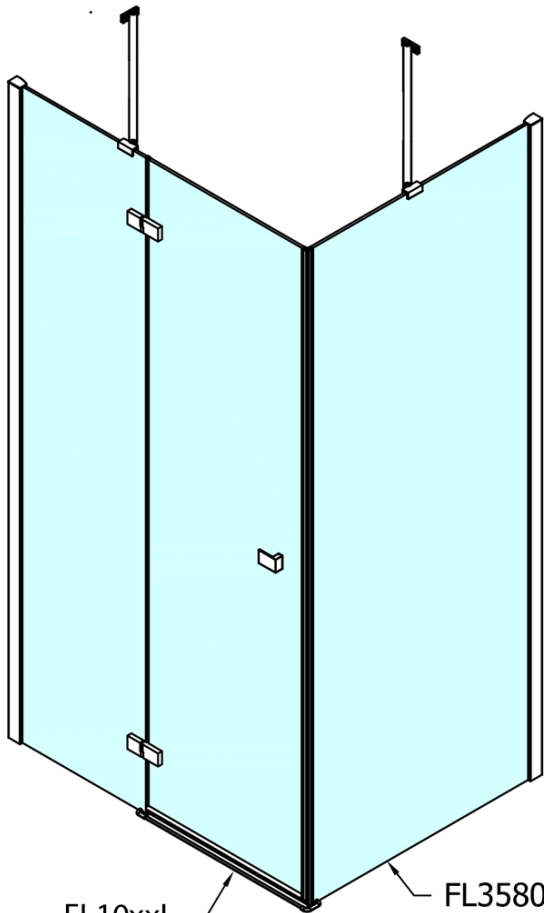

### Size

**Width:** 1300 mm

**Height:** 2000 mm

**Depth:** 1300 mm

### Properties

**Profile colour:** Chrome - polished aluminum

**Shape:** Square with corner entry

**Type of opening:** Double pivot door

**Opening width:** 795 mm

**Glass colour:** TRANSPARENT glass

**Glass finish:** Antidrop

**Glass thickness:** 8 mm

**Properties:** Frameless design

**Weight / Piece:** 106.0 kg

**Packaging:** 2 Piece

**Warranty:** 2 years

Technical sheet

FL10xxL  
FL11xxL

FL3580  
FL3590  
FL3510

FL3580  
FL3590  
FL3510

FL10xxR  
FL11xxR

	A (mm)	B (mm)	C (mm)
FL1080	785-801	≈ 210	779-795
FL1090	885-901	≈ 310	879-895
FL1010	985-1001	≈ 410	979-995
FL1011	1085-1101	≈ 510	1079-1095
FL1012	1185-1201	≈ 610	1179-1195
FL1113	1285-1301	≈ 710	1279-1295
FL1114	1385-1401	≈ 810	1379-1395
FL1115	1485-1501	≈ 910	1479-1495