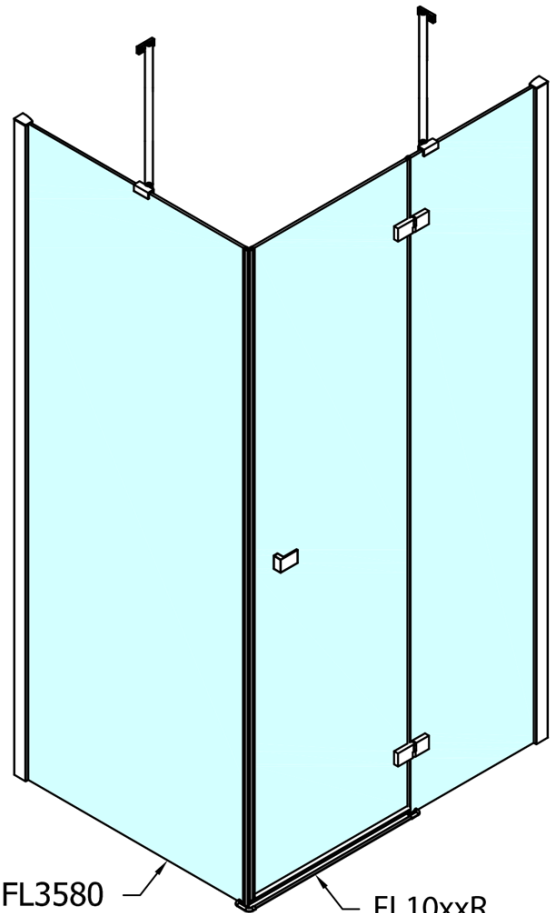

### Size

**Width:** 1300 mm

**Height:** 2000 mm

**Depth:** 1300 mm

### Properties

**Profile colour:** Chrome - polished aluminum

**Shape:** Square with corner entry

**Type of opening:** Double pivot door

**Opening width:** 795 mm

**Glass colour:** TRANSPARENT glass

**Glass finish:** Antidrop

**Glass thickness:** 8 mm

**Properties:** Frameless design

**Weight / Piece:** 106.0 kg

**Packaging:** 2 Piece

**Warranty:** 2 years

Technical sheet

FL10xxL  
FL11xxL

FL3580  
FL3590  
FL3510

FL3580  
FL3590  
FL3510

FL10xxR  
FL11xxR

	A (mm)	B (mm)	C (mm)
FL1080	785-801	≈ 210	779-795
FL1090	885-901	≈ 310	879-895
FL1010	985-1001	≈ 410	979-995
FL1011	1085-1101	≈ 510	1079-1095
FL1012	1185-1201	≈ 610	1179-1195
FL1113	1285-1301	≈ 710	1279-1295
FL1114	1385-1401	≈ 810	1379-1395
FL1115	1485-1501	≈ 910	1479-1495