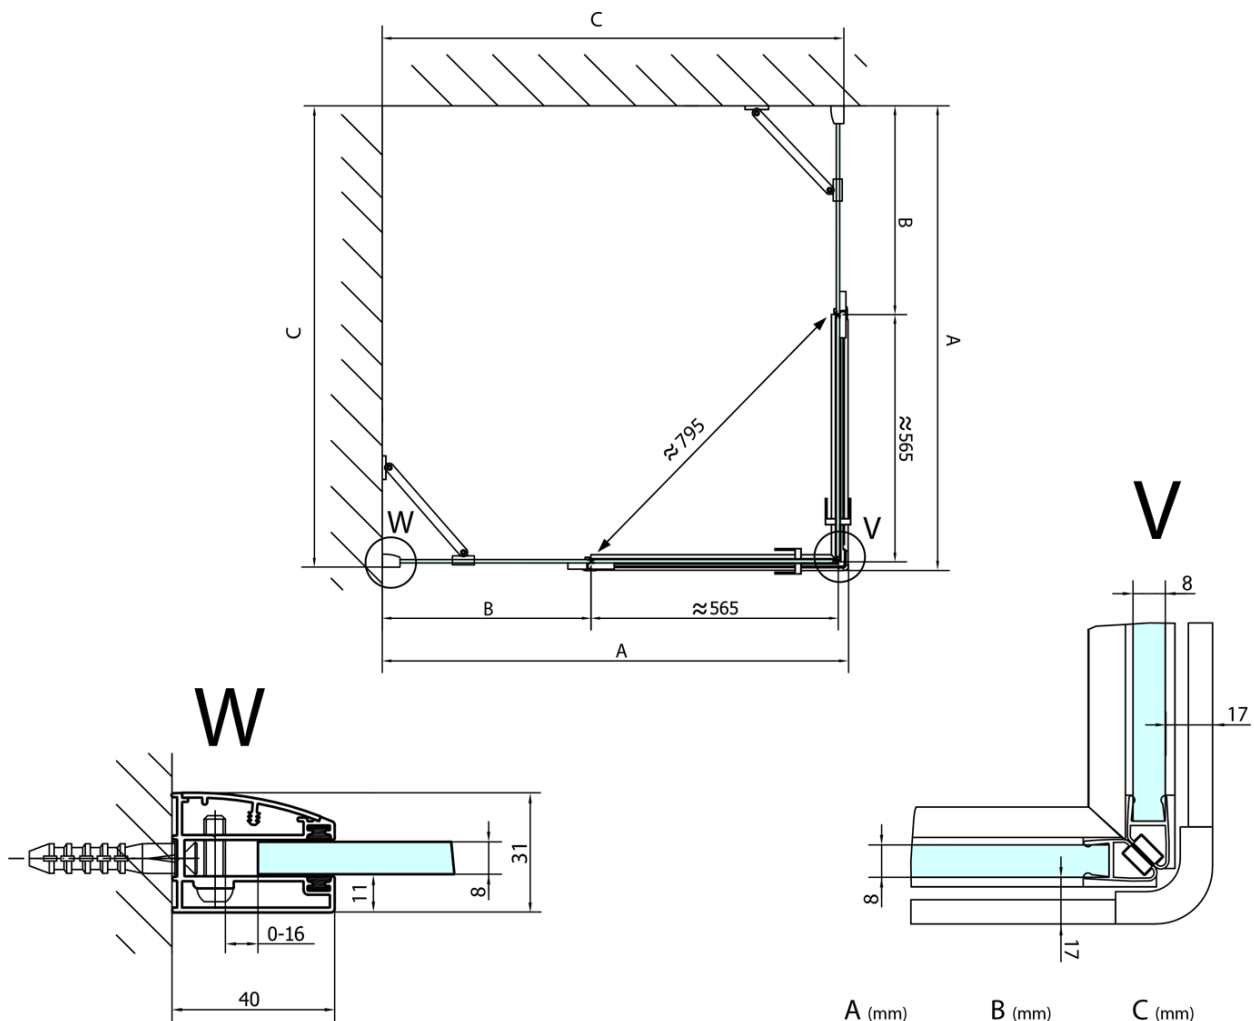

### Size

**Width:** 1300 mm

**Height:** 2000 mm

**Depth:** 1300 mm

### Properties

**Profile colour:** Chrome - polished aluminum

**Shape:** Square with corner entry

**Type of opening:** Double pivot door

**Opening width:** 795 mm

**Glass colour:** TRANSPARENT glass

**Glass finish:** Antidrop

**Glass thickness:** 8 mm

**Properties:** Frameless design

**Weight / Piece:** 106.0 kg

**Packaging:** 2 Piece

**Warranty:** 2 years

Technical sheet

FL10xxL  
FL11xxL

FL3580  
FL3590  
FL3510

FL3580  
FL3590  
FL3510

FL10xxR  
FL11xxR

	A (mm)	B (mm)	C (mm)
FL1080	785-801	≈ 210	779-795
FL1090	885-901	≈ 310	879-895
FL1010	985-1001	≈ 410	979-995
FL1011	1085-1101	≈ 510	1079-1095
FL1012	1185-1201	≈ 610	1179-1195
FL1113	1285-1301	≈ 710	1279-1295
FL1114	1385-1401	≈ 810	1379-1395
FL1115	1485-1501	≈ 910	1479-1495