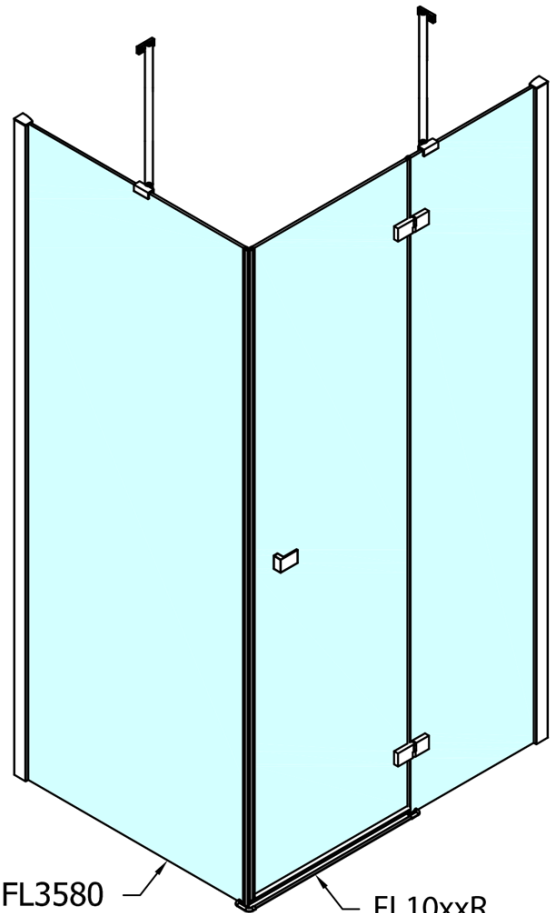

FORTIS Square screen 1300x1300 mm, corner

Order code: FL1113LFL1113R

Basic information

Brand: Polysan

Series: FORTIS

Size

Width: 1300 mm

Height: 2000 mm

Depth: 1300 mm

Properties

Profile colour: Chrome - polished aluminum

Shape: Square with corner entry

Type of opening: Double pivot door

Opening width: 795 mm

Glass colour: TRANSPARENT glass

Glass finish: Antidrop

Glass thickness: 8 mm

Properties: Frameless design

Weight / Piece: 106.0 kg

Packaging: 2 Piece

Warranty: 2 years

Technical sheet

FL10xxL
FL11xxL

FL3580
FL3590
FL3510

FL3580
FL3590
FL3510

FL10xxR
FL11xxR

	A (mm)	B (mm)	C (mm)
FL1080	785-801	≈ 210	779-795
FL1090	885-901	≈ 310	879-895
FL1010	985-1001	≈ 410	979-995
FL1011	1085-1101	≈ 510	1079-1095
FL1012	1185-1201	≈ 610	1179-1195
FL1113	1285-1301	≈ 710	1279-1295
FL1114	1385-1401	≈ 810	1379-1395
FL1115	1485-1501	≈ 910	1479-1495