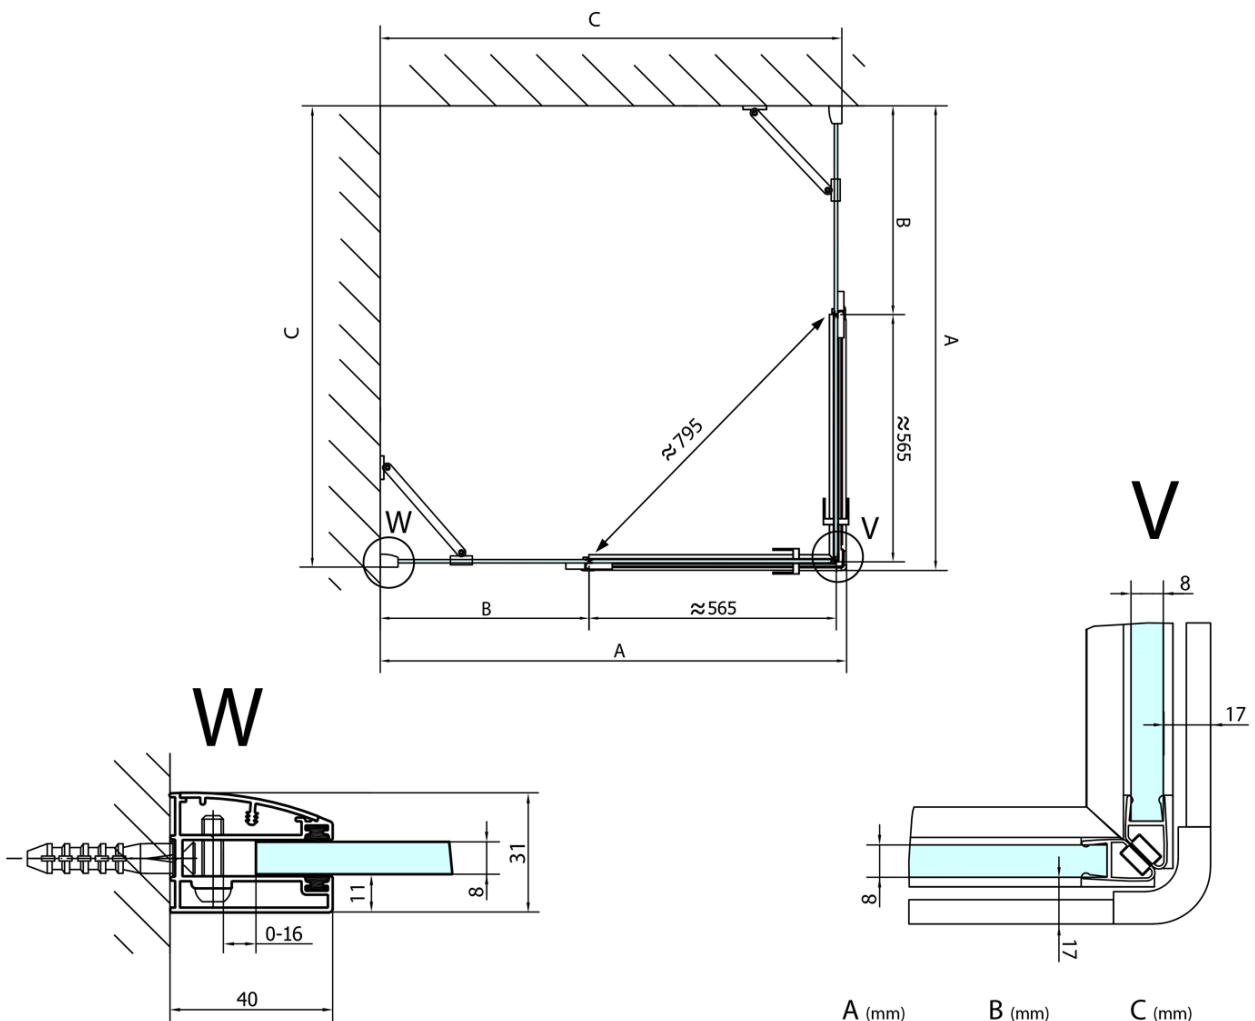

FORTIS Square screen 1300x1300 mm, corner

Order code: FL1113LFL1113R

Basic information

Brand: Polysan

Series: FORTIS

Size

Width: 1300 mm

Height: 2000 mm

Depth: 1300 mm

Properties

Profile colour: Chrome - polished aluminum

Shape: Square with corner entry

Type of opening: Double pivot door

Opening width: 795 mm

Glass colour: TRANSPARENT glass

Glass finish: Antidrop

Glass thickness: 8 mm

Properties: Frameless design

Weight / Piece: 106.0 kg

Packaging: 2 Piece

Warranty: 2 years

Technical sheet

FL10xxL
FL11xxL

FL3580
FL3590
FL3510

FL3580
FL3590
FL3510

FL10xxR
FL11xxR

	A (mm)	B (mm)	C (mm)
FL1080	785-801	≈ 210	779-795
FL1090	885-901	≈ 310	879-895
FL1010	985-1001	≈ 410	979-995
FL1011	1085-1101	≈ 510	1079-1095
FL1012	1185-1201	≈ 610	1179-1195
FL1113	1285-1301	≈ 710	1279-1295
FL1114	1385-1401	≈ 810	1379-1395
FL1115	1485-1501	≈ 910	1479-1495