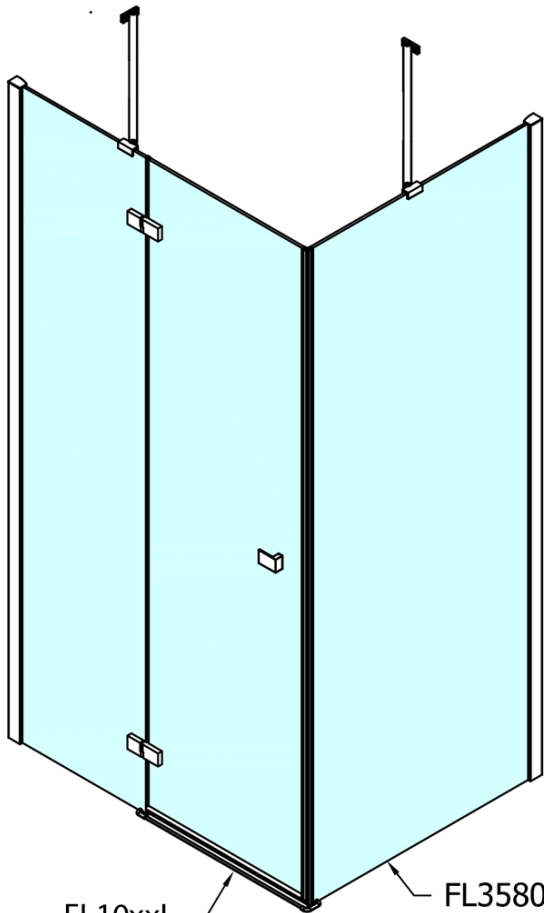

FORTIS Square screen 1300x1300 mm, corner

Order code: FL1113LFL1113R

Basic information

Brand: Polysan

Series: FORTIS

Size

Width: 1300 mm

Height: 2000 mm

Depth: 1300 mm

Properties

Profile colour: Chrome - polished aluminum

Shape: Square with corner entry

Type of opening: Double pivot door

Opening width: 795 mm

Glass colour: TRANSPARENT glass

Glass finish: Antidrop

Glass thickness: 8 mm

Properties: Frameless design

Weight / Piece: 106.0 kg

Packaging: 2 Piece

Warranty: 2 years

Technical sheet

FL10xxL
FL11xxL

FL3580
FL3590
FL3510

FL3580
FL3590
FL3510

FL10xxR
FL11xxR

	A (mm)	B (mm)	C (mm)
FL1080	785-801	≈ 210	779-795
FL1090	885-901	≈ 310	879-895
FL1010	985-1001	≈ 410	979-995
FL1011	1085-1101	≈ 510	1079-1095
FL1012	1185-1201	≈ 610	1179-1195
FL1113	1285-1301	≈ 710	1279-1295
FL1114	1385-1401	≈ 810	1379-1395
FL1115	1485-1501	≈ 910	1479-1495