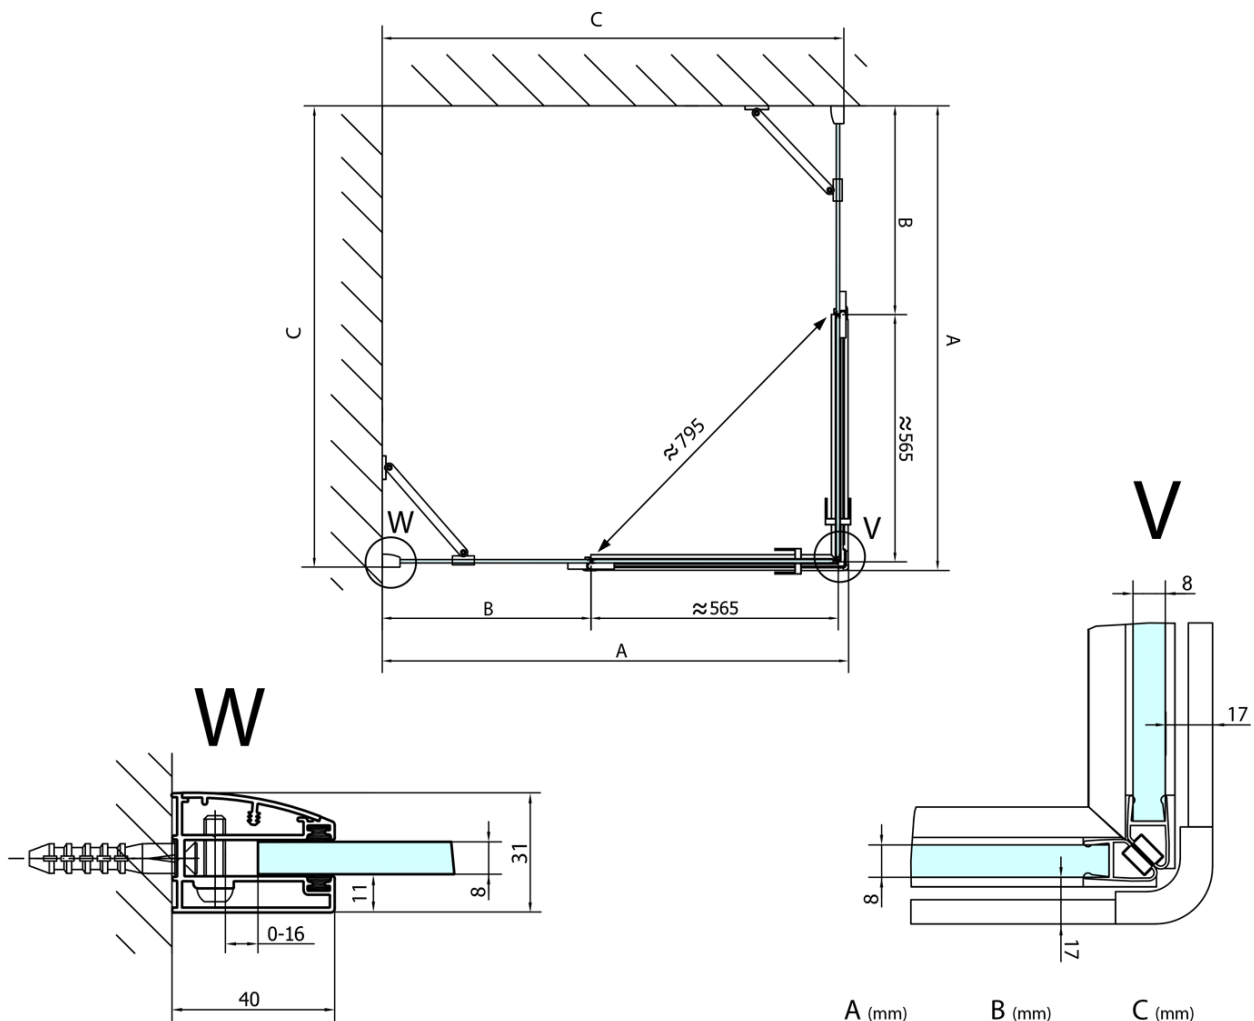

FORTIS Square screen 1200x1200 mm, corner

Order code: FL1012LFL1012R

Basic information

Brand: Polysan

Series: FORTIS

Size

Width: 1200 mm

Height: 2000 mm

Depth: 1200 mm

Properties

Profile colour: Chrome - polished aluminum

Shape: Square with corner entry

Type of opening: Double pivot door

Opening width: 795 mm

Glass colour: TRANSPARENT glass

Glass finish: Antidrop

Glass thickness: 8 mm

Properties: Frameless design

Weight / Piece: 102.0 kg

Packaging: 2 Piece

Warranty: 2 years

Technical sheet

FL10xxL
FL11xxL

FL10xxR
FL11xxR

	A (mm)	B (mm)	C (mm)
FL1080	785-801	≈ 210	779-795
FL1090	885-901	≈ 310	879-895
FL1010	985-1001	≈ 410	979-995
FL1011	1085-1101	≈ 510	1079-1095
FL1012	1185-1201	≈ 610	1179-1195
FL1113	1285-1301	≈ 710	1279-1295
FL1114	1385-1401	≈ 810	1379-1395
FL1115	1485-1501	≈ 910	1479-1495