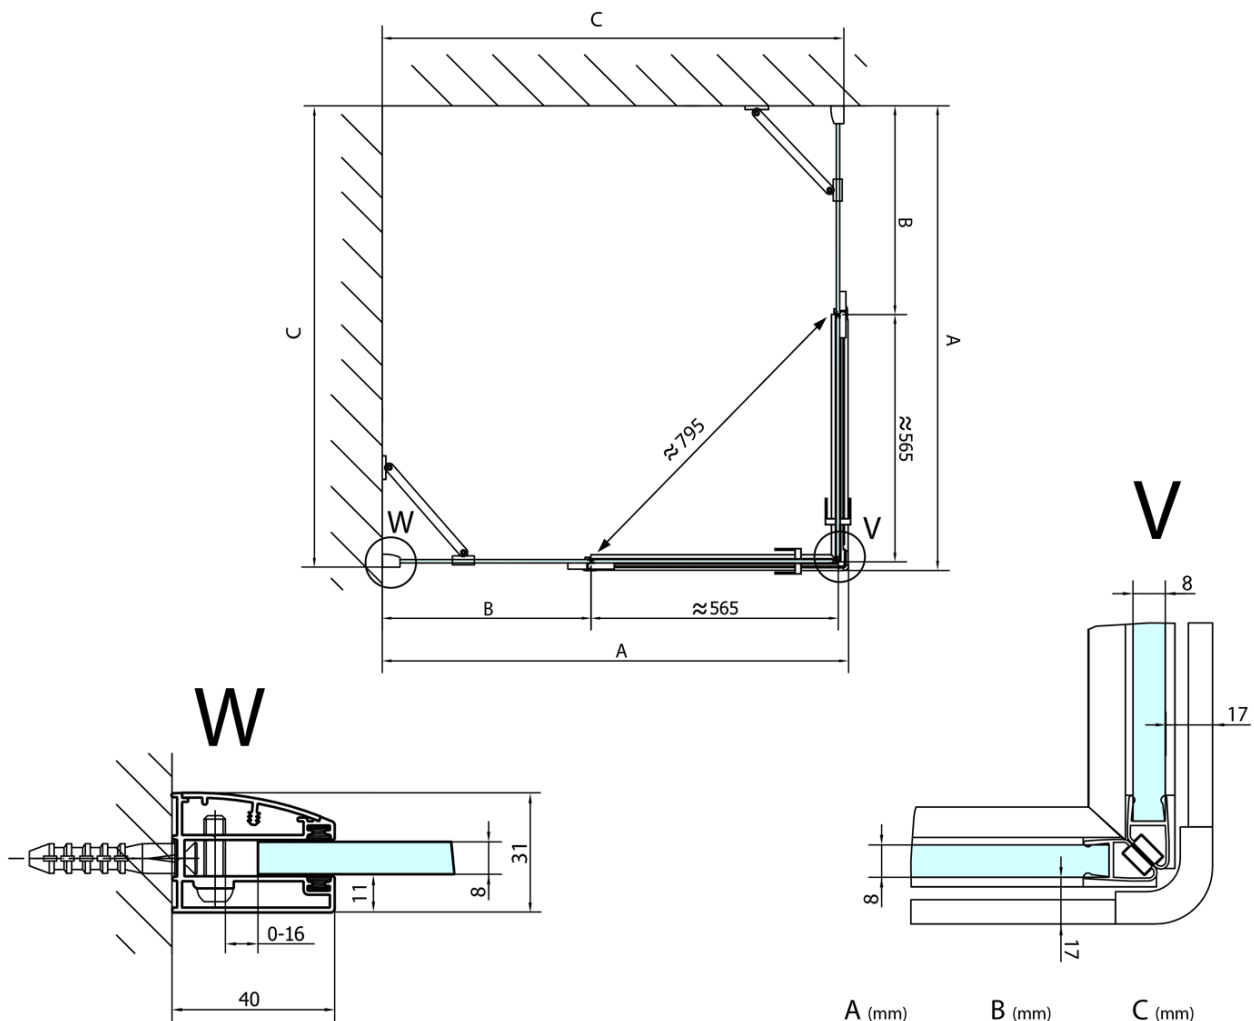

### Size

**Width:** 900 mm

**Height:** 2000 mm

**Depth:** 900 mm

### Properties

**Profile colour:** Chrome - polished aluminum

**Shape:** Square with corner entry

**Type of opening:** Double pivot door

**Opening width:** 795 mm

**Glass colour:** TRANSPARENT glass

**Glass finish:** Antidrop

**Glass thickness:** 8 mm

**Properties:** Frameless design

**Weight / Piece:** 84.0 kg

**Packaging:** 2 Piece

**Warranty:** 2 years

Technical sheet

FL10xxL  
FL11xxL

FL10xxR  
FL11xxR

	A (mm)	B (mm)	C (mm)
FL1080	785-801	≈ 210	779-795
FL1090	885-901	≈ 310	879-895
FL1010	985-1001	≈ 410	979-995
FL1011	1085-1101	≈ 510	1079-1095
FL1012	1185-1201	≈ 610	1179-1195
FL1113	1285-1301	≈ 710	1279-1295
FL1114	1385-1401	≈ 810	1379-1395
FL1115	1485-1501	≈ 910	1479-1495