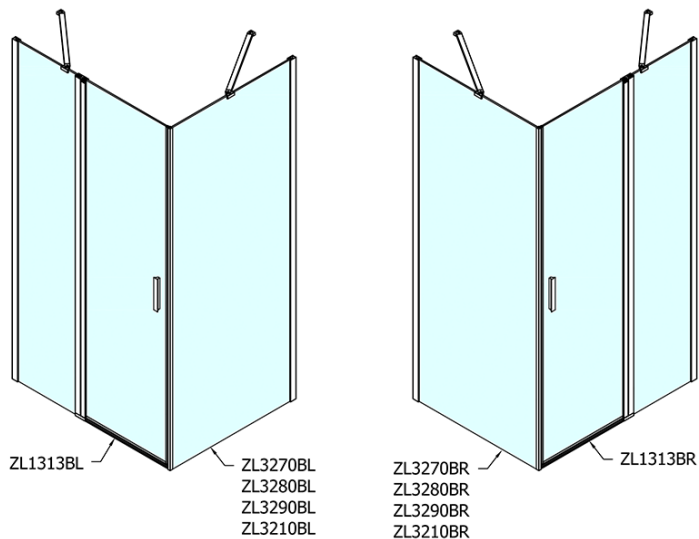

ZOOM Black Rectangular screen 1300x1000mm L/R variant

Order code: ZL1313BZL3210B

Basic information

Brand: Polysan
Series: ZOOM BLACK

Size

Width: 1300 mm
Height: 2000 mm
Depth: 1000 mm

Properties

Profile colour: Black matt
Shape: Rectangular shower enclosures
Type of opening: Single pivot door
Opening direction: Versatile
Opening width: 620 mm
Glass colour: TRANSPARENT glass
Glass finish: Antidrop
Glass thickness: 6 mm
Properties: Frameless design, Opening outside and inside
Weight / Piece: 73.0 kg
Packaging: 2 Piece
Warranty: 2 years

ZOOM Black Rectangular screen 1300x1000mm L/R
variant

Technical sheet

	B
ZL1313B-ZL3270B	670-690
ZL1313B-ZL3280B	770-790
ZL1313B-ZL3290B	870-890
ZL1313B-ZL3210B	970-990