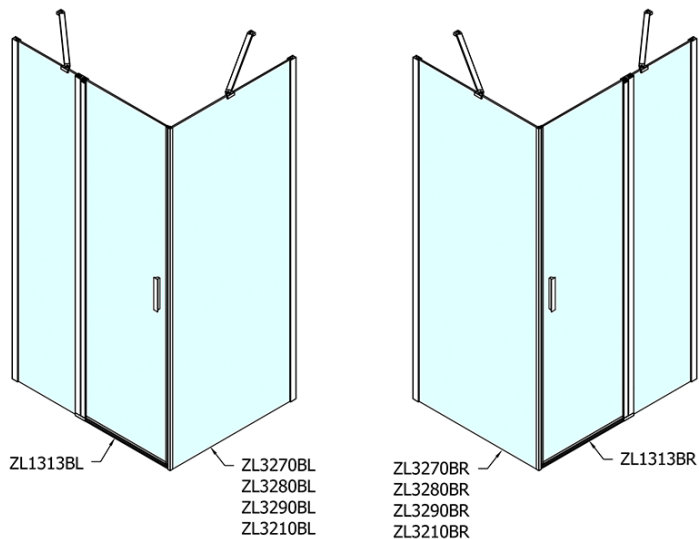

### Size

**Width:** 1300 mm  
**Height:** 2000 mm  
**Depth:** 1000 mm

### Properties

**Profile colour:** Black matt  
**Shape:** Rectangular shower enclosures  
**Type of opening:** Single pivot door  
**Opening direction:** Versatile  
**Opening width:** 620 mm  
**Glass colour:** TRANSPARENT glass  
**Glass finish:** Antidrop  
**Glass thickness:** 6 mm  
**Properties:** Frameless design, Opening outside and inside  
**Weight / Piece:** 73.0 kg  
**Packaging:** 2 Piece  
**Warranty:** 2 years

ZOOM Black Rectangular screen 1300x1000mm L/R  
variant

Technical sheet

	B
ZL1313B-ZL3270B	670-690
ZL1313B-ZL3280B	770-790
ZL1313B-ZL3290B	870-890
ZL1313B-ZL3210B	970-990