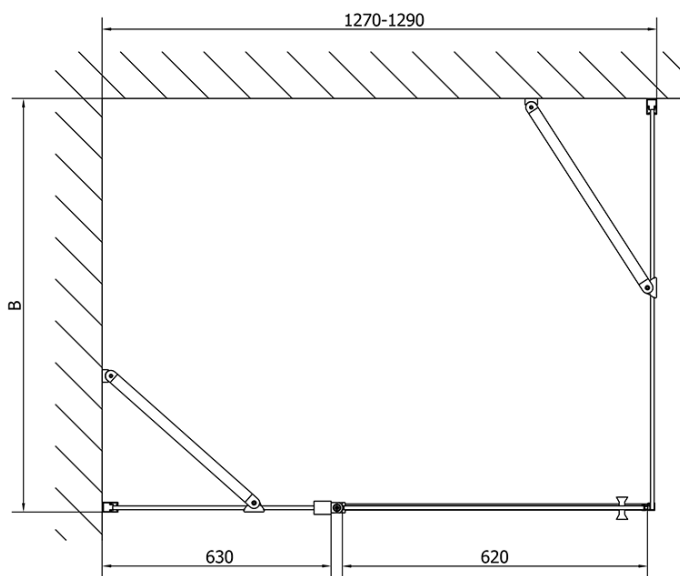

ZOOM Black Rectangular screen 1300x1000mm L/R variant

Order code: ZL1313BZL3210B

Basic information

Brand: Polysan
Series: ZOOM BLACK

Size

Width: 1300 mm
Height: 2000 mm
Depth: 1000 mm

Properties

Profile colour: Black matt
Shape: Rectangular shower enclosures
Type of opening: Single pivot door
Opening direction: Versatile
Opening width: 620 mm
Glass colour: TRANSPARENT glass
Glass finish: Antidrop
Glass thickness: 6 mm
Properties: Frameless design, Opening outside and inside
Weight / Piece: 73.0 kg
Packaging: 2 Piece
Warranty: 2 years

ZOOM Black Rectangular screen 1300x1000mm L/R
variant

Technical sheet

	B
ZL1313B-ZL3270B	670-690
ZL1313B-ZL3280B	770-790
ZL1313B-ZL3290B	870-890
ZL1313B-ZL3210B	970-990