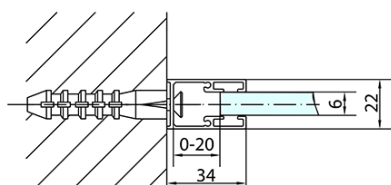

### Size

**Width:** 1300 mm  
**Height:** 2000 mm  
**Depth:** 1000 mm

### Properties

**Profile colour:** Black matt  
**Shape:** Rectangular shower enclosures  
**Type of opening:** Single pivot door  
**Opening direction:** Versatile  
**Opening width:** 620 mm  
**Glass colour:** TRANSPARENT glass  
**Glass finish:** Antidrop  
**Glass thickness:** 6 mm  
**Properties:** Frameless design, Opening outside and inside  
**Weight / Piece:** 73.0 kg  
**Packaging:** 2 Piece  
**Warranty:** 2 years

ZOOM Black Rectangular screen 1300x1000mm L/R  
variant

Technical sheet

	B
ZL1313B-ZL3270B	670-690
ZL1313B-ZL3280B	770-790
ZL1313B-ZL3290B	870-890
ZL1313B-ZL3210B	970-990