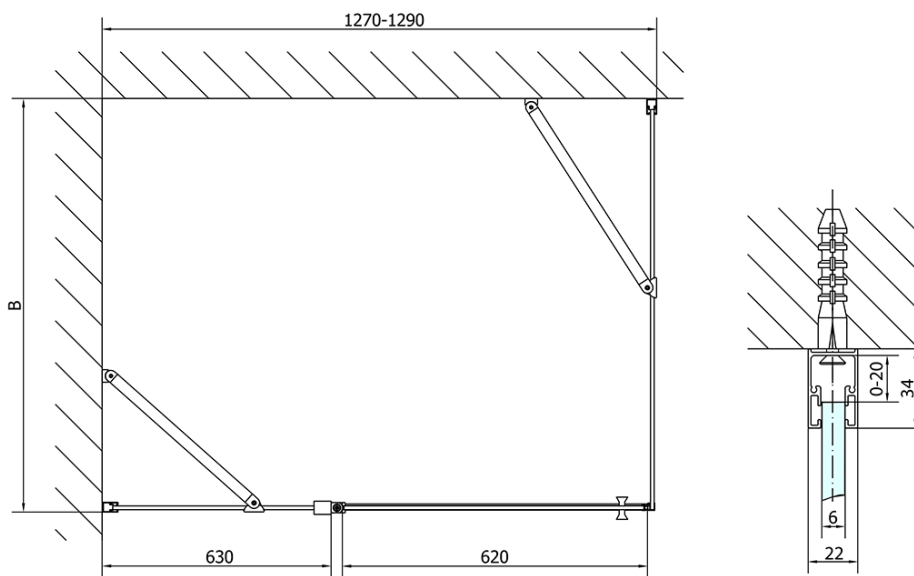

### Size

**Width:** 1300 mm  
**Height:** 2000 mm  
**Depth:** 1000 mm

### Properties

**Profile colour:** Black matt  
**Shape:** Rectangular shower enclosures  
**Type of opening:** Single pivot door  
**Opening direction:** Versatile  
**Opening width:** 620 mm  
**Glass colour:** TRANSPARENT glass  
**Glass finish:** Antidrop  
**Glass thickness:** 6 mm  
**Properties:** Frameless design, Opening outside and inside  
**Weight / Piece:** 73.0 kg  
**Packaging:** 2 Piece  
**Warranty:** 2 years

ZOOM Black Rectangular screen 1300x1000mm L/R  
variant

Technical sheet

	B
ZL1313B-ZL3270B	670-690
ZL1313B-ZL3280B	770-790
ZL1313B-ZL3290B	870-890
ZL1313B-ZL3210B	970-990