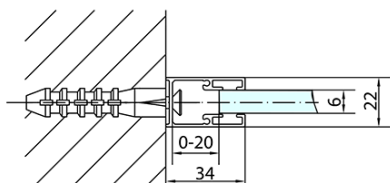

ZOOM Black Rectangular screen 1300x1000mm L/R variant

Order code: ZL1313BZL3210B

Basic information

Brand: Polysan
Series: ZOOM BLACK

Size

Width: 1300 mm
Height: 2000 mm
Depth: 1000 mm

Properties

Profile colour: Black matt
Shape: Rectangular shower enclosures
Type of opening: Single pivot door
Opening direction: Versatile
Opening width: 620 mm
Glass colour: TRANSPARENT glass
Glass finish: Antidrop
Glass thickness: 6 mm
Properties: Frameless design, Opening outside and inside
Weight / Piece: 73.0 kg
Packaging: 2 Piece
Warranty: 2 years

ZOOM Black Rectangular screen 1300x1000mm L/R
variant

Technical sheet

	B
ZL1313B-ZL3270B	670-690
ZL1313B-ZL3280B	770-790
ZL1313B-ZL3290B	870-890
ZL1313B-ZL3210B	970-990