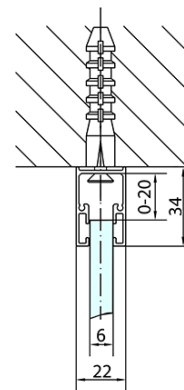

ZOOM Black Rectangular screen 1300x1000mm L/R variant

Order code: ZL1313BZL3210B

Basic information

Brand: Polysan
Series: ZOOM BLACK

Size

Width: 1300 mm
Height: 2000 mm
Depth: 1000 mm

Properties

Profile colour: Black matt
Shape: Rectangular shower enclosures
Type of opening: Single pivot door
Opening direction: Versatile
Opening width: 620 mm
Glass colour: TRANSPARENT glass
Glass finish: Antidrop
Glass thickness: 6 mm
Properties: Frameless design, Opening outside and inside
Weight / Piece: 73.0 kg
Packaging: 2 Piece
Warranty: 2 years

ZOOM Black Rectangular screen 1300x1000mm L/R
variant

Technical sheet

	B
ZL1313B-ZL3270B	670-690
ZL1313B-ZL3280B	770-790
ZL1313B-ZL3290B	870-890
ZL1313B-ZL3210B	970-990