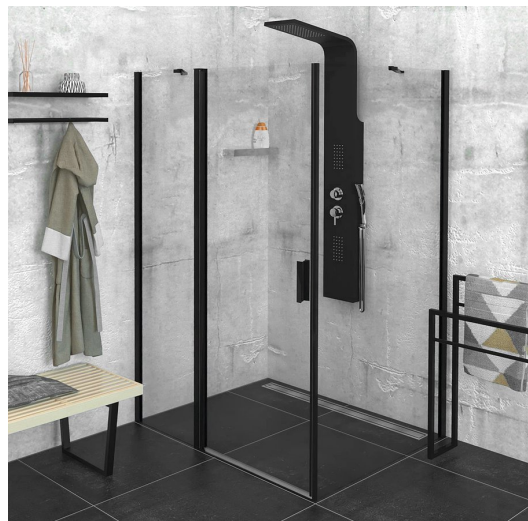

ZOOM Black Rectangular screen 1300x900mm L/R variant

Order code: ZL1313BZL3290B

Basic information

Brand: Polysan
Series: ZOOM BLACK

Size

Width: 1300 mm
Height: 2000 mm
Depth: 900 mm

Properties

Profile colour: Black matt
Shape: Rectangular shower enclosures
Type of opening: Single pivot door
Opening direction: Versatile
Opening width: 620 mm
Glass colour: TRANSPARENT glass
Glass finish: Antidrop
Glass thickness: 6 mm
Properties: Frameless design, Opening outside and inside
Weight / Piece: 70.0 kg
Packaging: 2 Piece
Warranty: 2 years

ZOOM Black Rectangular screen 1300x900mm L/R
variant

Technical sheet