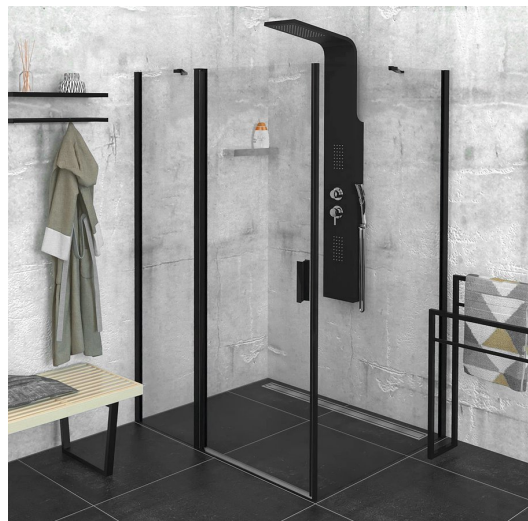

ZOOM Black Rectangular screen 1300x800mm L/R variant

Order code: ZL1313BZL3280B

Basic information

Brand: Polysan
Series: ZOOM BLACK

Size

Width: 1300 mm
Height: 2000 mm
Depth: 800 mm

Properties

Profile colour: Black matt
Shape: Rectangular shower enclosures
Type of opening: Single pivot door
Opening direction: Versatile
Opening width: 620 mm
Glass colour: TRANSPARENT glass
Glass finish: Antidrop
Glass thickness: 6 mm
Properties: Frameless design, Opening outside and inside
Weight / Piece: 67.0 kg
Packaging: 2 Piece
Warranty: 2 years

ZOOM Black Rectangular screen 1300x800mm L/R variant

Technical sheet