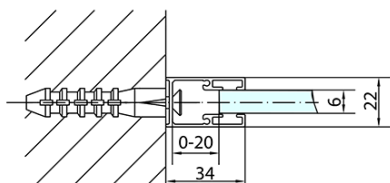

ZOOM Black Rectangular screen 1300x800mm L/R variant

Order code: ZL1313BZL3280B

Basic information

Brand: Polysan
Series: ZOOM BLACK

Size

Width: 1300 mm
Height: 2000 mm
Depth: 800 mm

Properties

Profile colour: Black matt
Shape: Rectangular shower enclosures
Type of opening: Single pivot door
Opening direction: Versatile
Opening width: 620 mm
Glass colour: TRANSPARENT glass
Glass finish: Antidrop
Glass thickness: 6 mm
Properties: Frameless design, Opening outside and inside
Weight / Piece: 67.0 kg
Packaging: 2 Piece
Warranty: 2 years

ZOOM Black Rectangular screen 1300x800mm L/R variant

Technical sheet

	B
ZL1313B-ZL3270B	670-690
ZL1313B-ZL3280B	770-790
ZL1313B-ZL3290B	870-890
ZL1313B-ZL3210B	970-990