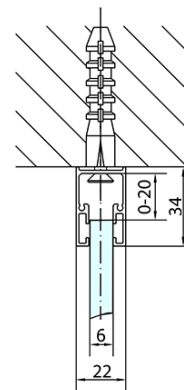

ZOOM Black Rectangular screen 1300x800mm L/R variant

Order code: ZL1313BZL3280B

Basic information

Brand: Polysan
Series: ZOOM BLACK

Size

Width: 1300 mm
Height: 2000 mm
Depth: 800 mm

Properties

Profile colour: Black matt
Shape: Rectangular shower enclosures
Type of opening: Single pivot door
Opening direction: Versatile
Opening width: 620 mm
Glass colour: TRANSPARENT glass
Glass finish: Antidrop
Glass thickness: 6 mm
Properties: Frameless design, Opening outside and inside
Weight / Piece: 67.0 kg
Packaging: 2 Piece
Warranty: 2 years

ZOOM Black Rectangular screen 1300x800mm L/R variant

Technical sheet

	B
ZL1313B-ZL3270B	670-690
ZL1313B-ZL3280B	770-790
ZL1313B-ZL3290B	870-890
ZL1313B-ZL3210B	970-990