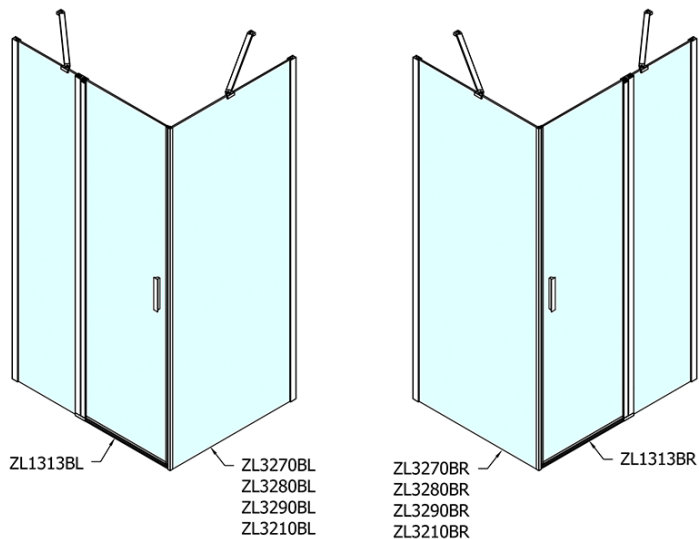

ZOOM Black Rectangular screen 1300x800mm L/R variant

Order code: ZL1313BZL3280B

Basic information

Brand: Polysan
Series: ZOOM BLACK

Size

Width: 1300 mm
Height: 2000 mm
Depth: 800 mm

Properties

Profile colour: Black matt
Shape: Rectangular shower enclosures
Type of opening: Single pivot door
Opening direction: Versatile
Opening width: 620 mm
Glass colour: TRANSPARENT glass
Glass finish: Antidrop
Glass thickness: 6 mm
Properties: Frameless design, Opening outside and inside
Weight / Piece: 67.0 kg
Packaging: 2 Piece
Warranty: 2 years

ZOOM Black Rectangular screen 1300x800mm L/R variant

Technical sheet

	B
ZL1313B-ZL3270B	670-690
ZL1313B-ZL3280B	770-790
ZL1313B-ZL3290B	870-890
ZL1313B-ZL3210B	970-990