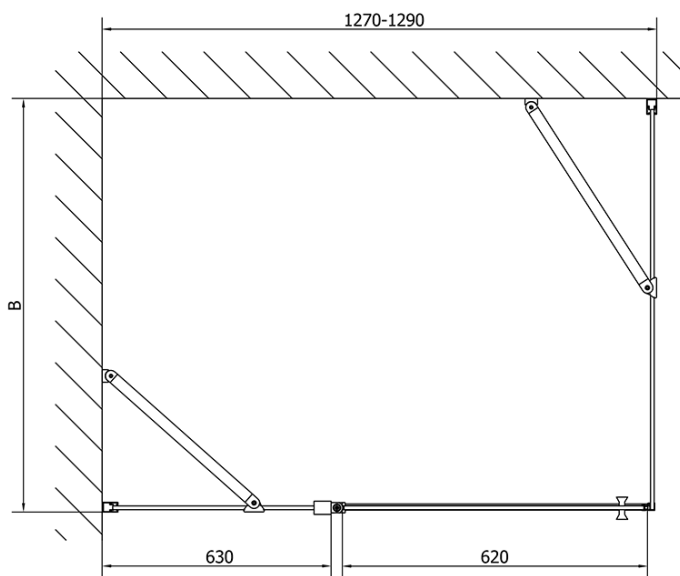

ZOOM Black Rectangular screen 1300x800mm L/R variant

Order code: ZL1313BZL3280B

Basic information

Brand: Polysan
Series: ZOOM BLACK

Size

Width: 1300 mm
Height: 2000 mm
Depth: 800 mm

Properties

Profile colour: Black matt
Shape: Rectangular shower enclosures
Type of opening: Single pivot door
Opening direction: Versatile
Opening width: 620 mm
Glass colour: TRANSPARENT glass
Glass finish: Antidrop
Glass thickness: 6 mm
Properties: Frameless design, Opening outside and inside
Weight / Piece: 67.0 kg
Packaging: 2 Piece
Warranty: 2 years

ZOOM Black Rectangular screen 1300x800mm L/R variant

Technical sheet

	B
ZL1313B-ZL3270B	670-690
ZL1313B-ZL3280B	770-790
ZL1313B-ZL3290B	870-890
ZL1313B-ZL3210B	970-990