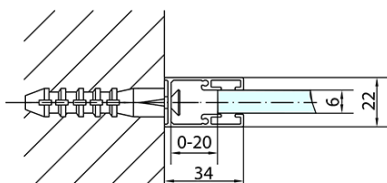

ZOOM Black Rectangular screen 1100x1000mm L/R variant

Order code: ZL1311BZL3210B

Basic information

Brand: Polysan
Series: ZOOM BLACK

Size

Width: 1100 mm
Height: 2000 mm
Depth: 1000 mm

Properties

Profile colour: Black matt
Shape: Rectangular shower enclosures
Type of opening: Single pivot door
Opening direction: Versatile
Opening width: 570 mm
Glass colour: TRANSPARENT glass
Glass finish: Antidrop
Glass thickness: 6 mm
Properties: Frameless design, Opening outside and inside
Weight / Piece: 67.0 kg
Packaging: 2 Piece
Warranty: 2 years

ZOOM Black Rectangular screen 1100x1000mm L/R variant

Technical sheet

	B
ZL1311B-ZL3270B	670-690
ZL1311B-ZL3280B	770-790
ZL1311B-ZL3290B	870-890
ZL1311B-ZL3210B	970-990