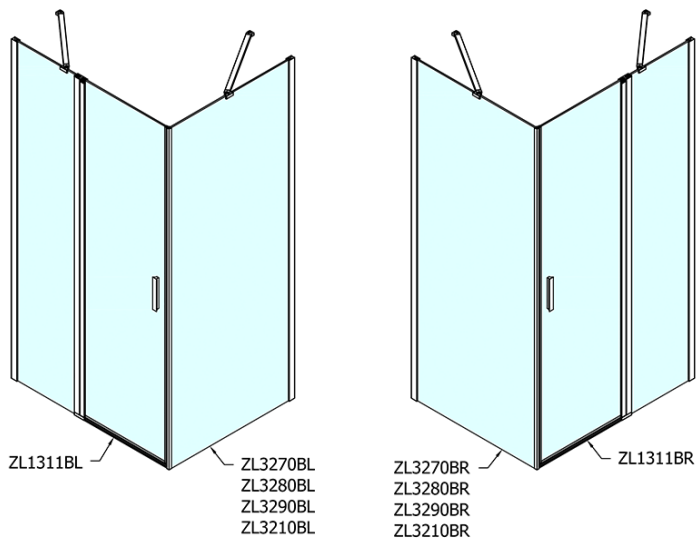

ZOOM Black Rectangular screen 1100x1000mm L/R variant

Order code: ZL1311BZL3210B

Basic information

Brand: Polysan
Series: ZOOM BLACK

Size

Width: 1100 mm
Height: 2000 mm
Depth: 1000 mm

Properties

Profile colour: Black matt
Shape: Rectangular shower enclosures
Type of opening: Single pivot door
Opening direction: Versatile
Opening width: 570 mm
Glass colour: TRANSPARENT glass
Glass finish: Antidrop
Glass thickness: 6 mm
Properties: Frameless design, Opening outside and inside
Weight / Piece: 67.0 kg
Packaging: 2 Piece
Warranty: 2 years

ZOOM Black Rectangular screen 1100x1000mm L/R variant

Technical sheet

	B
ZL1311B-ZL3270B	670-690
ZL1311B-ZL3280B	770-790
ZL1311B-ZL3290B	870-890
ZL1311B-ZL3210B	970-990