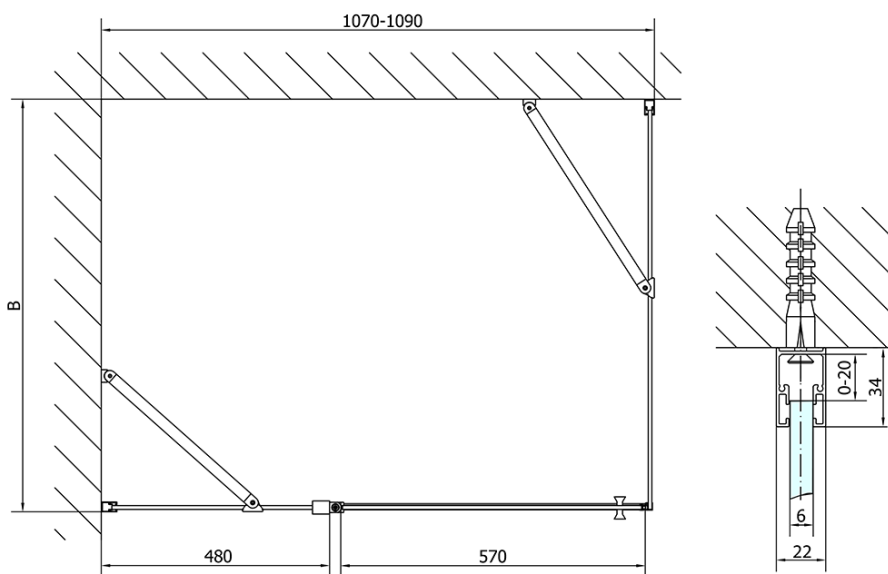

ZOOM Black Rectangular screen 1100x1000mm L/R variant

Order code: ZL1311BZL3210B

Basic information

Brand: Polysan
Series: ZOOM BLACK

Size

Width: 1100 mm
Height: 2000 mm
Depth: 1000 mm

Properties

Profile colour: Black matt
Shape: Rectangular shower enclosures
Type of opening: Single pivot door
Opening direction: Versatile
Opening width: 570 mm
Glass colour: TRANSPARENT glass
Glass finish: Antidrop
Glass thickness: 6 mm
Properties: Frameless design, Opening outside and inside
Weight / Piece: 67.0 kg
Packaging: 2 Piece
Warranty: 2 years

ZOOM Black Rectangular screen 1100x1000mm L/R variant

Technical sheet

	B
ZL1311B-ZL3270B	670-690
ZL1311B-ZL3280B	770-790
ZL1311B-ZL3290B	870-890
ZL1311B-ZL3210B	970-990