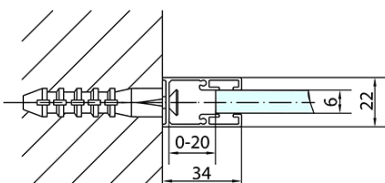

ZOOM Black Rectangular screen 1100x1000mm L/R variant

Order code: ZL1311BZL3210B

Basic information

Brand: Polysan
Series: ZOOM BLACK

Size

Width: 1100 mm
Height: 2000 mm
Depth: 1000 mm

Properties

Profile colour: Black matt
Shape: Rectangular shower enclosures
Type of opening: Single pivot door
Opening direction: Versatile
Opening width: 570 mm
Glass colour: TRANSPARENT glass
Glass finish: Antidrop
Glass thickness: 6 mm
Properties: Frameless design, Opening outside and inside
Weight / Piece: 67.0 kg
Packaging: 2 Piece
Warranty: 2 years

ZOOM Black Rectangular screen 1100x1000mm L/R variant

Technical sheet

	B
ZL1311B-ZL3270B	670-690
ZL1311B-ZL3280B	770-790
ZL1311B-ZL3290B	870-890
ZL1311B-ZL3210B	970-990