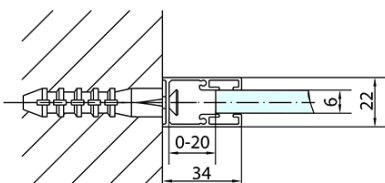

ZOOM Black Rectangular screen 1100x800mm L/R variant

Order code: ZL1311BZL3280B

Basic information

Brand: Polysan
Series: ZOOM BLACK

Size

Width: 1100 mm
Height: 2000 mm
Depth: 800 mm

Properties

Profile colour: Black matt
Shape: Rectangular shower enclosures
Type of opening: Single pivot door
Opening direction: Versatile
Opening width: 570 mm
Glass colour: TRANSPARENT glass
Glass finish: Antidrop
Glass thickness: 6 mm
Properties: Frameless design, Opening outside and inside
Weight / Piece: 61.0 kg
Packaging: 2 Piece
Warranty: 2 years

ZOOM Black Rectangular screen 1100x800mm L/R variant

Technical sheet

	B
ZL1311B-ZL3270B	670-690
ZL1311B-ZL3280B	770-790
ZL1311B-ZL3290B	870-890
ZL1311B-ZL3210B	970-990