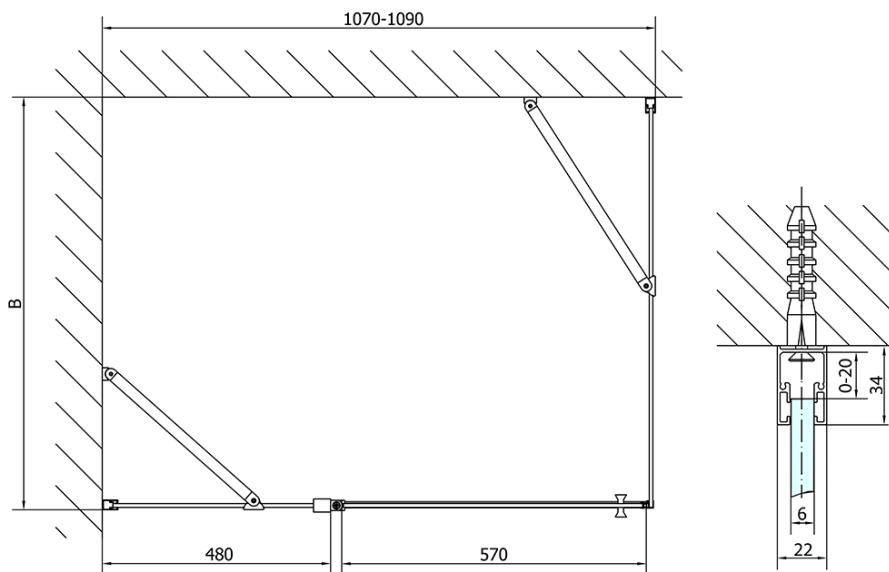

ZOOM Black Rectangular screen 1100x800mm L/R variant

Order code: ZL1311BZL3280B

Basic information

Brand: Polysan
Series: ZOOM BLACK

Size

Width: 1100 mm
Height: 2000 mm
Depth: 800 mm

Properties

Profile colour: Black matt
Shape: Rectangular shower enclosures
Type of opening: Single pivot door
Opening direction: Versatile
Opening width: 570 mm
Glass colour: TRANSPARENT glass
Glass finish: Antidrop
Glass thickness: 6 mm
Properties: Frameless design, Opening outside and inside
Weight / Piece: 61.0 kg
Packaging: 2 Piece
Warranty: 2 years

ZOOM Black Rectangular screen 1100x800mm L/R
variant

Technical sheet

	B
ZL1311B-ZL3270B	670-690
ZL1311B-ZL3280B	770-790
ZL1311B-ZL3290B	870-890
ZL1311B-ZL3210B	970-990