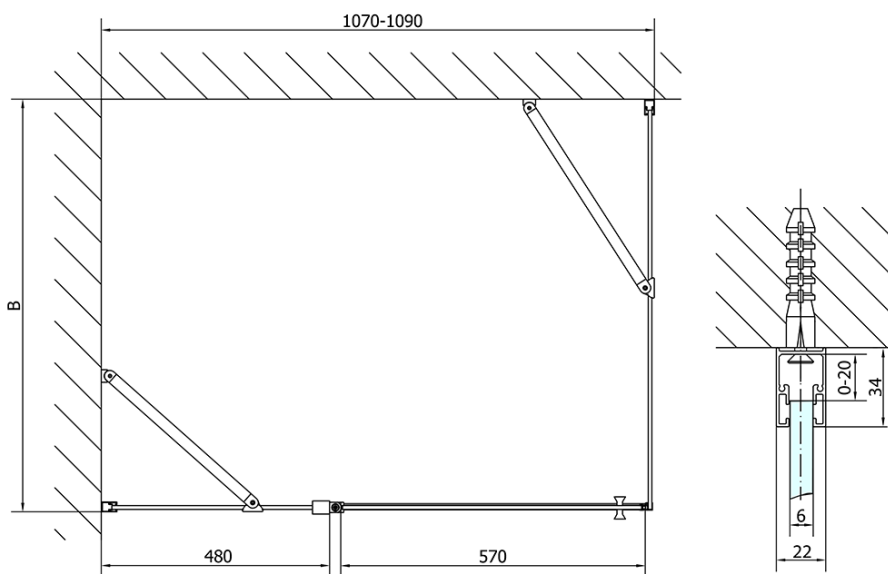

ZOOM Black Rectangular screen 1100x800mm L/R variant

Order code: ZL1311BZL3280B

Basic information

Brand: Polysan
Series: ZOOM BLACK

Size

Width: 1100 mm
Height: 2000 mm
Depth: 800 mm

Properties

Profile colour: Black matt
Shape: Rectangular shower enclosures
Type of opening: Single pivot door
Opening direction: Versatile
Opening width: 570 mm
Glass colour: TRANSPARENT glass
Glass finish: Antidrop
Glass thickness: 6 mm
Properties: Frameless design, Opening outside and inside
Weight / Piece: 61.0 kg
Packaging: 2 Piece
Warranty: 2 years

ZOOM Black Rectangular screen 1100x800mm L/R variant

Technical sheet

	B
ZL1311B-ZL3270B	670-690
ZL1311B-ZL3280B	770-790
ZL1311B-ZL3290B	870-890
ZL1311B-ZL3210B	970-990