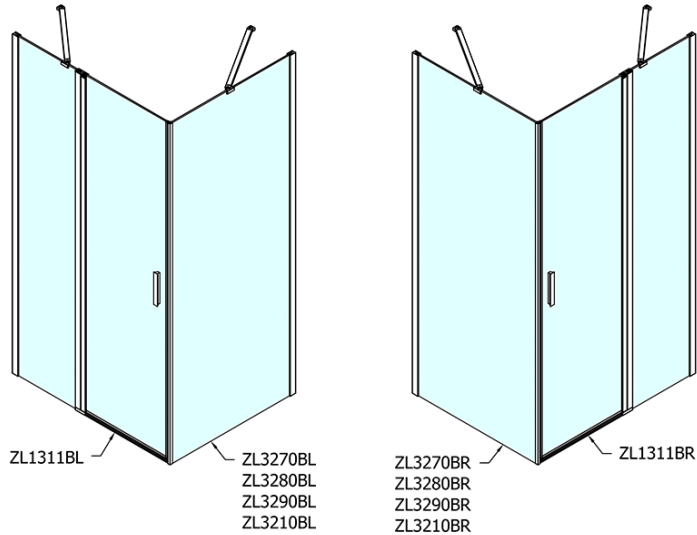

ZOOM Black Rectangular screen 1100x800mm L/R variant

Order code: ZL1311BZL3280B

Basic information

Brand: Polysan
Series: ZOOM BLACK

Size

Width: 1100 mm
Height: 2000 mm
Depth: 800 mm

Properties

Profile colour: Black matt
Shape: Rectangular shower enclosures
Type of opening: Single pivot door
Opening direction: Versatile
Opening width: 570 mm
Glass colour: TRANSPARENT glass
Glass finish: Antidrop
Glass thickness: 6 mm
Properties: Frameless design, Opening outside and inside
Weight / Piece: 61.0 kg
Packaging: 2 Piece
Warranty: 2 years

ZOOM Black Rectangular screen 1100x800mm L/R
variant

Technical sheet

	B
ZL1311B-ZL3270B	670-690
ZL1311B-ZL3280B	770-790
ZL1311B-ZL3290B	870-890
ZL1311B-ZL3210B	970-990