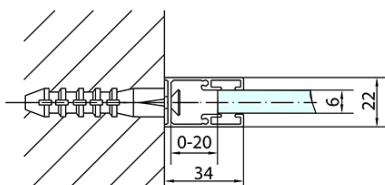

ZOOM Black Rectangular screen 1100x800mm L/R variant

Order code: ZL1311BZL3280B

Basic information

Brand: Polysan
Series: ZOOM BLACK

Size

Width: 1100 mm
Height: 2000 mm
Depth: 800 mm

Properties

Profile colour: Black matt
Shape: Rectangular shower enclosures
Type of opening: Single pivot door
Opening direction: Versatile
Opening width: 570 mm
Glass colour: TRANSPARENT glass
Glass finish: Antidrop
Glass thickness: 6 mm
Properties: Frameless design, Opening outside and inside
Weight / Piece: 61.0 kg
Packaging: 2 Piece
Warranty: 2 years

ZOOM Black Rectangular screen 1100x800mm L/R
variant

Technical sheet

	B
ZL1311B-ZL3270B	670-690
ZL1311B-ZL3280B	770-790
ZL1311B-ZL3290B	870-890
ZL1311B-ZL3210B	970-990