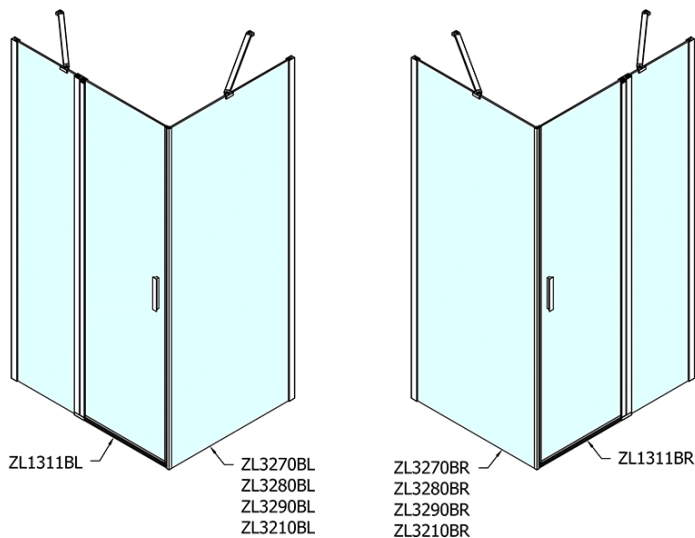

ZOOM Black Rectangular screen 1100x800mm L/R variant

Order code: ZL1311BZL3280B

Basic information

Brand: Polysan
Series: ZOOM BLACK

Size

Width: 1100 mm
Height: 2000 mm
Depth: 800 mm

Properties

Profile colour: Black matt
Shape: Rectangular shower enclosures
Type of opening: Single pivot door
Opening direction: Versatile
Opening width: 570 mm
Glass colour: TRANSPARENT glass
Glass finish: Antidrop
Glass thickness: 6 mm
Properties: Frameless design, Opening outside and inside
Weight / Piece: 61.0 kg
Packaging: 2 Piece
Warranty: 2 years

ZOOM Black Rectangular screen 1100x800mm L/R variant

Technical sheet

	B
ZL1311B-ZL3270B	670-690
ZL1311B-ZL3280B	770-790
ZL1311B-ZL3290B	870-890
ZL1311B-ZL3210B	970-990