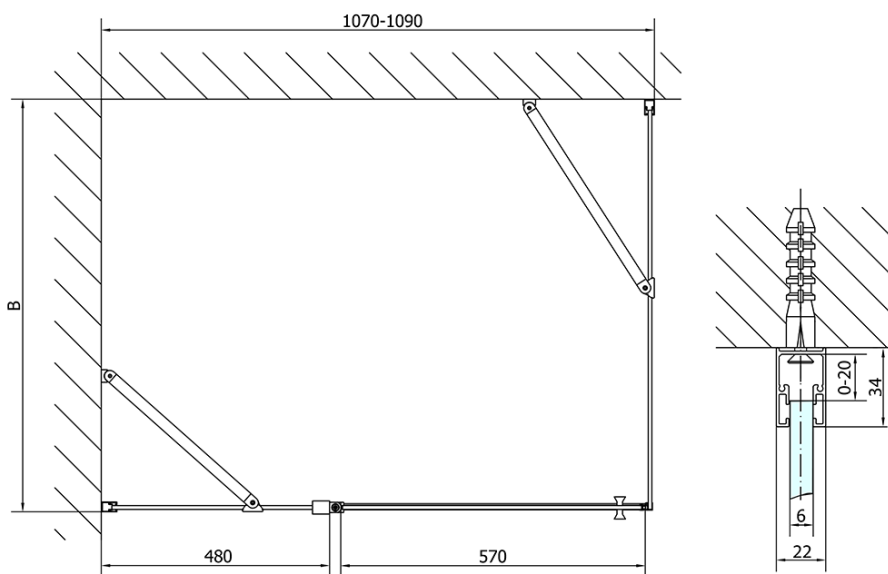

ZOOM Black Rectangular screen 1100x800mm L/R variant

Technical sheet

	B
ZL1311B-ZL3270B	670-690
ZL1311B-ZL3280B	770-790
ZL1311B-ZL3290B	870-890
ZL1311B-ZL3210B	970-990