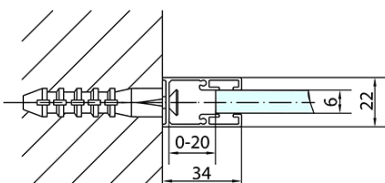

Technical sheet

	B
ZL1311B-ZL3270B	670-690
ZL1311B-ZL3280B	770-790
ZL1311B-ZL3290B	870-890
ZL1311B-ZL3210B	970-990