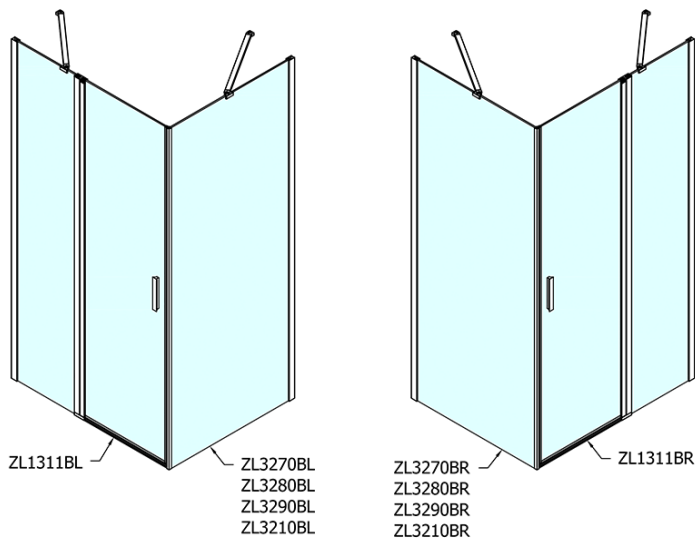

ZOOM Black Rectangular screen 1100x800mm L/R variant

Technical sheet

	B
ZL1311B-ZL3270B	670-690
ZL1311B-ZL3280B	770-790
ZL1311B-ZL3290B	870-890
ZL1311B-ZL3210B	970-990