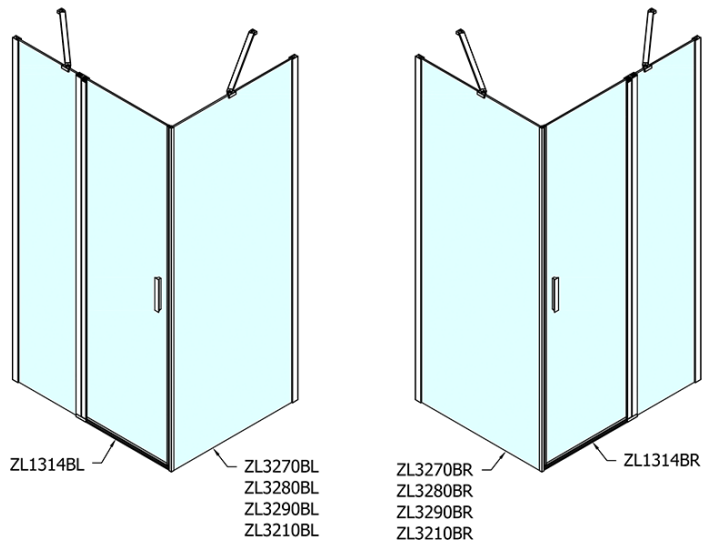

### Size

**Width:** 1400 mm  
**Height:** 2000 mm  
**Depth:** 1000 mm

### Properties

**Profile colour:** Black matt  
**Shape:** Rectangular shower enclosures  
**Type of opening:** Single pivot door  
**Opening direction:** Versatile  
**Opening width:** 620 mm  
**Glass colour:** TRANSPARENT glass  
**Glass finish:** Antidrop  
**Glass thickness:** 6 mm  
**Properties:** Frameless design, Opening outside and inside  
**Weight / Piece:** 76.0 kg  
**Packaging:** 2 Piece  
**Warranty:** 2 years

ZOOM Black Rectangular screen 1400x1000mm L/R  
variant

Technical sheet

	B
ZL1314B-ZL3270B	670-690
ZL1314B-ZL3280B	770-790
ZL1314B-ZL3290B	870-890
ZL1314B-ZL3210B	970-990