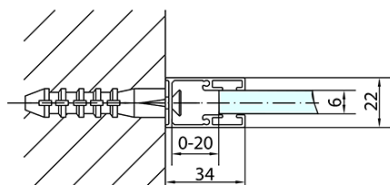

### Size

**Width:** 1400 mm  
**Height:** 2000 mm  
**Depth:** 1000 mm

### Properties

**Profile colour:** Black matt  
**Shape:** Rectangular shower enclosures  
**Type of opening:** Single pivot door  
**Opening direction:** Versatile  
**Opening width:** 620 mm  
**Glass colour:** TRANSPARENT glass  
**Glass finish:** Antidrop  
**Glass thickness:** 6 mm  
**Properties:** Frameless design, Opening outside and inside  
**Weight / Piece:** 76.0 kg  
**Packaging:** 2 Piece  
**Warranty:** 2 years

ZOOM Black Rectangular screen 1400x1000mm L/R  
variant

Technical sheet

	B
ZL1314B-ZL3270B	670-690
ZL1314B-ZL3280B	770-790
ZL1314B-ZL3290B	870-890
ZL1314B-ZL3210B	970-990