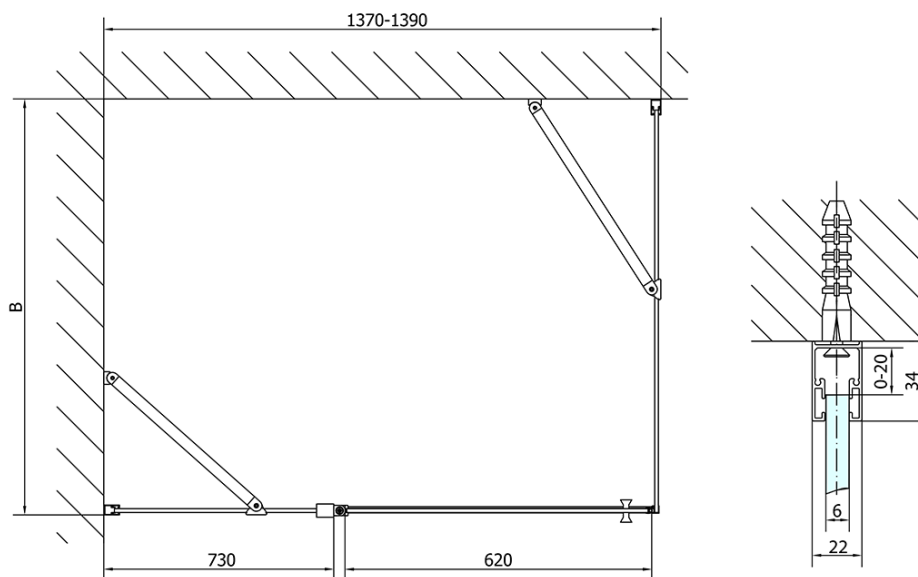

### Size

**Width:** 1400 mm  
**Height:** 2000 mm  
**Depth:** 1000 mm

### Properties

**Profile colour:** Black matt  
**Shape:** Rectangular shower enclosures  
**Type of opening:** Single pivot door  
**Opening direction:** Versatile  
**Opening width:** 620 mm  
**Glass colour:** TRANSPARENT glass  
**Glass finish:** Antidrop  
**Glass thickness:** 6 mm  
**Properties:** Frameless design, Opening outside and inside  
**Weight / Piece:** 76.0 kg  
**Packaging:** 2 Piece  
**Warranty:** 2 years

ZOOM Black Rectangular screen 1400x1000mm L/R  
variant

Technical sheet

	B
ZL1314B-ZL3270B	670-690
ZL1314B-ZL3280B	770-790
ZL1314B-ZL3290B	870-890
ZL1314B-ZL3210B	970-990