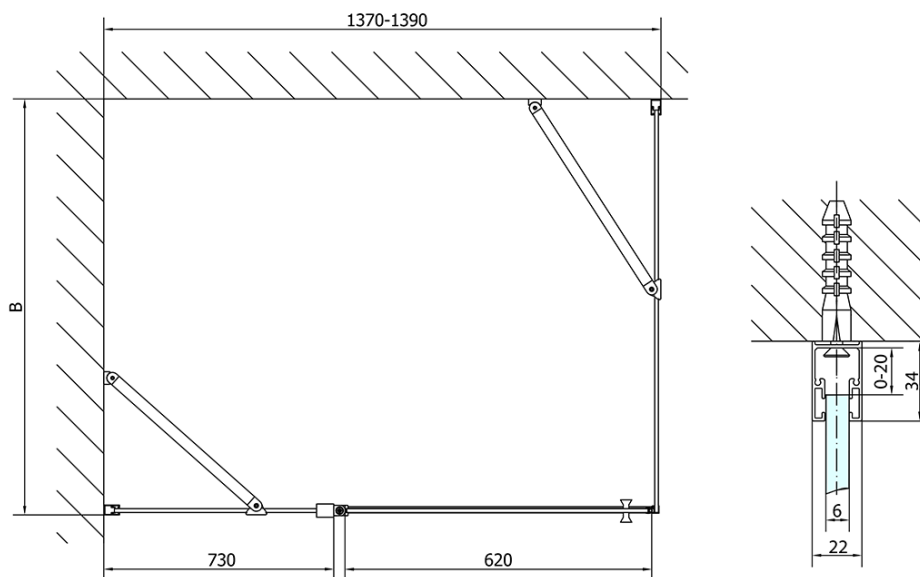

ZOOM Black Rectangular screen 1400x900mm L/R variant

Order code: ZL1314BZL3290B

Basic information

Brand: Polysan
Series: ZOOM BLACK

Size

Width: 1400 mm
Height: 2000 mm
Depth: 900 mm

Properties

Profile colour: Black matt
Shape: Rectangular shower enclosures
Type of opening: Single pivot door
Opening direction: Versatile
Opening width: 620 mm
Glass colour: TRANSPARENT glass
Glass finish: Antidrop
Glass thickness: 6 mm
Properties: Frameless design, Opening outside and inside
Weight / Piece: 73.0 kg
Packaging: 2 Piece
Warranty: 2 years

ZOOM Black Rectangular screen 1400x900mm L/R variant

Technical sheet

	B
ZL1314B-ZL3270B	670-690
ZL1314B-ZL3280B	770-790
ZL1314B-ZL3290B	870-890
ZL1314B-ZL3210B	970-990