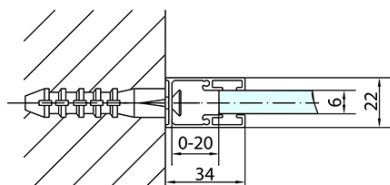

ZOOM Black Rectangular screen 1400x900mm L/R variant

Order code: ZL1314BZL3290B

Basic information

Brand: Polysan
Series: ZOOM BLACK

Size

Width: 1400 mm
Height: 2000 mm
Depth: 900 mm

Properties

Profile colour: Black matt
Shape: Rectangular shower enclosures
Type of opening: Single pivot door
Opening direction: Versatile
Opening width: 620 mm
Glass colour: TRANSPARENT glass
Glass finish: Antidrop
Glass thickness: 6 mm
Properties: Frameless design, Opening outside and inside
Weight / Piece: 73.0 kg
Packaging: 2 Piece
Warranty: 2 years

ZOOM Black Rectangular screen 1400x900mm L/R variant

Technical sheet

	B
ZL1314B-ZL3270B	670-690
ZL1314B-ZL3280B	770-790
ZL1314B-ZL3290B	870-890
ZL1314B-ZL3210B	970-990