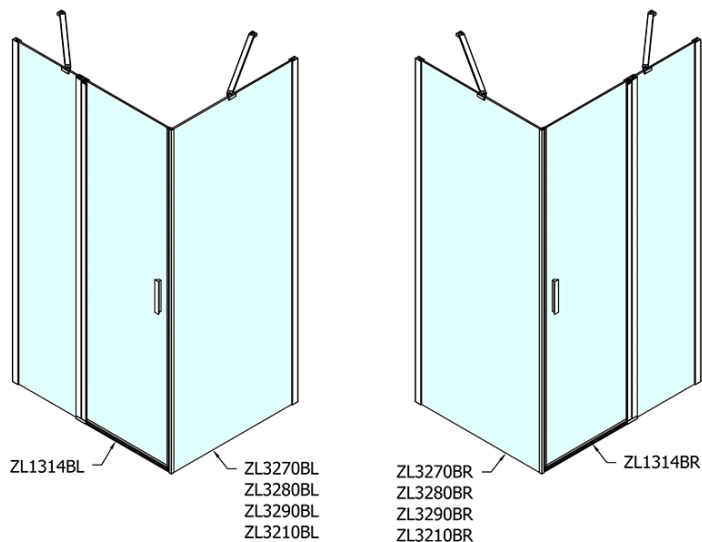

ZOOM Black Rectangular screen 1400x900mm L/R variant

Order code: ZL1314BZL3290B

Basic information

Brand: Polysan
Series: ZOOM BLACK

Size

Width: 1400 mm
Height: 2000 mm
Depth: 900 mm

Properties

Profile colour: Black matt
Shape: Rectangular shower enclosures
Type of opening: Single pivot door
Opening direction: Versatile
Opening width: 620 mm
Glass colour: TRANSPARENT glass
Glass finish: Antidrop
Glass thickness: 6 mm
Properties: Frameless design, Opening outside and inside
Weight / Piece: 73.0 kg
Packaging: 2 Piece
Warranty: 2 years

ZOOM Black Rectangular screen 1400x900mm L/R variant

Technical sheet

	B
ZL1314B-ZL3270B	670-690
ZL1314B-ZL3280B	770-790
ZL1314B-ZL3290B	870-890
ZL1314B-ZL3210B	970-990