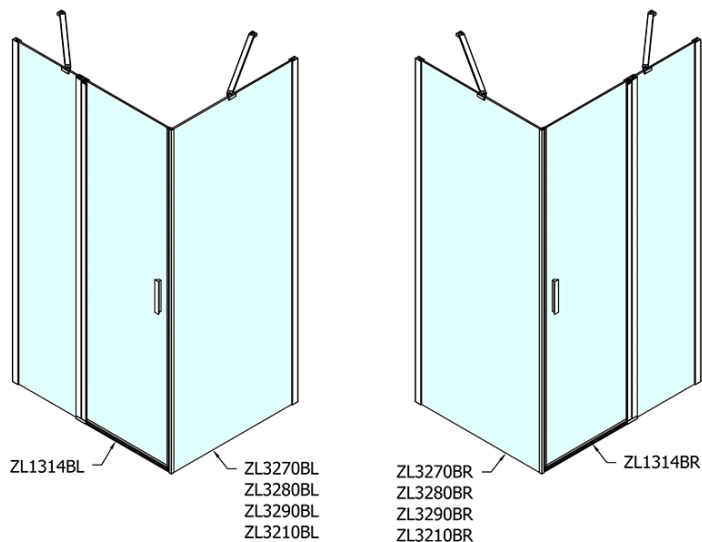

ZOOM Black Rectangular screen 1400x800mm L/R variant

Order code: ZL1314BZL3280B

Basic information

Brand: Polysan
Series: ZOOM BLACK

Size

Width: 1400 mm
Height: 2000 mm
Depth: 800 mm

Properties

Profile colour: Black matt
Shape: Rectangular shower enclosures
Type of opening: Single pivot door
Opening direction: Versatile
Opening width: 620 mm
Glass colour: TRANSPARENT glass
Glass finish: Antidrop
Glass thickness: 6 mm
Properties: Frameless design, Opening outside and inside
Weight / Piece: 70.0 kg
Packaging: 2 Piece
Warranty: 2 years

ZOOM Black Rectangular screen 1400x800mm L/R variant

Technical sheet

	B
ZL1314B-ZL3270B	670-690
ZL1314B-ZL3280B	770-790
ZL1314B-ZL3290B	870-890
ZL1314B-ZL3210B	970-990