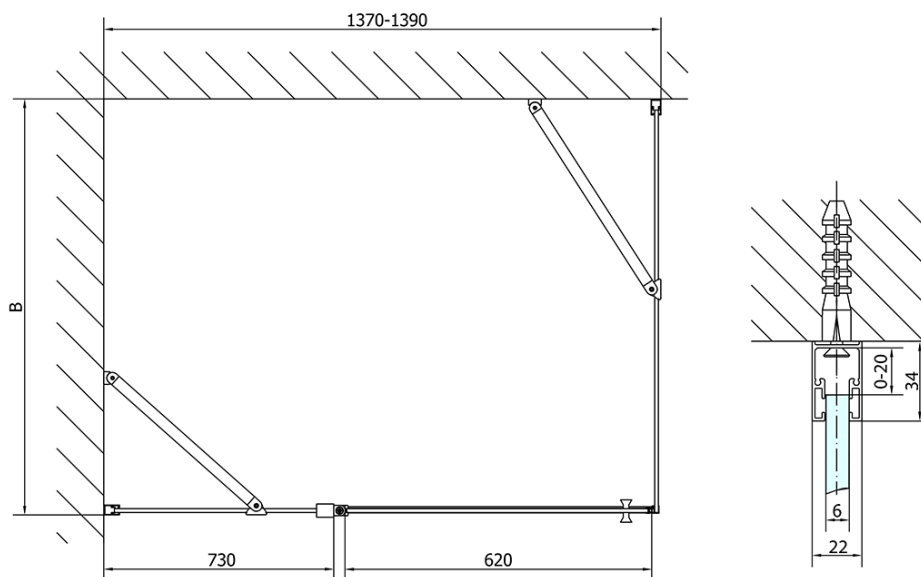

ZOOM Black Rectangular screen 1400x800mm L/R variant

Order code: ZL1314BZL3280B

Basic information

Brand: Polysan
Series: ZOOM BLACK

Size

Width: 1400 mm
Height: 2000 mm
Depth: 800 mm

Properties

Profile colour: Black matt
Shape: Rectangular shower enclosures
Type of opening: Single pivot door
Opening direction: Versatile
Opening width: 620 mm
Glass colour: TRANSPARENT glass
Glass finish: Antidrop
Glass thickness: 6 mm
Properties: Frameless design, Opening outside and inside
Weight / Piece: 70.0 kg
Packaging: 2 Piece
Warranty: 2 years

ZOOM Black Rectangular screen 1400x800mm L/R variant

Technical sheet

	B
ZL1314B-ZL3270B	670-690
ZL1314B-ZL3280B	770-790
ZL1314B-ZL3290B	870-890
ZL1314B-ZL3210B	970-990