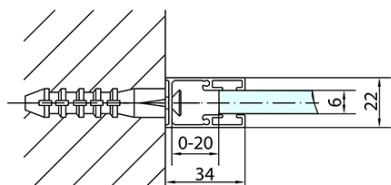

ZOOM Black Rectangular screen 1400x800mm L/R variant

Order code: ZL1314BZL3280B

Basic information

Brand: Polysan
Series: ZOOM BLACK

Size

Width: 1400 mm
Height: 2000 mm
Depth: 800 mm

Properties

Profile colour: Black matt
Shape: Rectangular shower enclosures
Type of opening: Single pivot door
Opening direction: Versatile
Opening width: 620 mm
Glass colour: TRANSPARENT glass
Glass finish: Antidrop
Glass thickness: 6 mm
Properties: Frameless design, Opening outside and inside
Weight / Piece: 70.0 kg
Packaging: 2 Piece
Warranty: 2 years

ZOOM Black Rectangular screen 1400x800mm L/R variant

Technical sheet

	B
ZL1314B-ZL3270B	670-690
ZL1314B-ZL3280B	770-790
ZL1314B-ZL3290B	870-890
ZL1314B-ZL3210B	970-990