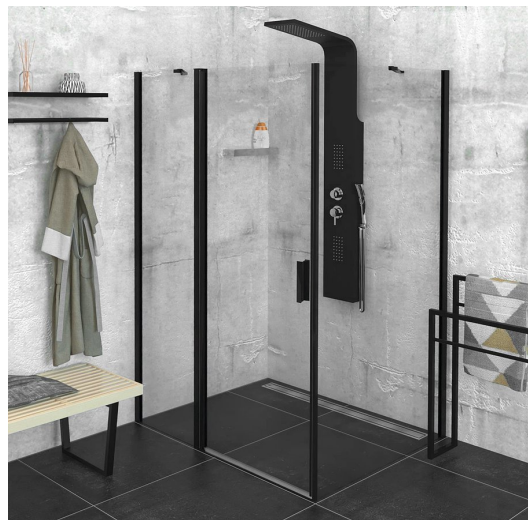

ZOOM Black Rectangular screen 1200x1000mm L/R variant

Order code: ZL1312BZL3210B

Size

Width: 1200 mm
Height: 2000 mm
Depth: 1000 mm

Properties

Warranty: 2 years