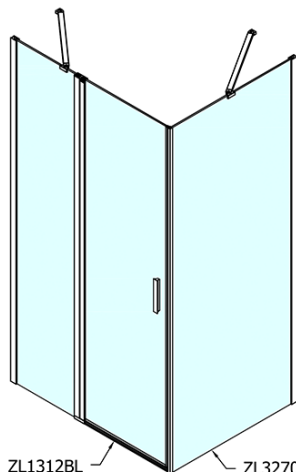

ZOOM Black Rectangular screen 1200x800mm L/R variant

Order code: ZL1312BZL3280B

Basic information

Brand: Polysan
Series: ZOOM BLACK

Size

Width: 1200 mm
Height: 2000 mm
Depth: 800 mm

Properties

Profile colour: Black matt
Shape: Rectangular shower enclosures
Type of opening: Single pivot door
Opening direction: Versatile
Opening width: 620 mm
Glass colour: TRANSPARENT glass
Glass finish: Antidrop
Glass thickness: 6 mm
Properties: Frameless design, Opening outside and inside
Weight / Piece: 64.0 kg
Packaging: 2 Piece
Warranty: 2 years

ZOOM Black Rectangular screen 1200x800mm L/R
variant

Technical sheet

ZL1312BL

ZL3270BL
ZL3280BL
ZL3290BL
ZL3210BL

ZL3270BR
ZL3280BR
ZL3290BR
ZL3210BR

ZL1312BR