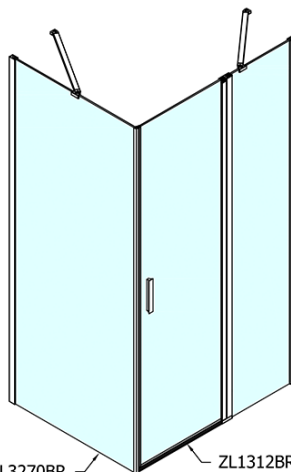

ZOOM Black Rectangular screen 1200x800mm L/R variant

Order code: ZL1312BZL3280B

Basic information

Brand: Polysan
Series: ZOOM BLACK

Size

Width: 1200 mm
Height: 2000 mm
Depth: 800 mm

Properties

Profile colour: Black matt
Shape: Rectangular shower enclosures
Type of opening: Single pivot door
Opening direction: Versatile
Opening width: 620 mm
Glass colour: TRANSPARENT glass
Glass finish: Antidrop
Glass thickness: 6 mm
Properties: Frameless design, Opening outside and inside
Weight / Piece: 64.0 kg
Packaging: 2 Piece
Warranty: 2 years

ZOOM Black Rectangular screen 1200x800mm L/R
variant

Technical sheet

ZL1312BL

ZL3270BL
ZL3280BL
ZL3290BL
ZL3210BL

ZL3270BR
ZL3280BR
ZL3290BR
ZL3210BR

ZL1312BR