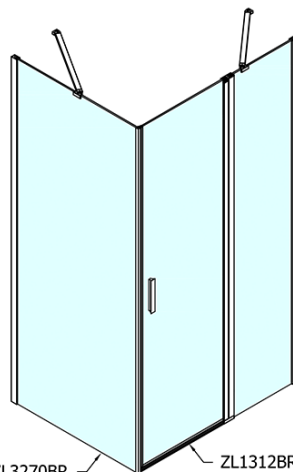

### Size

**Width:** 1200 mm  
**Height:** 2000 mm  
**Depth:** 800 mm

### Properties

**Profile colour:** Black matt  
**Shape:** Rectangular shower enclosures  
**Type of opening:** Single pivot door  
**Opening direction:** Versatile  
**Opening width:** 620 mm  
**Glass colour:** TRANSPARENT glass  
**Glass finish:** Antidrop  
**Glass thickness:** 6 mm  
**Properties:** Frameless design, Opening outside and inside  
**Weight / Piece:** 64.0 kg  
**Packaging:** 2 Piece  
**Warranty:** 2 years

ZOOM Black Rectangular screen 1200x800mm L/R  
variant

Technical sheet

ZL1312BL

ZL1312BR

ZL3270BL  
ZL3280BL  
ZL3290BL  
ZL3210BL

ZL3270BR  
ZL3280BR  
ZL3290BR  
ZL3210BR

|                 | B       |
|-----------------|---------|
| ZL1312B-ZL3270B | 670-690 |
| ZL1312B-ZL3280B | 770-790 |
| ZL1312B-ZL3290B | 870-890 |
| ZL1312B-ZL3210B | 970-990 |