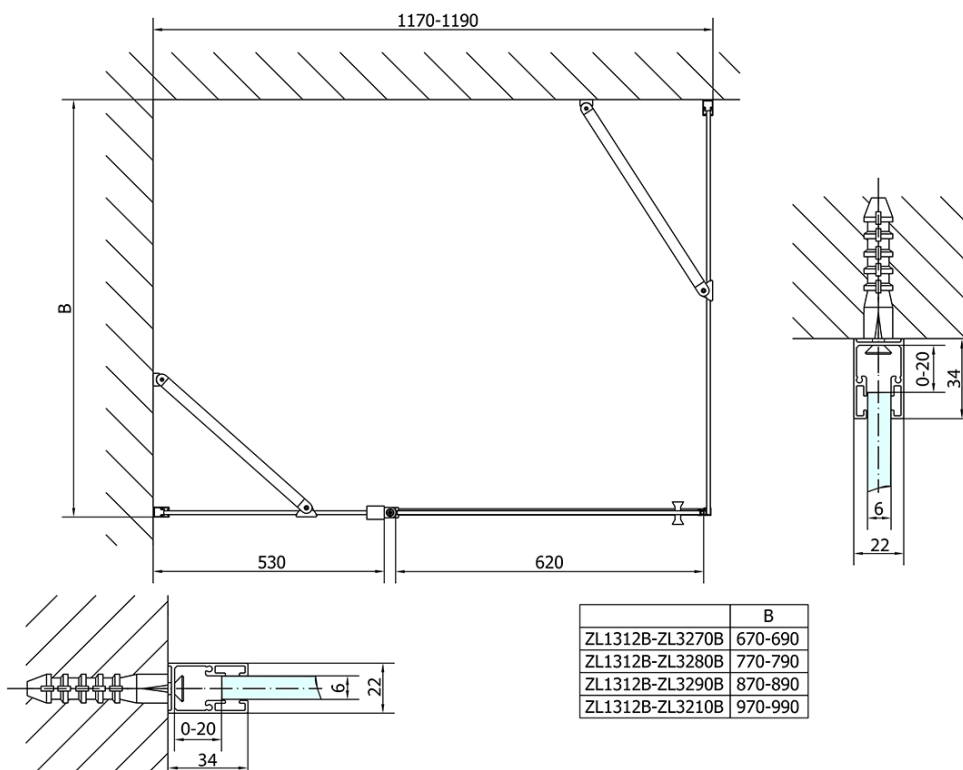

### Size

**Width:** 1200 mm  
**Height:** 2000 mm  
**Depth:** 800 mm

### Properties

**Profile colour:** Black matt  
**Shape:** Rectangular shower enclosures  
**Type of opening:** Single pivot door  
**Opening direction:** Versatile  
**Opening width:** 620 mm  
**Glass colour:** TRANSPARENT glass  
**Glass finish:** Antidrop  
**Glass thickness:** 6 mm  
**Properties:** Frameless design, Opening outside and inside  
**Weight / Piece:** 64.0 kg  
**Packaging:** 2 Piece  
**Warranty:** 2 years

ZOOM Black Rectangular screen 1200x800mm L/R  
variant

Technical sheet

ZL1312BL

ZL1312BR

ZL3270BL  
ZL3280BL  
ZL3290BL  
ZL3210BL

ZL3270BR  
ZL3280BR  
ZL3290BR  
ZL3210BR

|                 | B       |
|-----------------|---------|
| ZL1312B-ZL3270B | 670-690 |
| ZL1312B-ZL3280B | 770-790 |
| ZL1312B-ZL3290B | 870-890 |
| ZL1312B-ZL3210B | 970-990 |