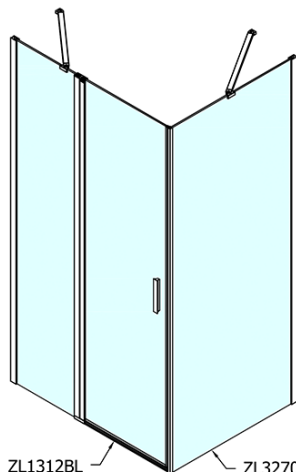

ZOOM Black Rectangular screen 1200x800mm L/R
variant

Technical sheet

ZL1312BL

ZL3270BL
ZL3280BL
ZL3290BL
ZL3210BL