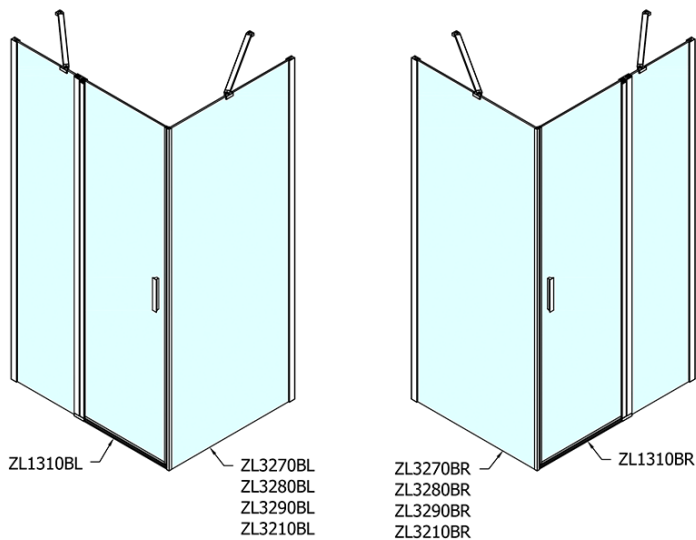

### Size

**Width:** 1000 mm  
**Height:** 2000 mm  
**Depth:** 1000 mm

### Properties

**Profile colour:** Black matt  
**Shape:** Square shower enclosures  
**Type of opening:** Single pivot door  
**Opening direction:** Versatile  
**Opening width:** 520 mm  
**Glass colour:** TRANSPARENT glass  
**Glass finish:** Antidrop  
**Glass thickness:** 6 mm  
**Properties:** Frameless design, Opening outside and inside  
**Weight / Piece:** 64.0 kg  
**Packaging:** 2 Piece  
**Warranty:** 2 years

ZOOM Black Square screen 1000x1000mm L/R  
variant

Technical sheet

	B
ZL1310B-ZL3270B	670-690
ZL1310B-ZL3280B	770-790
ZL1310B-ZL3290B	870-890
ZL1310B-ZL3210B	970-990