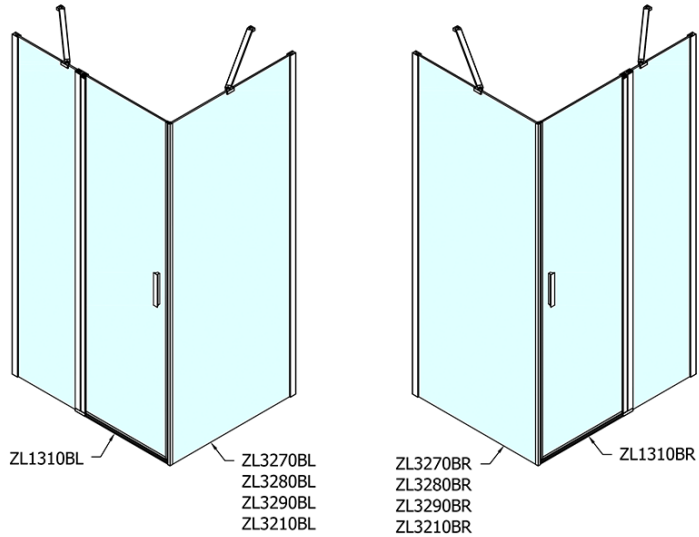

Technical sheet

	B
ZL1310B-ZL3270B	670-690
ZL1310B-ZL3280B	770-790
ZL1310B-ZL3290B	870-890
ZL1310B-ZL3210B	970-990