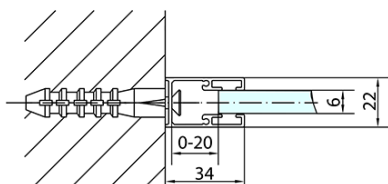

### Size

**Width:** 1000 mm  
**Height:** 2000 mm  
**Depth:** 1000 mm

### Properties

**Profile colour:** Black matt  
**Shape:** Square shower enclosures  
**Type of opening:** Single pivot door  
**Opening direction:** Versatile  
**Opening width:** 520 mm  
**Glass colour:** TRANSPARENT glass  
**Glass finish:** Antidrop  
**Glass thickness:** 6 mm  
**Properties:** Frameless design, Opening outside and inside  
**Weight / Piece:** 64.0 kg  
**Packaging:** 2 Piece  
**Warranty:** 2 years

ZOOM Black Square screen 1000x1000mm L/R  
variant

Technical sheet

	B
ZL1310B-ZL3270B	670-690
ZL1310B-ZL3280B	770-790
ZL1310B-ZL3290B	870-890
ZL1310B-ZL3210B	970-990