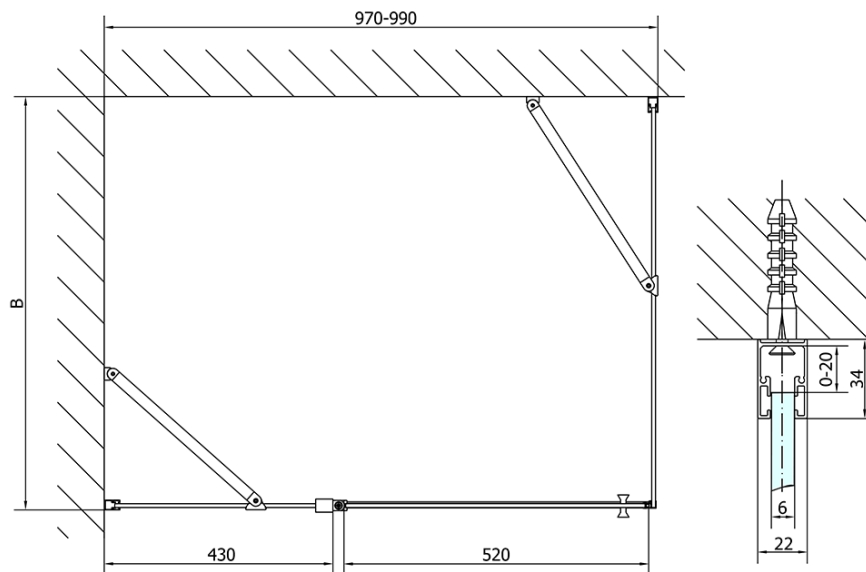

Technical sheet

	B
ZL1310B-ZL3270B	670-690
ZL1310B-ZL3280B	770-790
ZL1310B-ZL3290B	870-890
ZL1310B-ZL3210B	970-990