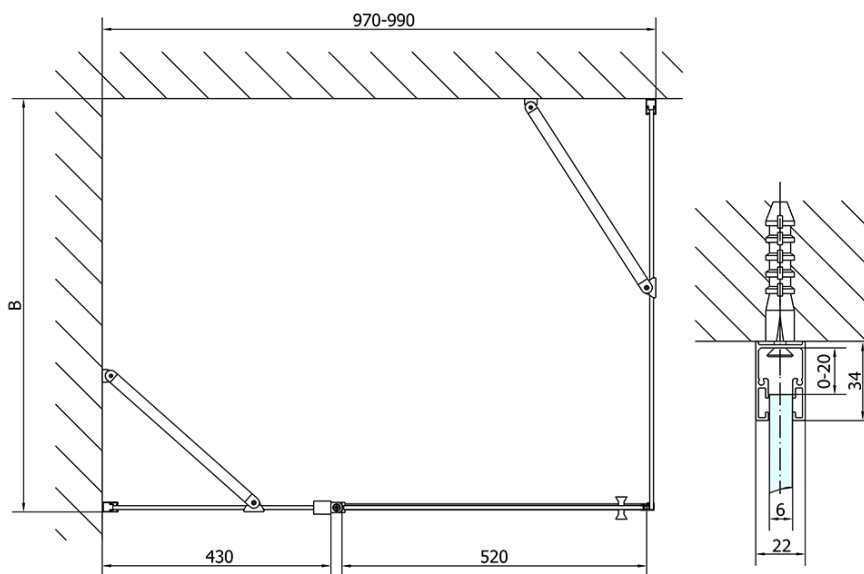

### Size

**Width:** 1000 mm  
**Height:** 2000 mm  
**Depth:** 1000 mm

### Properties

**Profile colour:** Black matt  
**Shape:** Square shower enclosures  
**Type of opening:** Single pivot door  
**Opening direction:** Versatile  
**Opening width:** 520 mm  
**Glass colour:** TRANSPARENT glass  
**Glass finish:** Antidrop  
**Glass thickness:** 6 mm  
**Properties:** Frameless design, Opening outside and inside  
**Weight / Piece:** 64.0 kg  
**Packaging:** 2 Piece  
**Warranty:** 2 years

ZOOM Black Square screen 1000x1000mm L/R  
variant

Technical sheet

	B
ZL1310B-ZL3270B	670-690
ZL1310B-ZL3280B	770-790
ZL1310B-ZL3290B	870-890
ZL1310B-ZL3210B	970-990