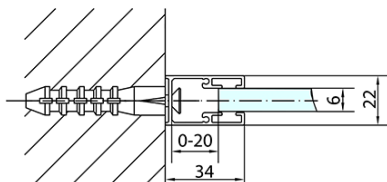

Technical sheet

	B
ZL1310B-ZL3270B	670-690
ZL1310B-ZL3280B	770-790
ZL1310B-ZL3290B	870-890
ZL1310B-ZL3210B	970-990