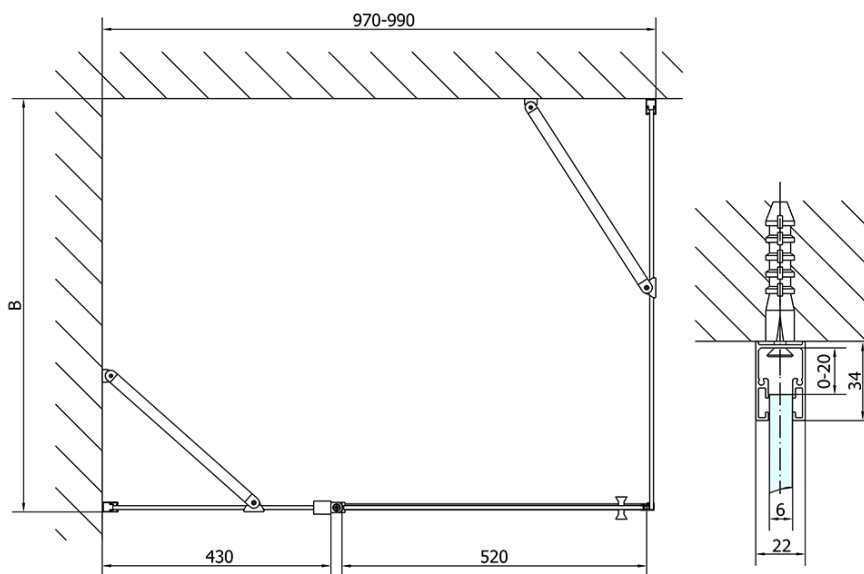

ZOOM Black Rectangular screen 1000x900mm L/R variant

Order code: ZL1310BZL3290B

Basic information

Brand: Polysan
Series: ZOOM BLACK

Size

Width: 1000 mm
Height: 2000 mm
Depth: 900 mm

Properties

Profile colour: Black matt
Shape: Rectangular shower enclosures
Type of opening: Single pivot door
Opening direction: Versatile
Opening width: 520 mm
Glass colour: TRANSPARENT glass
Glass finish: Antidrop
Glass thickness: 6 mm
Properties: Frameless design, Opening outside and inside
Weight / Piece: 61.0 kg
Packaging: 2 Piece
Warranty: 2 years

ZOOM Black Rectangular screen 1000x900mm L/R
variant

Technical sheet

	B
ZL1310B-ZL3270B	670-690
ZL1310B-ZL3280B	770-790
ZL1310B-ZL3290B	870-890
ZL1310B-ZL3210B	970-990