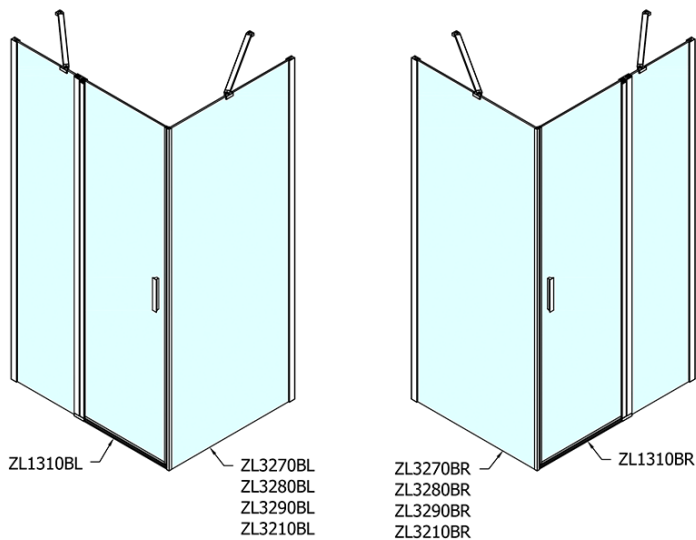

ZOOM Black Rectangular screen 1000x900mm L/R variant

Order code: ZL1310BZL3290B

Basic information

Brand: Polysan
Series: ZOOM BLACK

Size

Width: 1000 mm
Height: 2000 mm
Depth: 900 mm

Properties

Profile colour: Black matt
Shape: Rectangular shower enclosures
Type of opening: Single pivot door
Opening direction: Versatile
Opening width: 520 mm
Glass colour: TRANSPARENT glass
Glass finish: Antidrop
Glass thickness: 6 mm
Properties: Frameless design, Opening outside and inside
Weight / Piece: 61.0 kg
Packaging: 2 Piece
Warranty: 2 years

ZOOM Black Rectangular screen 1000x900mm L/R
variant

Technical sheet

	B
ZL1310B-ZL3270B	670-690
ZL1310B-ZL3280B	770-790
ZL1310B-ZL3290B	870-890
ZL1310B-ZL3210B	970-990