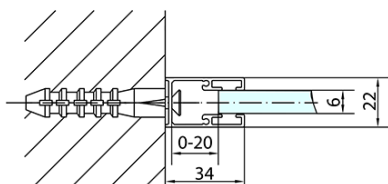

ZOOM Black Rectangular screen 1000x900mm L/R variant

Order code: ZL1310BZL3290B

Basic information

Brand: Polysan
Series: ZOOM BLACK

Size

Width: 1000 mm
Height: 2000 mm
Depth: 900 mm

Properties

Profile colour: Black matt
Shape: Rectangular shower enclosures
Type of opening: Single pivot door
Opening direction: Versatile
Opening width: 520 mm
Glass colour: TRANSPARENT glass
Glass finish: Antidrop
Glass thickness: 6 mm
Properties: Frameless design, Opening outside and inside
Weight / Piece: 61.0 kg
Packaging: 2 Piece
Warranty: 2 years

ZOOM Black Rectangular screen 1000x900mm L/R
variant

Technical sheet

	B
ZL1310B-ZL3270B	670-690
ZL1310B-ZL3280B	770-790
ZL1310B-ZL3290B	870-890
ZL1310B-ZL3210B	970-990