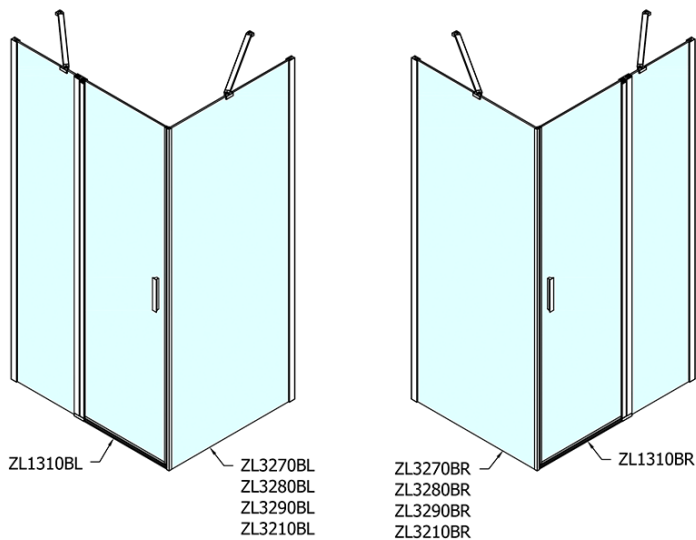

### Size

**Width:** 1000 mm  
**Height:** 2000 mm  
**Depth:** 800 mm

### Properties

**Profile colour:** Black matt  
**Shape:** Rectangular shower enclosures  
**Type of opening:** Single pivot door  
**Opening direction:** Versatile  
**Opening width:** 520 mm  
**Glass colour:** TRANSPARENT glass  
**Glass finish:** Antidrop  
**Glass thickness:** 6 mm  
**Properties:** Frameless design, Opening outside and inside  
**Weight / Piece:** 58.0 kg  
**Packaging:** 2 Piece  
**Warranty:** 2 years

ZOOM Black Rectangular screen 1000x800mm L/R  
variant

Technical sheet

	B
ZL1310B-ZL3270B	670-690
ZL1310B-ZL3280B	770-790
ZL1310B-ZL3290B	870-890
ZL1310B-ZL3210B	970-990