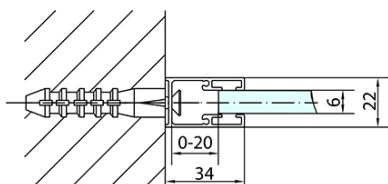

### Size

**Width:** 1000 mm  
**Height:** 2000 mm  
**Depth:** 800 mm

### Properties

**Profile colour:** Black matt  
**Shape:** Rectangular shower enclosures  
**Type of opening:** Single pivot door  
**Opening direction:** Versatile  
**Opening width:** 520 mm  
**Glass colour:** TRANSPARENT glass  
**Glass finish:** Antidrop  
**Glass thickness:** 6 mm  
**Properties:** Frameless design, Opening outside and inside  
**Weight / Piece:** 58.0 kg  
**Packaging:** 2 Piece  
**Warranty:** 2 years

ZOOM Black Rectangular screen 1000x800mm L/R  
variant

Technical sheet

	B
ZL1310B-ZL3270B	670-690
ZL1310B-ZL3280B	770-790
ZL1310B-ZL3290B	870-890
ZL1310B-ZL3210B	970-990