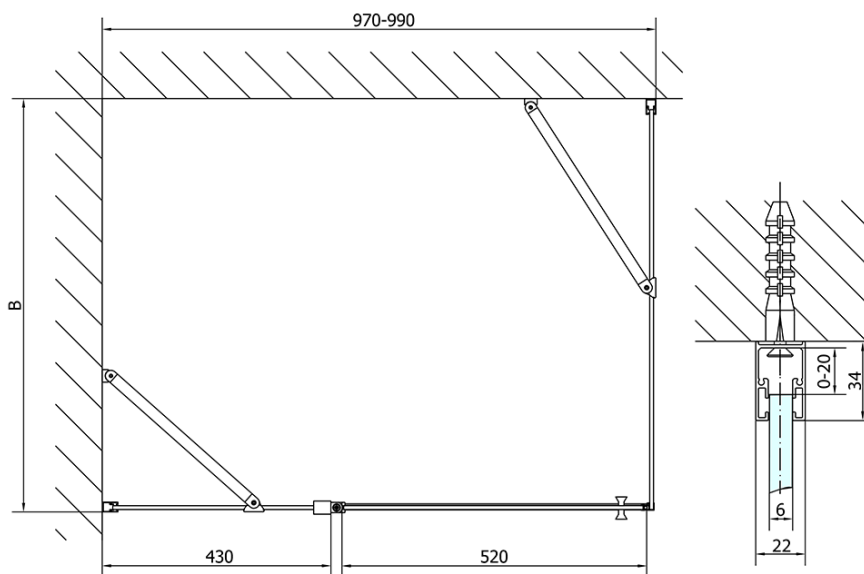

### Size

**Width:** 1000 mm  
**Height:** 2000 mm  
**Depth:** 800 mm

### Properties

**Profile colour:** Black matt  
**Shape:** Rectangular shower enclosures  
**Type of opening:** Single pivot door  
**Opening direction:** Versatile  
**Opening width:** 520 mm  
**Glass colour:** TRANSPARENT glass  
**Glass finish:** Antidrop  
**Glass thickness:** 6 mm  
**Properties:** Frameless design, Opening outside and inside  
**Weight / Piece:** 58.0 kg  
**Packaging:** 2 Piece  
**Warranty:** 2 years

ZOOM Black Rectangular screen 1000x800mm L/R  
variant

Technical sheet

	B
ZL1310B-ZL3270B	670-690
ZL1310B-ZL3280B	770-790
ZL1310B-ZL3290B	870-890
ZL1310B-ZL3210B	970-990