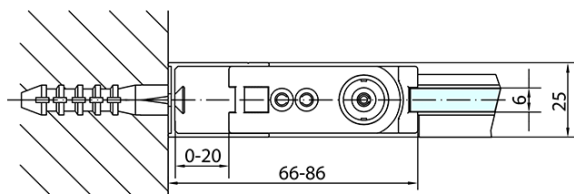

ZOOM Black Rectangular screen 900x1000mm L/R
variant

Technical sheet

	B
ZL1290B-ZL3270B	670-690
ZL1290B-ZL3280B	770-790
ZL1290B-ZL3290B	870-890
ZL1290B-ZL3210B	970-990