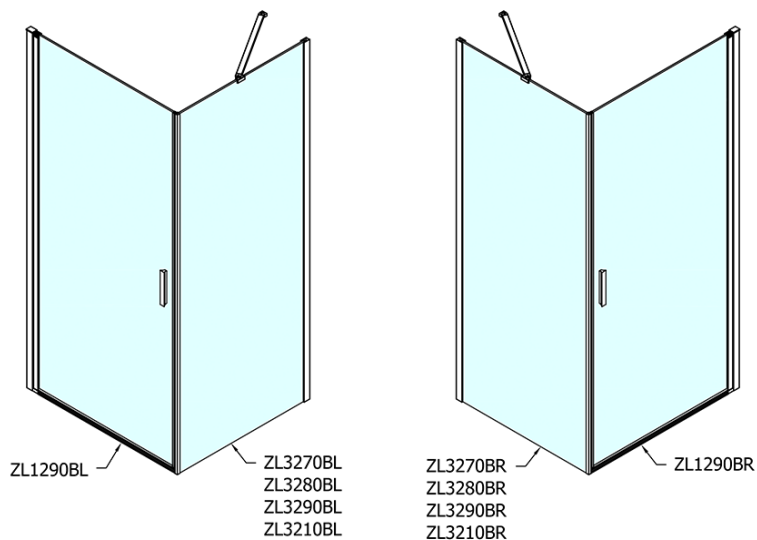

## Size

**Width:** 900 mm  
**Height:** 2000 mm  
**Depth:** 1000 mm

## Properties

**Profile colour:** Black matt  
**Shape:** Rectangular shower enclosures  
**Type of opening:** Single pivot door  
**Opening direction:** Versatile  
**Opening width:** 815 mm  
**Glass colour:** TRANSPARENT glass  
**Glass finish:** Antidrop  
**Glass thickness:** 6 mm  
**Properties:** Frameless design, Opening outside and inside  
**Weight / Piece:** 61.0 kg  
**Packaging:** 2 Piece  
**Warranty:** 2 years

ZOOM Black Rectangular screen 900x1000mm L/R  
variant

Technical sheet

	B
ZL1290B-ZL3270B	670-690
ZL1290B-ZL3280B	770-790
ZL1290B-ZL3290B	870-890
ZL1290B-ZL3210B	970-990