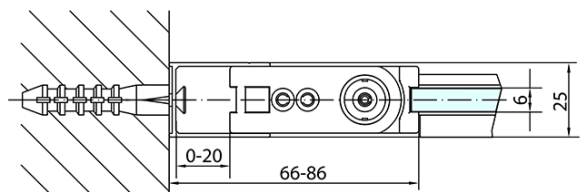

ZOOM Black Rectangular screen 900x1000mm L/R
variant

Technical sheet

	B
ZL1290B-ZL3270B	670-690
ZL1290B-ZL3280B	770-790
ZL1290B-ZL3290B	870-890
ZL1290B-ZL3210B	970-990