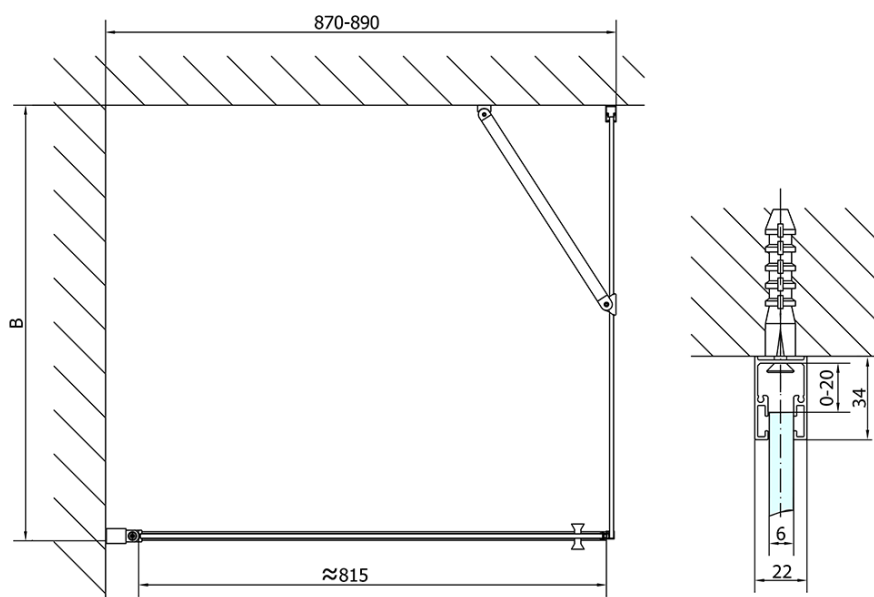

## Size

**Width:** 900 mm  
**Height:** 2000 mm  
**Depth:** 1000 mm

## Properties

**Profile colour:** Black matt  
**Shape:** Rectangular shower enclosures  
**Type of opening:** Single pivot door  
**Opening direction:** Versatile  
**Opening width:** 815 mm  
**Glass colour:** TRANSPARENT glass  
**Glass finish:** Antidrop  
**Glass thickness:** 6 mm  
**Properties:** Frameless design, Opening outside and inside  
**Weight / Piece:** 61.0 kg  
**Packaging:** 2 Piece  
**Warranty:** 2 years

ZOOM Black Rectangular screen 900x1000mm L/R  
variant

Technical sheet

	B
ZL1290B-ZL3270B	670-690
ZL1290B-ZL3280B	770-790
ZL1290B-ZL3290B	870-890
ZL1290B-ZL3210B	970-990