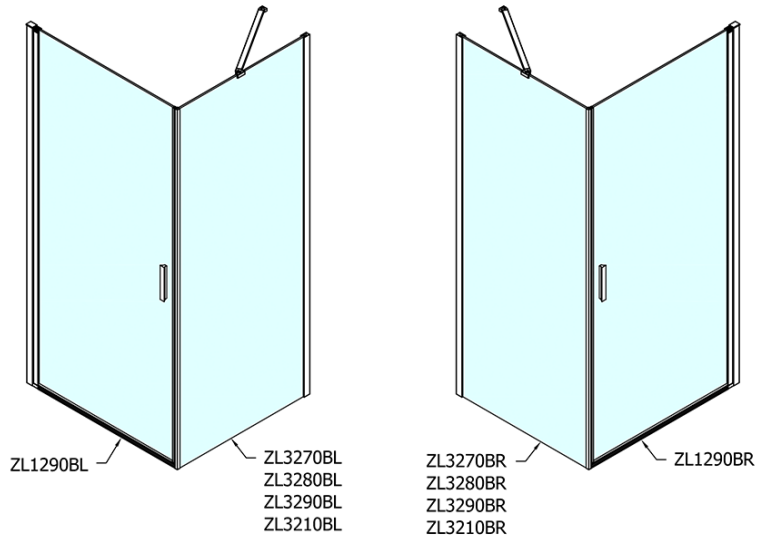

## Size

**Width:** 900 mm  
**Height:** 2000 mm  
**Depth:** 1000 mm

## Properties

**Profile colour:** Black matt  
**Shape:** Rectangular shower enclosures  
**Type of opening:** Single pivot door  
**Opening direction:** Versatile  
**Opening width:** 815 mm  
**Glass colour:** TRANSPARENT glass  
**Glass finish:** Antidrop  
**Glass thickness:** 6 mm  
**Properties:** Frameless design, Opening outside and inside  
**Weight / Piece:** 61.0 kg  
**Packaging:** 2 Piece  
**Warranty:** 2 years

ZOOM Black Rectangular screen 900x1000mm L/R  
variant

Technical sheet

	B
ZL1290B-ZL3270B	670-690
ZL1290B-ZL3280B	770-790
ZL1290B-ZL3290B	870-890
ZL1290B-ZL3210B	970-990