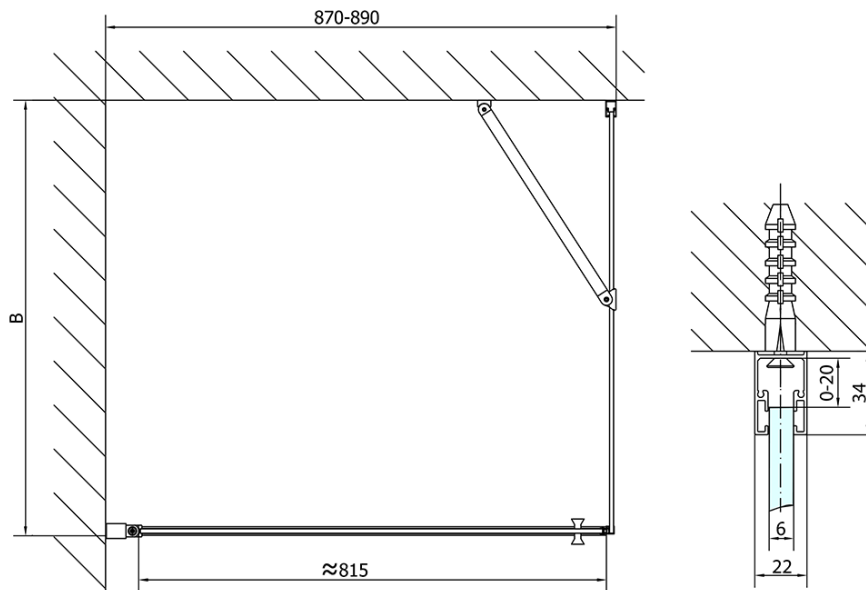

## Size

**Width:** 900 mm  
**Height:** 2000 mm  
**Depth:** 1000 mm

## Properties

**Profile colour:** Black matt  
**Shape:** Rectangular shower enclosures  
**Type of opening:** Single pivot door  
**Opening direction:** Versatile  
**Opening width:** 815 mm  
**Glass colour:** TRANSPARENT glass  
**Glass finish:** Antidrop  
**Glass thickness:** 6 mm  
**Properties:** Frameless design, Opening outside and inside  
**Weight / Piece:** 61.0 kg  
**Packaging:** 2 Piece  
**Warranty:** 2 years

ZOOM Black Rectangular screen 900x1000mm L/R  
variant

Technical sheet

	B
ZL1290B-ZL3270B	670-690
ZL1290B-ZL3280B	770-790
ZL1290B-ZL3290B	870-890
ZL1290B-ZL3210B	970-990