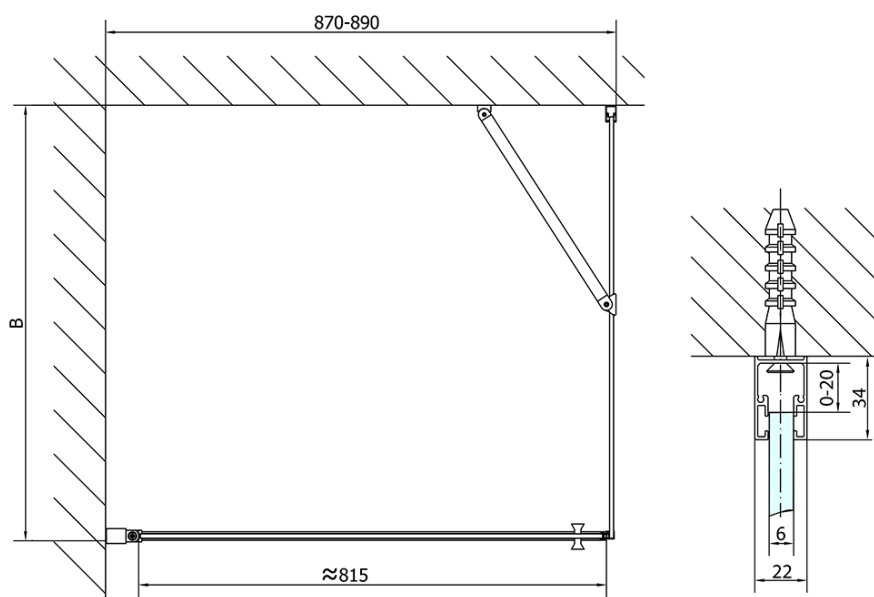

Order code: ZL1290BZL3290B

Basic information

Brand: Polysan
Series: ZOOM BLACK

Size

Width: 900 mm
Height: 2000 mm
Depth: 900 mm

Properties

Profile colour: Black matt
Shape: Square shower enclosures
Type of opening: Single pivot door
Opening direction: Versatile
Opening width: 815 mm
Glass colour: TRANSPARENT glass
Glass finish: Antidrop
Glass thickness: 6 mm
Properties: Frameless design, Opening outside and inside
Weight / Piece: 58.0 kg
Packaging: 2 Piece
Warranty: 2 years

Technical sheet

	B
ZL1290B-ZL3270B	670-690
ZL1290B-ZL3280B	770-790
ZL1290B-ZL3290B	870-890
ZL1290B-ZL3210B	970-990