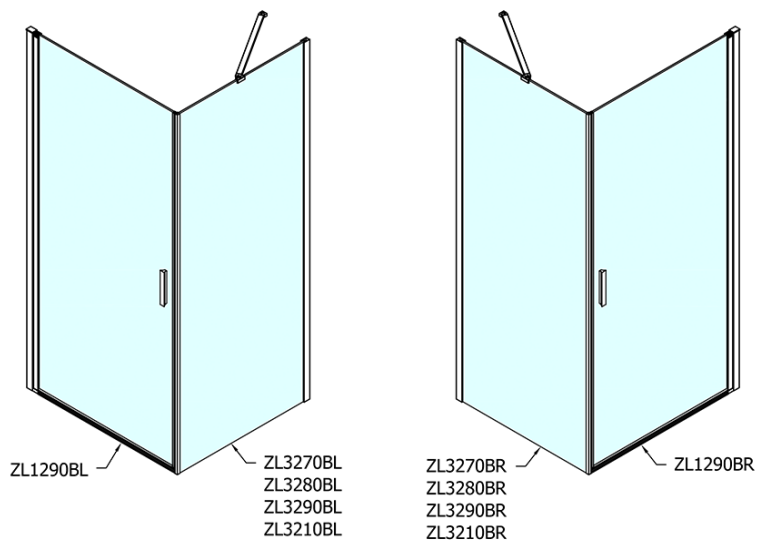

Order code: ZL1290BZL3290B

Basic information

Brand: Polysan
Series: ZOOM BLACK

Size

Width: 900 mm
Height: 2000 mm
Depth: 900 mm

Properties

Profile colour: Black matt
Shape: Square shower enclosures
Type of opening: Single pivot door
Opening direction: Versatile
Opening width: 815 mm
Glass colour: TRANSPARENT glass
Glass finish: Antidrop
Glass thickness: 6 mm
Properties: Frameless design, Opening outside and inside
Weight / Piece: 58.0 kg
Packaging: 2 Piece
Warranty: 2 years

Technical sheet

	B
ZL1290B-ZL3270B	670-690
ZL1290B-ZL3280B	770-790
ZL1290B-ZL3290B	870-890
ZL1290B-ZL3210B	970-990