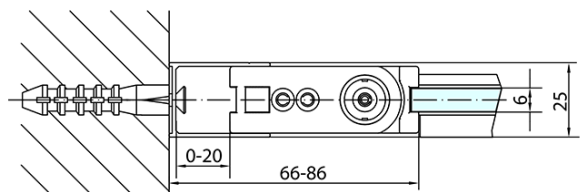

Order code: ZL1290BZL3290B

Basic information

Brand: Polysan
Series: ZOOM BLACK

Size

Width: 900 mm
Height: 2000 mm
Depth: 900 mm

Properties

Profile colour: Black matt
Shape: Square shower enclosures
Type of opening: Single pivot door
Opening direction: Versatile
Opening width: 815 mm
Glass colour: TRANSPARENT glass
Glass finish: Antidrop
Glass thickness: 6 mm
Properties: Frameless design, Opening outside and inside
Weight / Piece: 58.0 kg
Packaging: 2 Piece
Warranty: 2 years

Technical sheet

	B
ZL1290B-ZL3270B	670-690
ZL1290B-ZL3280B	770-790
ZL1290B-ZL3290B	870-890
ZL1290B-ZL3210B	970-990