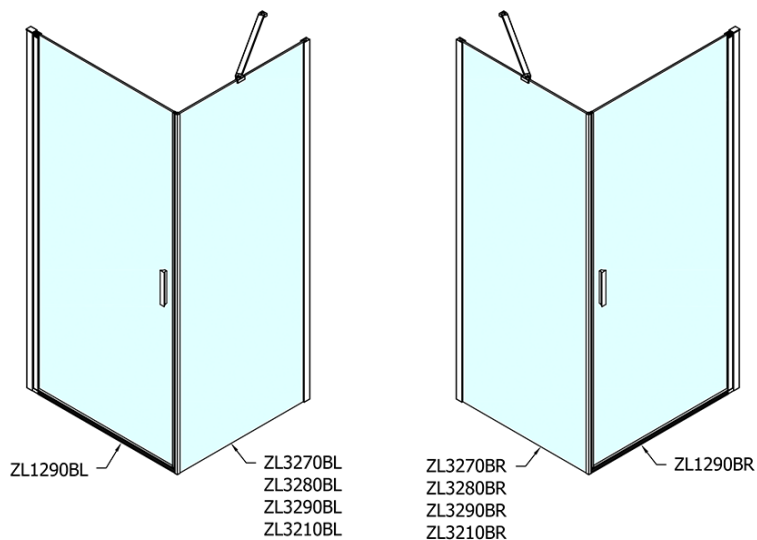

ZOOM Black Rectangular screen 900x800mm L/R variant

Order code: ZL1290BZL3280B

Basic information

Brand: Polysan
Series: ZOOM BLACK

Size

Width: 900 mm
Height: 2000 mm
Depth: 800 mm

Properties

Profile colour: Black matt
Shape: Rectangular shower enclosures
Type of opening: Single pivot door
Opening direction: Versatile
Opening width: 815 mm
Glass colour: TRANSPARENT glass
Glass finish: Antidrop
Glass thickness: 6 mm
Properties: Frameless design, Opening outside and inside
Weight / Piece: 55.0 kg
Packaging: 2 Piece
Warranty: 2 years

ZOOM Black Rectangular screen 900x800mm L/R
variant

Technical sheet

	B
ZL1290B-ZL3270B	670-690
ZL1290B-ZL3280B	770-790
ZL1290B-ZL3290B	870-890
ZL1290B-ZL3210B	970-990