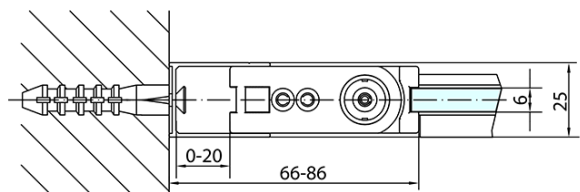

ZOOM Black Rectangular screen 900x800mm L/R variant

Order code: ZL1290BZL3280B

Basic information

Brand: Polysan
Series: ZOOM BLACK

Size

Width: 900 mm
Height: 2000 mm
Depth: 800 mm

Properties

Profile colour: Black matt
Shape: Rectangular shower enclosures
Type of opening: Single pivot door
Opening direction: Versatile
Opening width: 815 mm
Glass colour: TRANSPARENT glass
Glass finish: Antidrop
Glass thickness: 6 mm
Properties: Frameless design, Opening outside and inside
Weight / Piece: 55.0 kg
Packaging: 2 Piece
Warranty: 2 years

ZOOM Black Rectangular screen 900x800mm L/R
variant

Technical sheet

	B
ZL1290B-ZL3270B	670-690
ZL1290B-ZL3280B	770-790
ZL1290B-ZL3290B	870-890
ZL1290B-ZL3210B	970-990