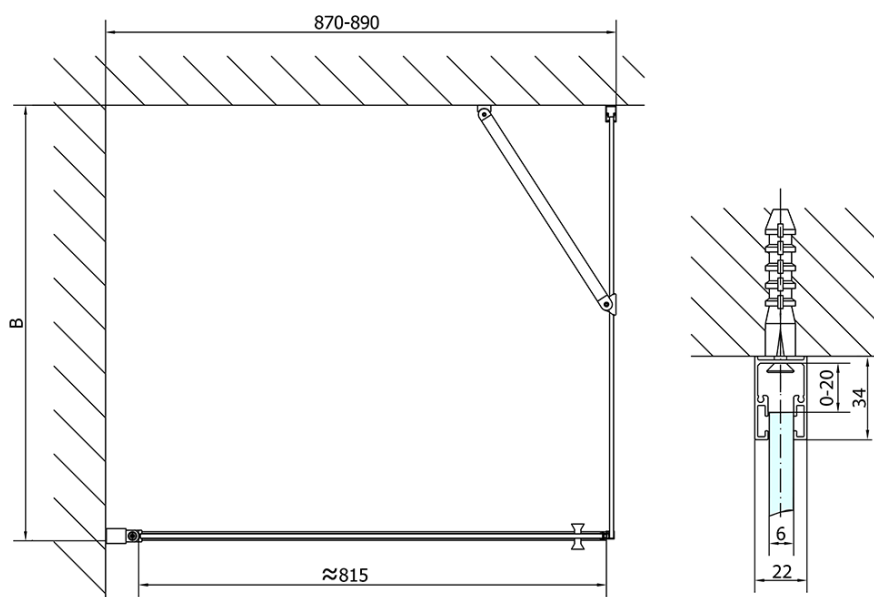

ZOOM Black Rectangular screen 900x800mm L/R variant

Order code: ZL1290BZL3280B

Basic information

Brand: Polysan
Series: ZOOM BLACK

Size

Width: 900 mm
Height: 2000 mm
Depth: 800 mm

Properties

Profile colour: Black matt
Shape: Rectangular shower enclosures
Type of opening: Single pivot door
Opening direction: Versatile
Opening width: 815 mm
Glass colour: TRANSPARENT glass
Glass finish: Antidrop
Glass thickness: 6 mm
Properties: Frameless design, Opening outside and inside
Weight / Piece: 55.0 kg
Packaging: 2 Piece
Warranty: 2 years

ZOOM Black Rectangular screen 900x800mm L/R
variant

Technical sheet

	B
ZL1290B-ZL3270B	670-690
ZL1290B-ZL3280B	770-790
ZL1290B-ZL3290B	870-890
ZL1290B-ZL3210B	970-990