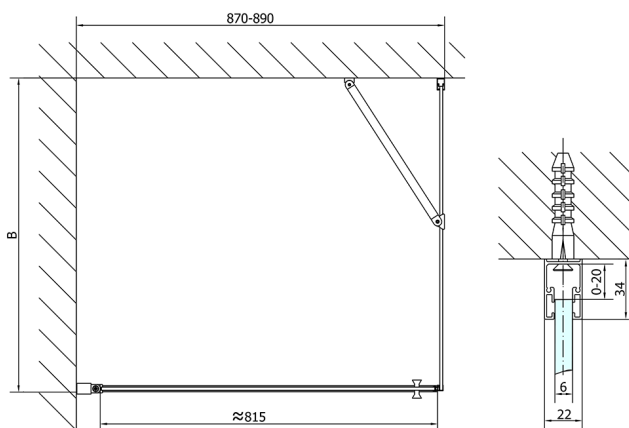

ZOOM Black Rectangular screen 900x800mm L/R variant

Order code: ZL1290BZL3280B

Size

Width: 900 mm
 Height: 2000 mm
 Depth: 800 mm

Properties

Warranty: 2 years

Technical sheet

	B
ZL1290B-ZL3270B	670-690
ZL1290B-ZL3280B	770-790
ZL1290B-ZL3290B	870-890
ZL1290B-ZL3210B	970-990