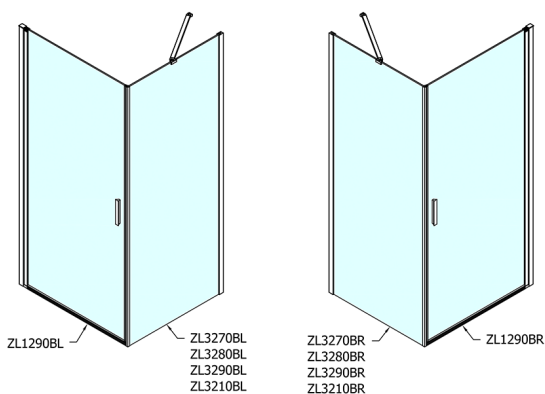

ZOOM Black Rectangular screen 900x800mm L/R variant

Order code: ZL1290BZL3280B

Size

Width: 900 mm
 Height: 2000 mm
 Depth: 800 mm

Properties

Warranty: 2 years

Technical sheet

	B
ZL1290B-ZL3270B	670-690
ZL1290B-ZL3280B	770-790
ZL1290B-ZL3290B	870-890
ZL1290B-ZL3210B	970-990