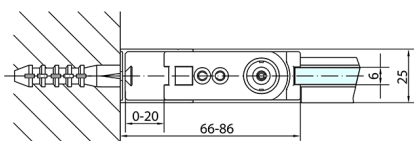

ZOOM Black Rectangular screen 900x800mm L/R variant

Order code: ZL1290BZL3280B

Size

Width: 900 mm
 Height: 2000 mm
 Depth: 800 mm

Properties

Warranty: 2 years

Technical sheet

	B
ZL1290B-ZL3270B	670-690
ZL1290B-ZL3280B	770-790
ZL1290B-ZL3290B	870-890
ZL1290B-ZL3210B	970-990