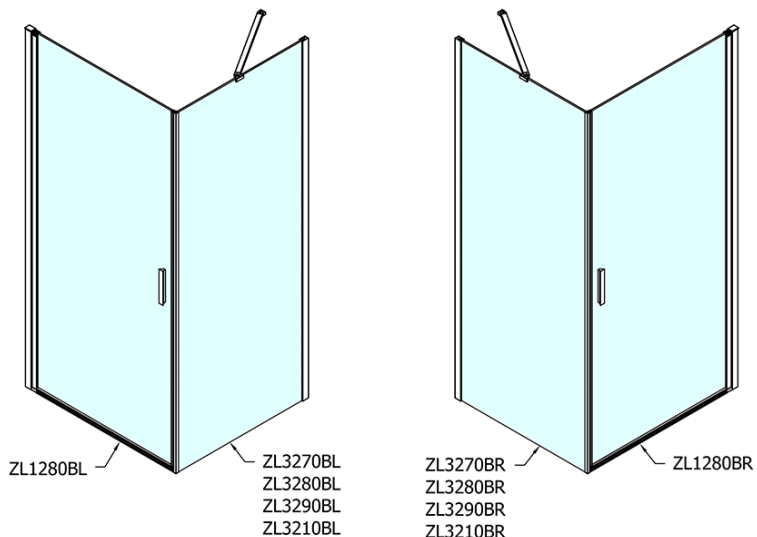

ZOOM Black Rectangular screen 800x1000mm L/R variant

Order code: ZL1280BZL3210B

Basic information

Brand: Polysan
Series: ZOOM BLACK

Size

Width: 800 mm
Height: 2000 mm
Depth: 1000 mm

Properties

Profile colour: Black matt
Shape: Rectangular shower enclosures
Type of opening: Single pivot door
Opening direction: Versatile
Opening width: 715 mm
Glass colour: TRANSPARENT glass
Glass finish: Antidrop
Glass thickness: 6 mm
Properties: Frameless design, Opening outside and inside
Weight / Piece: 58.0 kg
Packaging: 2 Piece
Warranty: 2 years

ZOOM Black Rectangular screen 800x1000mm L/R
variant

Technical sheet

	B
ZL1280B-ZL3270B	670-690
ZL1280B-ZL3280B	770-790
ZL1280B-ZL3290B	870-890
ZL1280B-ZL3210B	970-990