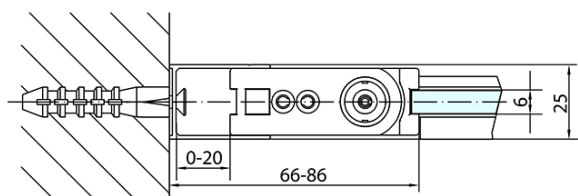

ZOOM Black Rectangular screen 800x1000mm L/R variant

Order code: ZL1280BZL3210B

Basic information

Brand: Polysan
Series: ZOOM BLACK

Size

Width: 800 mm
Height: 2000 mm
Depth: 1000 mm

Properties

Profile colour: Black matt
Shape: Rectangular shower enclosures
Type of opening: Single pivot door
Opening direction: Versatile
Opening width: 715 mm
Glass colour: TRANSPARENT glass
Glass finish: Antidrop
Glass thickness: 6 mm
Properties: Frameless design, Opening outside and inside
Weight / Piece: 58.0 kg
Packaging: 2 Piece
Warranty: 2 years

ZOOM Black Rectangular screen 800x1000mm L/R
variant

Technical sheet

	B
ZL1280B-ZL3270B	670-690
ZL1280B-ZL3280B	770-790
ZL1280B-ZL3290B	870-890
ZL1280B-ZL3210B	970-990