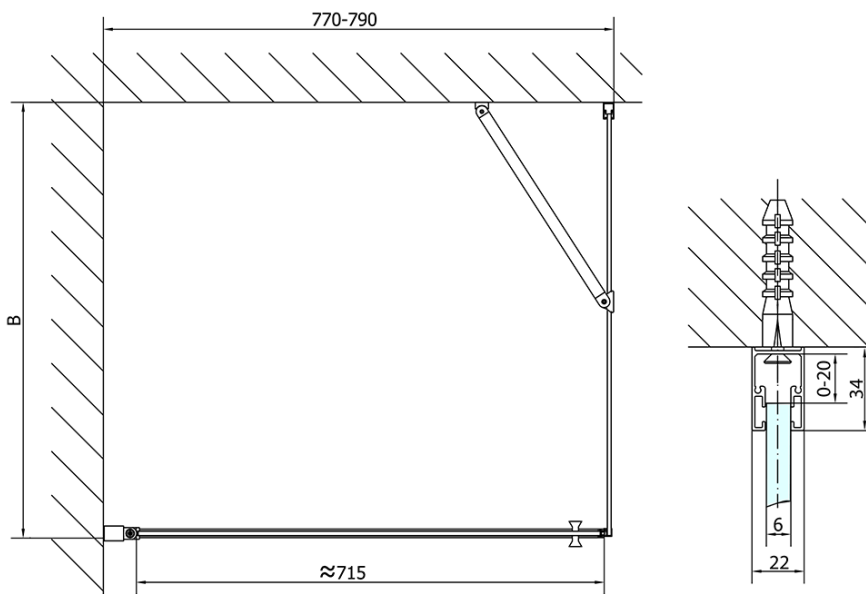

ZOOM Black Rectangular screen 800x1000mm L/R variant

Order code: ZL1280BZL3210B

Basic information

Brand: Polysan
Series: ZOOM BLACK

Size

Width: 800 mm
Height: 2000 mm
Depth: 1000 mm

Properties

Profile colour: Black matt
Shape: Rectangular shower enclosures
Type of opening: Single pivot door
Opening direction: Versatile
Opening width: 715 mm
Glass colour: TRANSPARENT glass
Glass finish: Antidrop
Glass thickness: 6 mm
Properties: Frameless design, Opening outside and inside
Weight / Piece: 58.0 kg
Packaging: 2 Piece
Warranty: 2 years

ZOOM Black Rectangular screen 800x1000mm L/R
variant

Technical sheet

	B
ZL1280B-ZL3270B	670-690
ZL1280B-ZL3280B	770-790
ZL1280B-ZL3290B	870-890
ZL1280B-ZL3210B	970-990