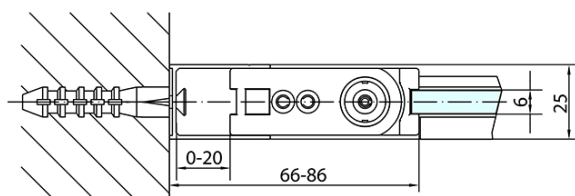

### Size

**Width:** 800 mm  
**Height:** 2000 mm  
**Depth:** 900 mm

### Properties

**Profile colour:** Black matt  
**Shape:** Rectangular shower enclosures  
**Type of opening:** Single pivot door  
**Opening direction:** Versatile  
**Opening width:** 715 mm  
**Glass colour:** TRANSPARENT glass  
**Glass finish:** Antidrop  
**Glass thickness:** 6 mm  
**Properties:** Frameless design, Opening outside and inside  
**Weight / Piece:** 55.0 kg  
**Packaging:** 2 Piece  
**Warranty:** 2 years

ZOOM Black Rectangular screen 800x900mm L/R  
variant

Technical sheet

	B
ZL1280B-ZL3270B	670-690
ZL1280B-ZL3280B	770-790
ZL1280B-ZL3290B	870-890
ZL1280B-ZL3210B	970-990