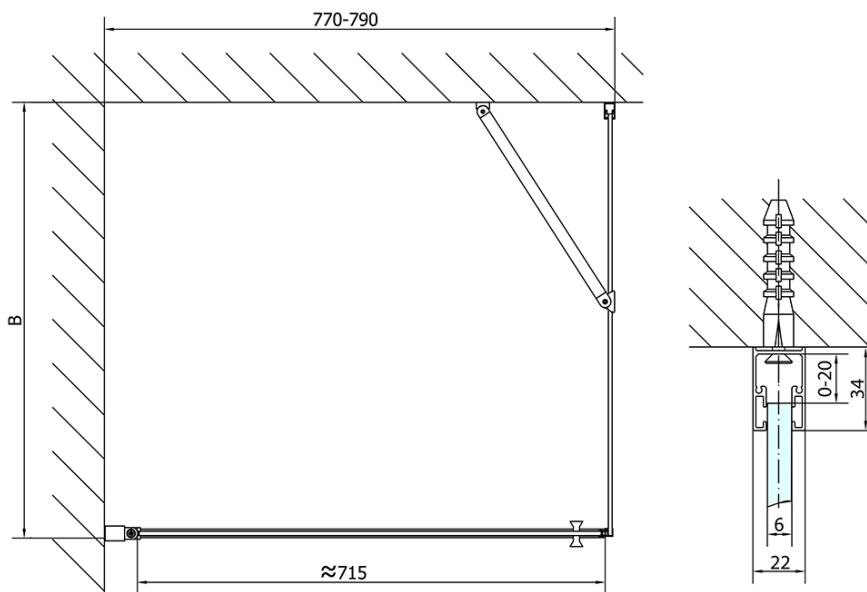

### Size

**Width:** 800 mm  
**Height:** 2000 mm  
**Depth:** 900 mm

### Properties

**Profile colour:** Black matt  
**Shape:** Rectangular shower enclosures  
**Type of opening:** Single pivot door  
**Opening direction:** Versatile  
**Opening width:** 715 mm  
**Glass colour:** TRANSPARENT glass  
**Glass finish:** Antidrop  
**Glass thickness:** 6 mm  
**Properties:** Frameless design, Opening outside and inside  
**Weight / Piece:** 55.0 kg  
**Packaging:** 2 Piece  
**Warranty:** 2 years

ZOOM Black Rectangular screen 800x900mm L/R  
variant

Technical sheet

	B
ZL1280B-ZL3270B	670-690
ZL1280B-ZL3280B	770-790
ZL1280B-ZL3290B	870-890
ZL1280B-ZL3210B	970-990