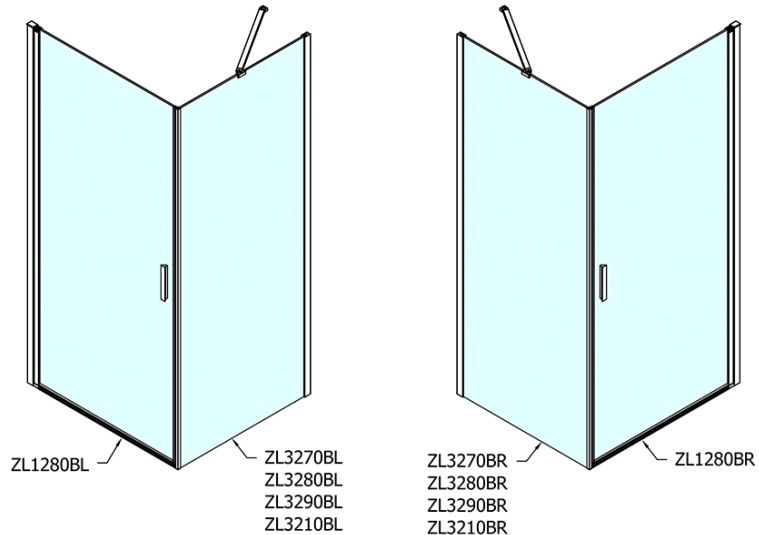

### Size

**Width:** 800 mm  
**Height:** 2000 mm  
**Depth:** 900 mm

### Properties

**Profile colour:** Black matt  
**Shape:** Rectangular shower enclosures  
**Type of opening:** Single pivot door  
**Opening direction:** Versatile  
**Opening width:** 715 mm  
**Glass colour:** TRANSPARENT glass  
**Glass finish:** Antidrop  
**Glass thickness:** 6 mm  
**Properties:** Frameless design, Opening outside and inside  
**Weight / Piece:** 55.0 kg  
**Packaging:** 2 Piece  
**Warranty:** 2 years

ZOOM Black Rectangular screen 800x900mm L/R  
variant

Technical sheet

	B
ZL1280B-ZL3270B	670-690
ZL1280B-ZL3280B	770-790
ZL1280B-ZL3290B	870-890
ZL1280B-ZL3210B	970-990