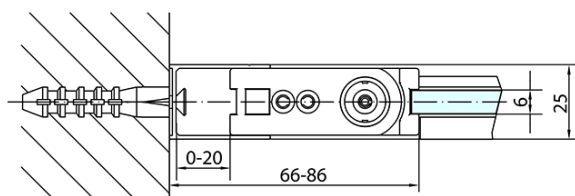

Order code: ZL1280BZL3280B

Basic information

Brand: Polysan
Series: ZOOM BLACK

Size

Width: 800 mm
Height: 2000 mm
Depth: 800 mm

Properties

Profile colour: Black matt
Shape: Square shower enclosures
Type of opening: Single pivot door
Opening direction: Versatile
Opening width: 715 mm
Glass colour: TRANSPARENT glass
Glass finish: Antidrop
Glass thickness: 6 mm
Properties: Frameless design, Opening outside and inside
Weight / Piece: 52.0 kg
Packaging: 2 Piece
Warranty: 2 years

Technical sheet

	B
ZL1280B-ZL3270B	670-690
ZL1280B-ZL3280B	770-790
ZL1280B-ZL3290B	870-890
ZL1280B-ZL3210B	970-990