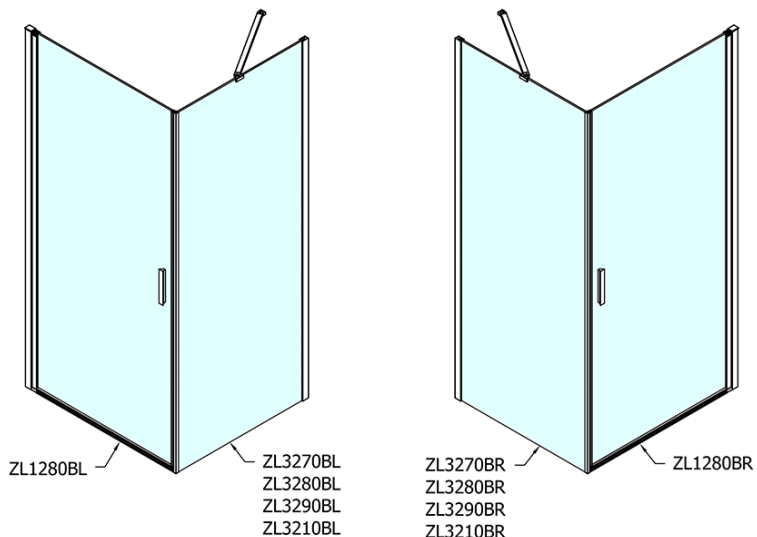

Order code: ZL1280BZL3280B

Basic information

Brand: Polysan
Series: ZOOM BLACK

Size

Width: 800 mm
Height: 2000 mm
Depth: 800 mm

Properties

Profile colour: Black matt
Shape: Square shower enclosures
Type of opening: Single pivot door
Opening direction: Versatile
Opening width: 715 mm
Glass colour: TRANSPARENT glass
Glass finish: Antidrop
Glass thickness: 6 mm
Properties: Frameless design, Opening outside and inside
Weight / Piece: 52.0 kg
Packaging: 2 Piece
Warranty: 2 years

Technical sheet

	B
ZL1280B-ZL3270B	670-690
ZL1280B-ZL3280B	770-790
ZL1280B-ZL3290B	870-890
ZL1280B-ZL3210B	970-990