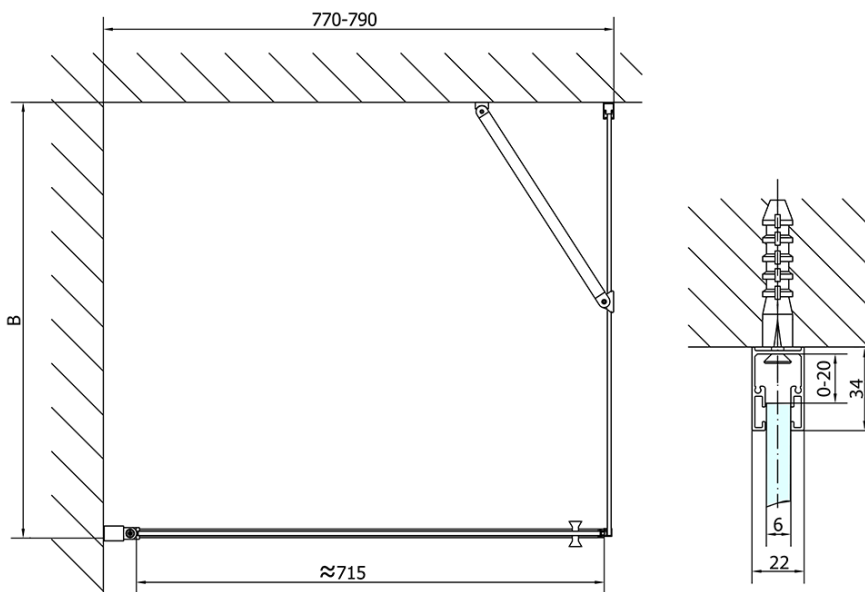

Order code: ZL1280BZL3280B

Basic information

Brand: Polysan
Series: ZOOM BLACK

Size

Width: 800 mm
Height: 2000 mm
Depth: 800 mm

Properties

Profile colour: Black matt
Shape: Square shower enclosures
Type of opening: Single pivot door
Opening direction: Versatile
Opening width: 715 mm
Glass colour: TRANSPARENT glass
Glass finish: Antidrop
Glass thickness: 6 mm
Properties: Frameless design, Opening outside and inside
Weight / Piece: 52.0 kg
Packaging: 2 Piece
Warranty: 2 years

Technical sheet

	B
ZL1280B-ZL3270B	670-690
ZL1280B-ZL3280B	770-790
ZL1280B-ZL3290B	870-890
ZL1280B-ZL3210B	970-990