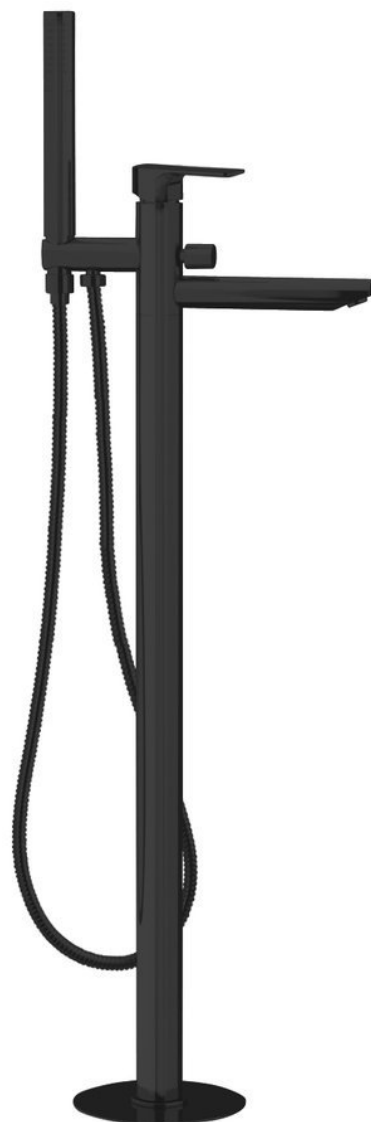

## Basic information

**Brand:** Sapho

**Series:** SPY

## Size

**Width:** 50 mm

**Height:** 920 mm

**Depth:** 195 mm

## Properties

**Colour:** Black matt

**Material:** Brass

**Shape:** Circular

**Installation:** Floorstanding

**Type of control:** Lever

**Type of diverter:** Pressure with locking

**Cartridge diameter:** 35 mm

**Spout Height:** 790 mm

**Weight / Piece:** 11.51 kg

**Packaging:** 1 Piece

**Warranty:** 6 years