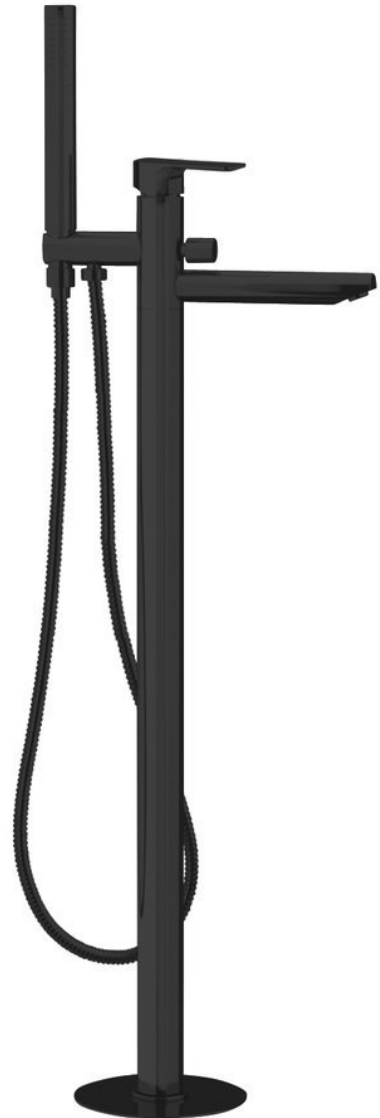

Order code: PY21/15

Basic information

Brand: Sapho
Series: SPY

Size

Width: 50 mm
Height: 920 mm
Depth: 195 mm

Properties

Colour: Black matt
Material: Brass
Shape: Circular
Installation: Floorstanding
Type of control: Lever
Type of diverter: Pressure with locking
Cartridge diameter: 35 mm
Spout Height: 790 mm
Weight / Piece: 11.51 kg
Packaging: 1 Piece
Warranty: 6 years

Spare parts

Replacement Cartridge (Order code: 521601)

Technical sheet