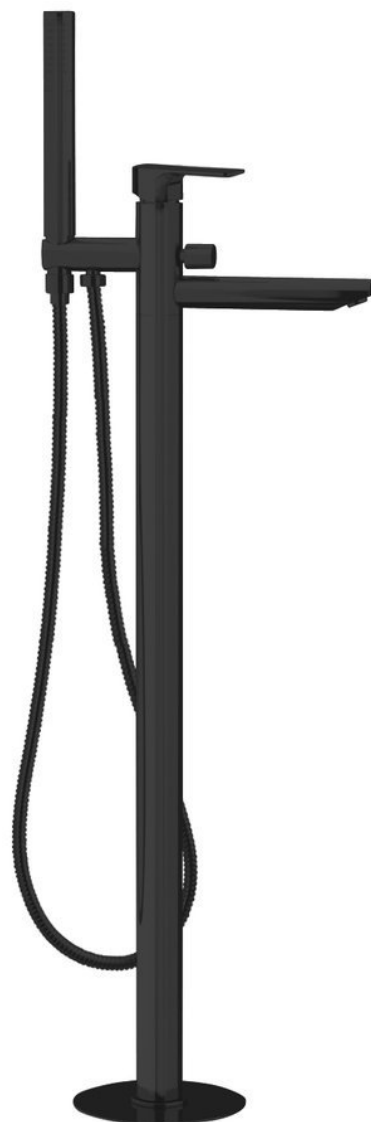

## SPY bath mixer into floor, black matt

Order code: PY21/15

### Size

Width: 50 mm

Height: 920 mm

Depth: 195 mm

### Properties

Colour: Black matt

Material: Brass

Shape: Circular

Installation: Floorstanding

Type of control: Lever

Type of diverter: Pressure with locking

Cartridge diameter: 35 mm

Spout Height: 790 mm

Weight / Piece: 11.51 kg

Packaging: 1 Piece

Warranty: 6 years