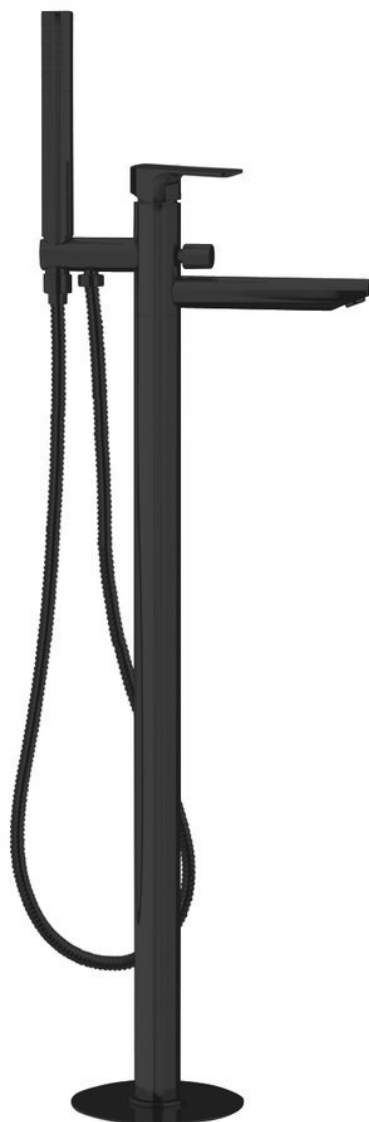

## SPY bath mixer into floor, black matt

Order code: PY21/15

### Basic information

Brand: Sapho  
Series: SPY

### Size

Width: 50 mm  
Height: 920 mm  
Depth: 195 mm

### Properties

Colour: Black matt  
Material: Brass  
Shape: Circular  
Installation: Floorstanding  
Type of control: Lever  
Type of diverter: Pressure with locking  
Cartridge diameter: 35 mm  
Spout Height: 790 mm  
Weight / Piece: 11.51 kg  
Packaging: 1 Piece  
Warranty: 6 years